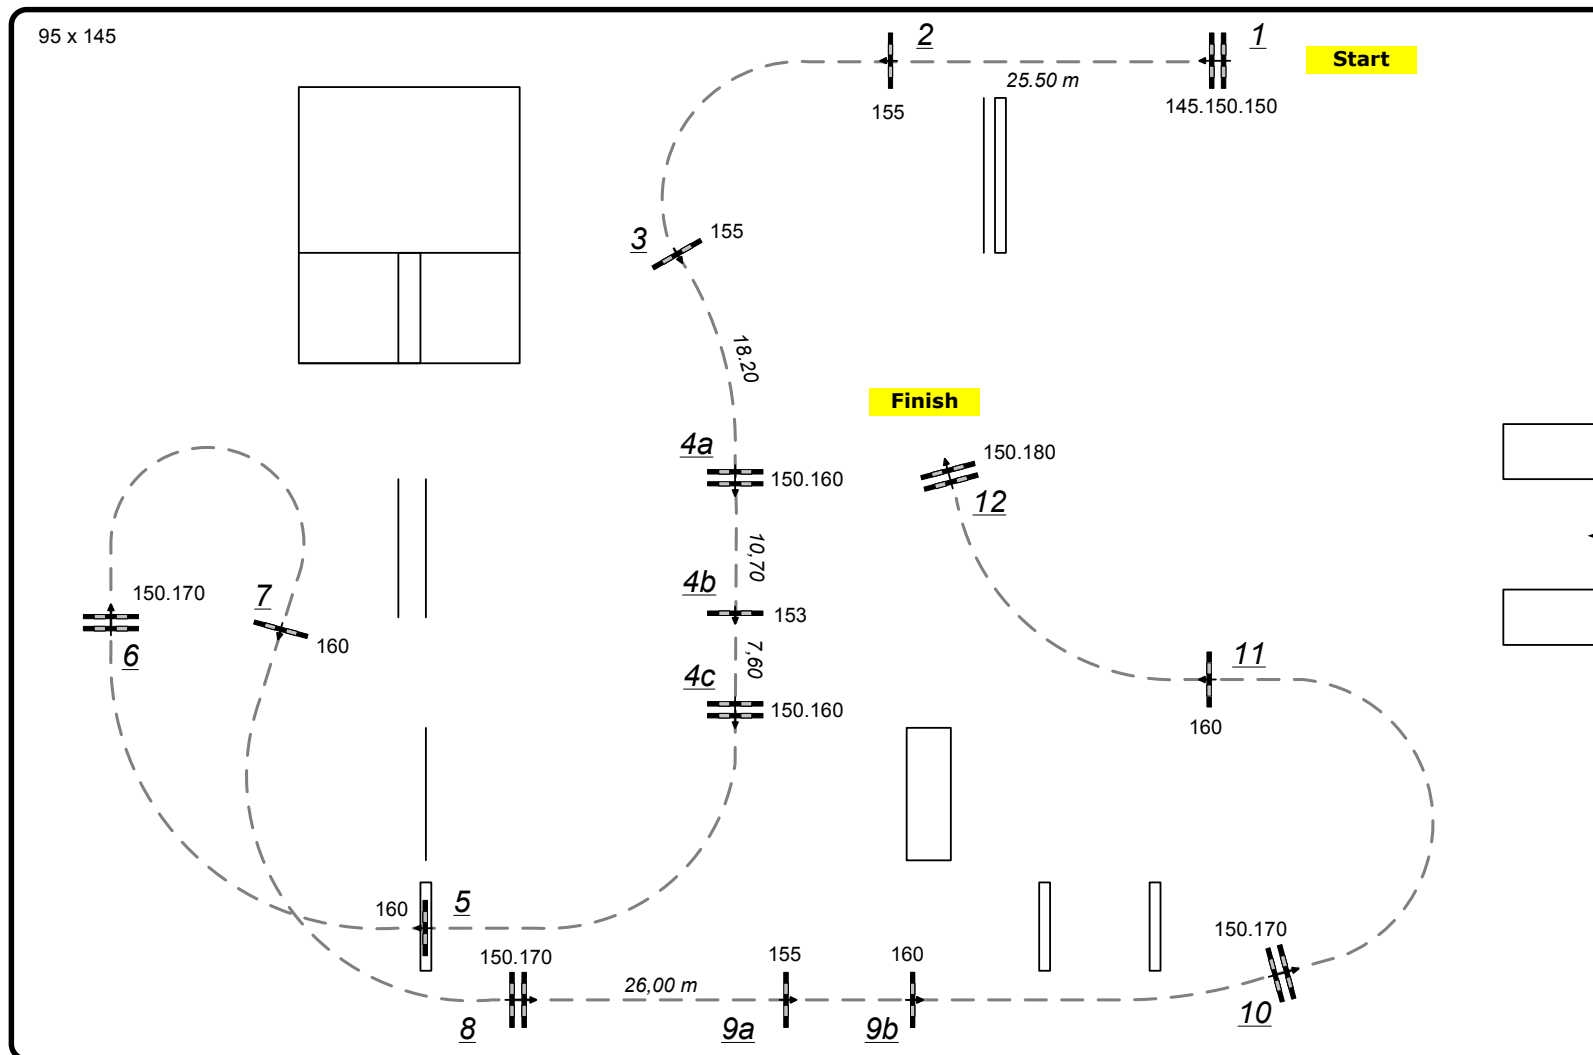

German Jumping Derby Hamburg 2009

CSI 5* / CSI 4* / CSI Amateurs

Class: 7 Grand Prix of Hamburg

Rating Competition for the Global Champions Tour Final
Competition over two Rounds and Jump-off

Round 1

Table:	A
FEI RG / Art.:	273.3.1
Height in cm:	160
Speed in mtr/min:	400
Length in mtr.:	490
TA in sec:	74
TL in sec:	148
Obstacles:	12
Efforts:	15