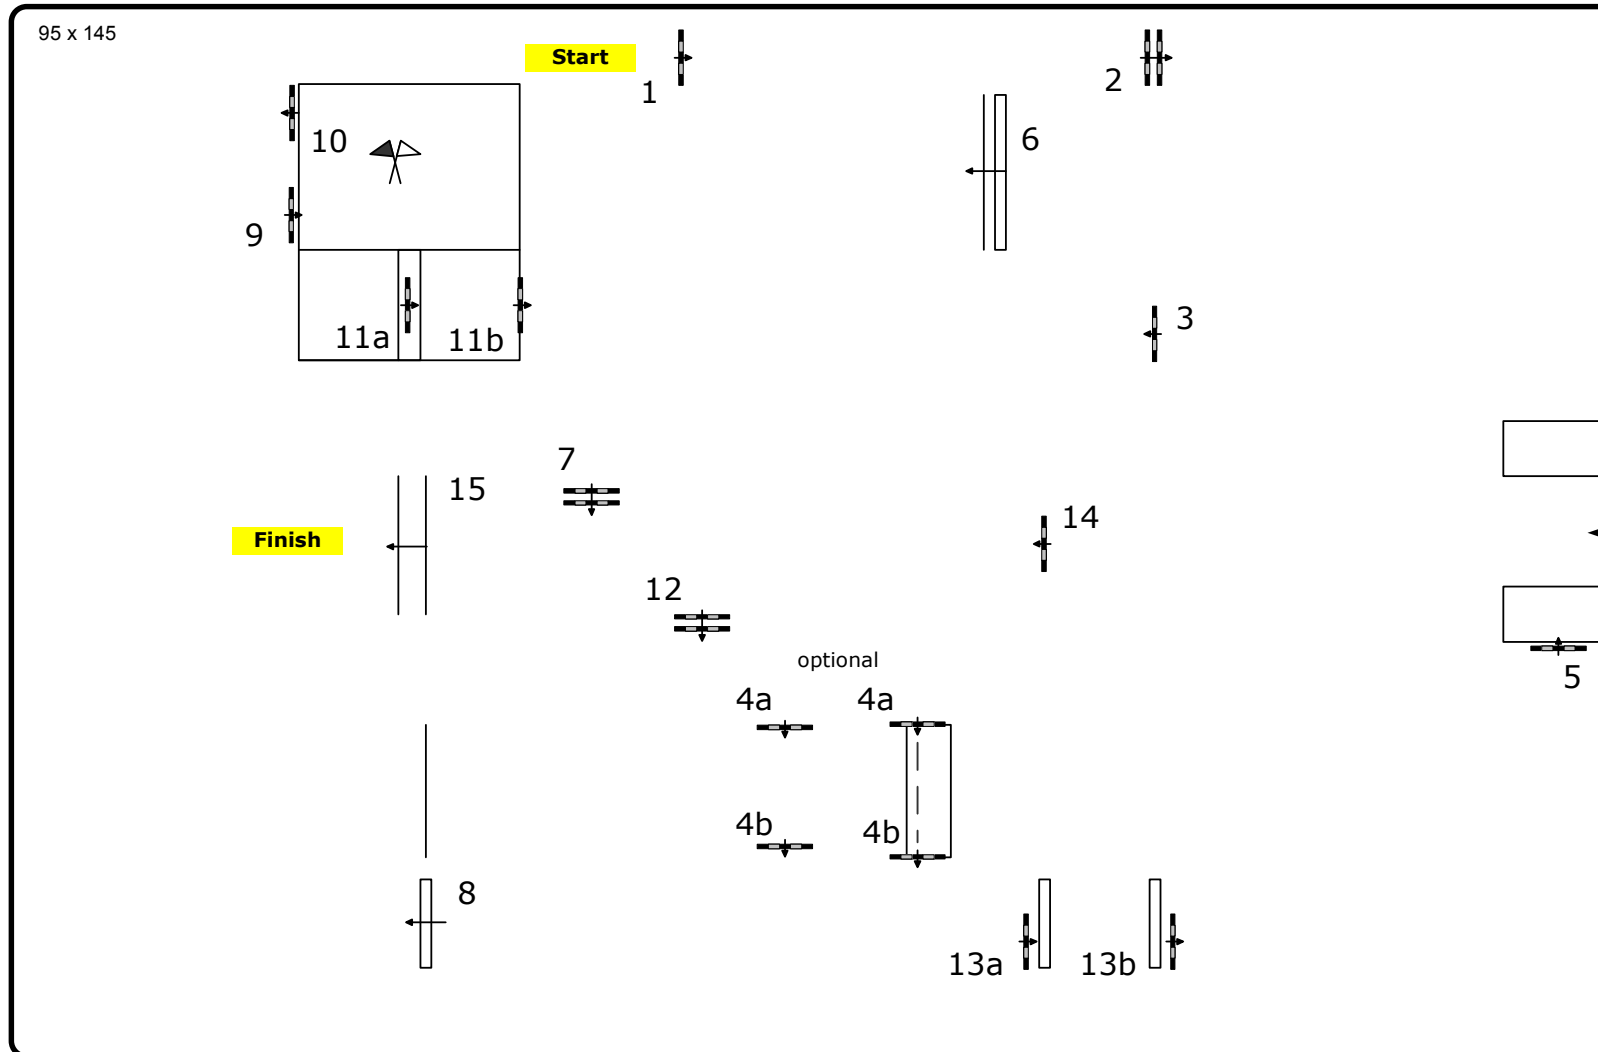

# German Jumping Derby Hamburg 2009

CSI 5\* / CSI 4\* / CSI Amateurs

Class: 6 Speed Derby

Speed and Handiness

Table:	C
FEI RG / Art.:	239.268
Height in cm:	140
Speed in mtr/min:	0
Length in mtr.:	>600
TA in sec:	0
TL in sec:	180
Obstacles:	15
Efforts:	19
Closed Obstacle:	4ab, 5ab, 11ab
Penalty sec:	4