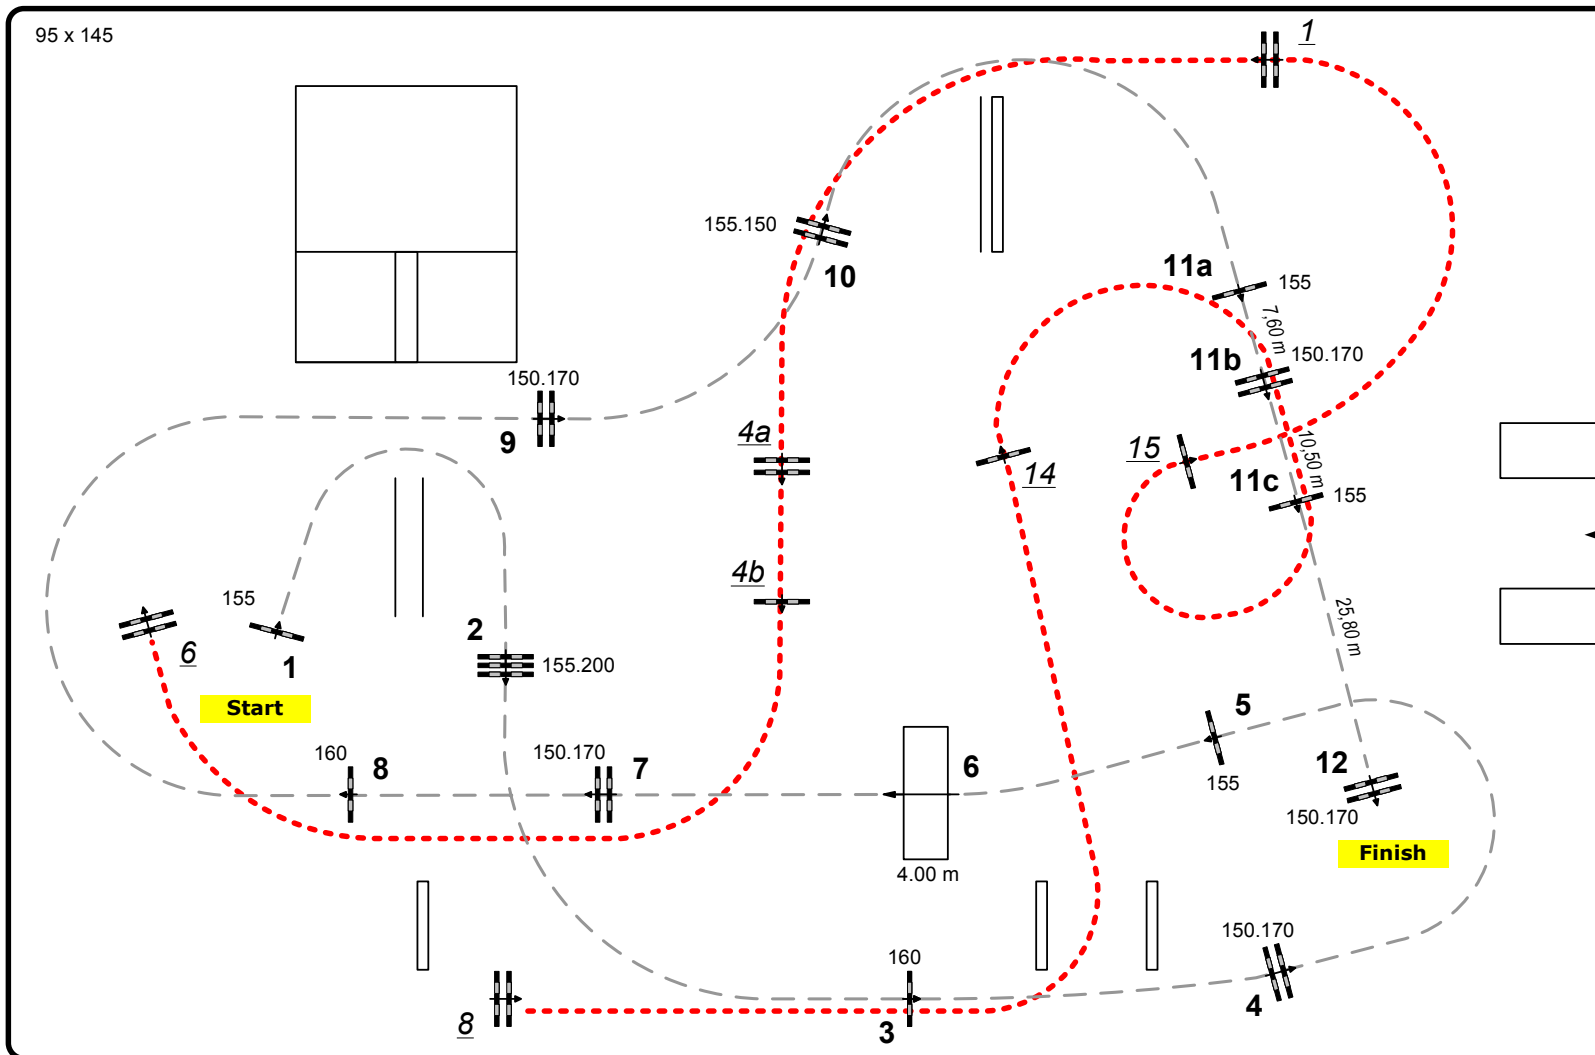

German Jumping Derby Hamburg 2009

CSI 5* / CSI 4* / CSI Amateurs

Class: 7 Grand Prix of Hamburg

Rating Competition for the Global Champions Tour Final
Competition with two Rounds and Jump-off

Round 2

Table:	A
FEI RG / Art.:	273.3.1
Height in cm:	160
Speed in mtr/min:	400
Length in mtr.:	480
TA in sec:	72
TL in sec:	144
Obstacles:	12
Efforts:	15
Closed Obstacle:	0
Penalty sec:	0

Jump-Off:

8 3 14 11b 15 1 4ab 6

Length in mtr.:	400
TA in sec:	60
TL in sec:	120