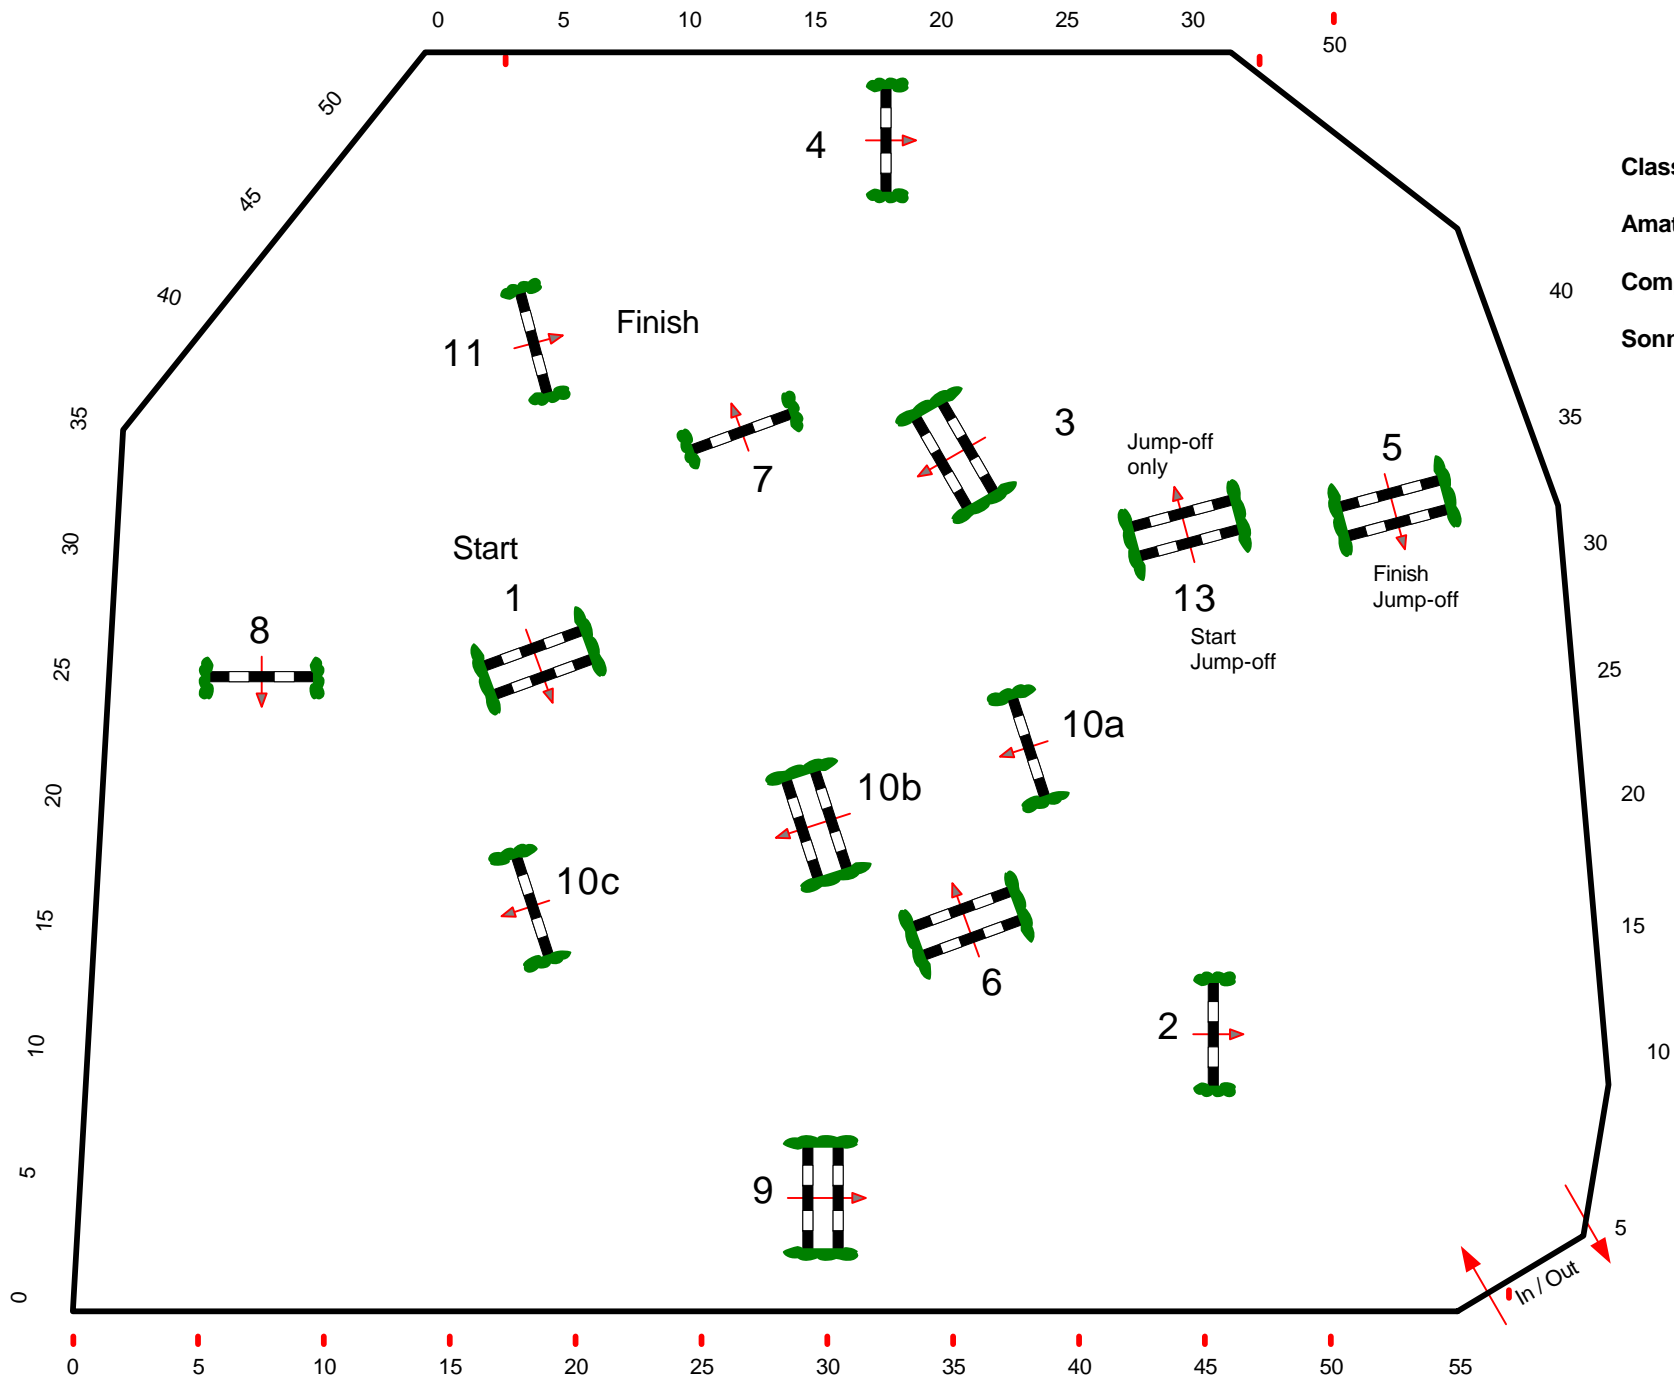

CSI *** / CSIJ / CSIYR / CSIU25 / CSIAm - A Maria Wörth - Reifnitz

18 - 19 - 20

Class No.: 18 - 19 - 20
Amateur Tour Finale
Competition with one jump-off
Sonntag, 28. Juni 2009

Table: A
 FEI RG / Art. 238.2.2
 Height: 1,20 / 1,30 / 1,40 m
 Speed: 350 m/min
 Length: 470 m
 Time allowed: 81 sec
 Time limit: 162 sec

Obstacles: 11
 Efforts: 13
 Penalty sec
 Closed combination:

1st Jump-off:
13-8-9-10a-10b-4-5
 Length: 270 m
 Time allowed: 47 sec
 Time limit: 94 sec

Course Designer
Georg Christoph Bödicker
Adi Appe