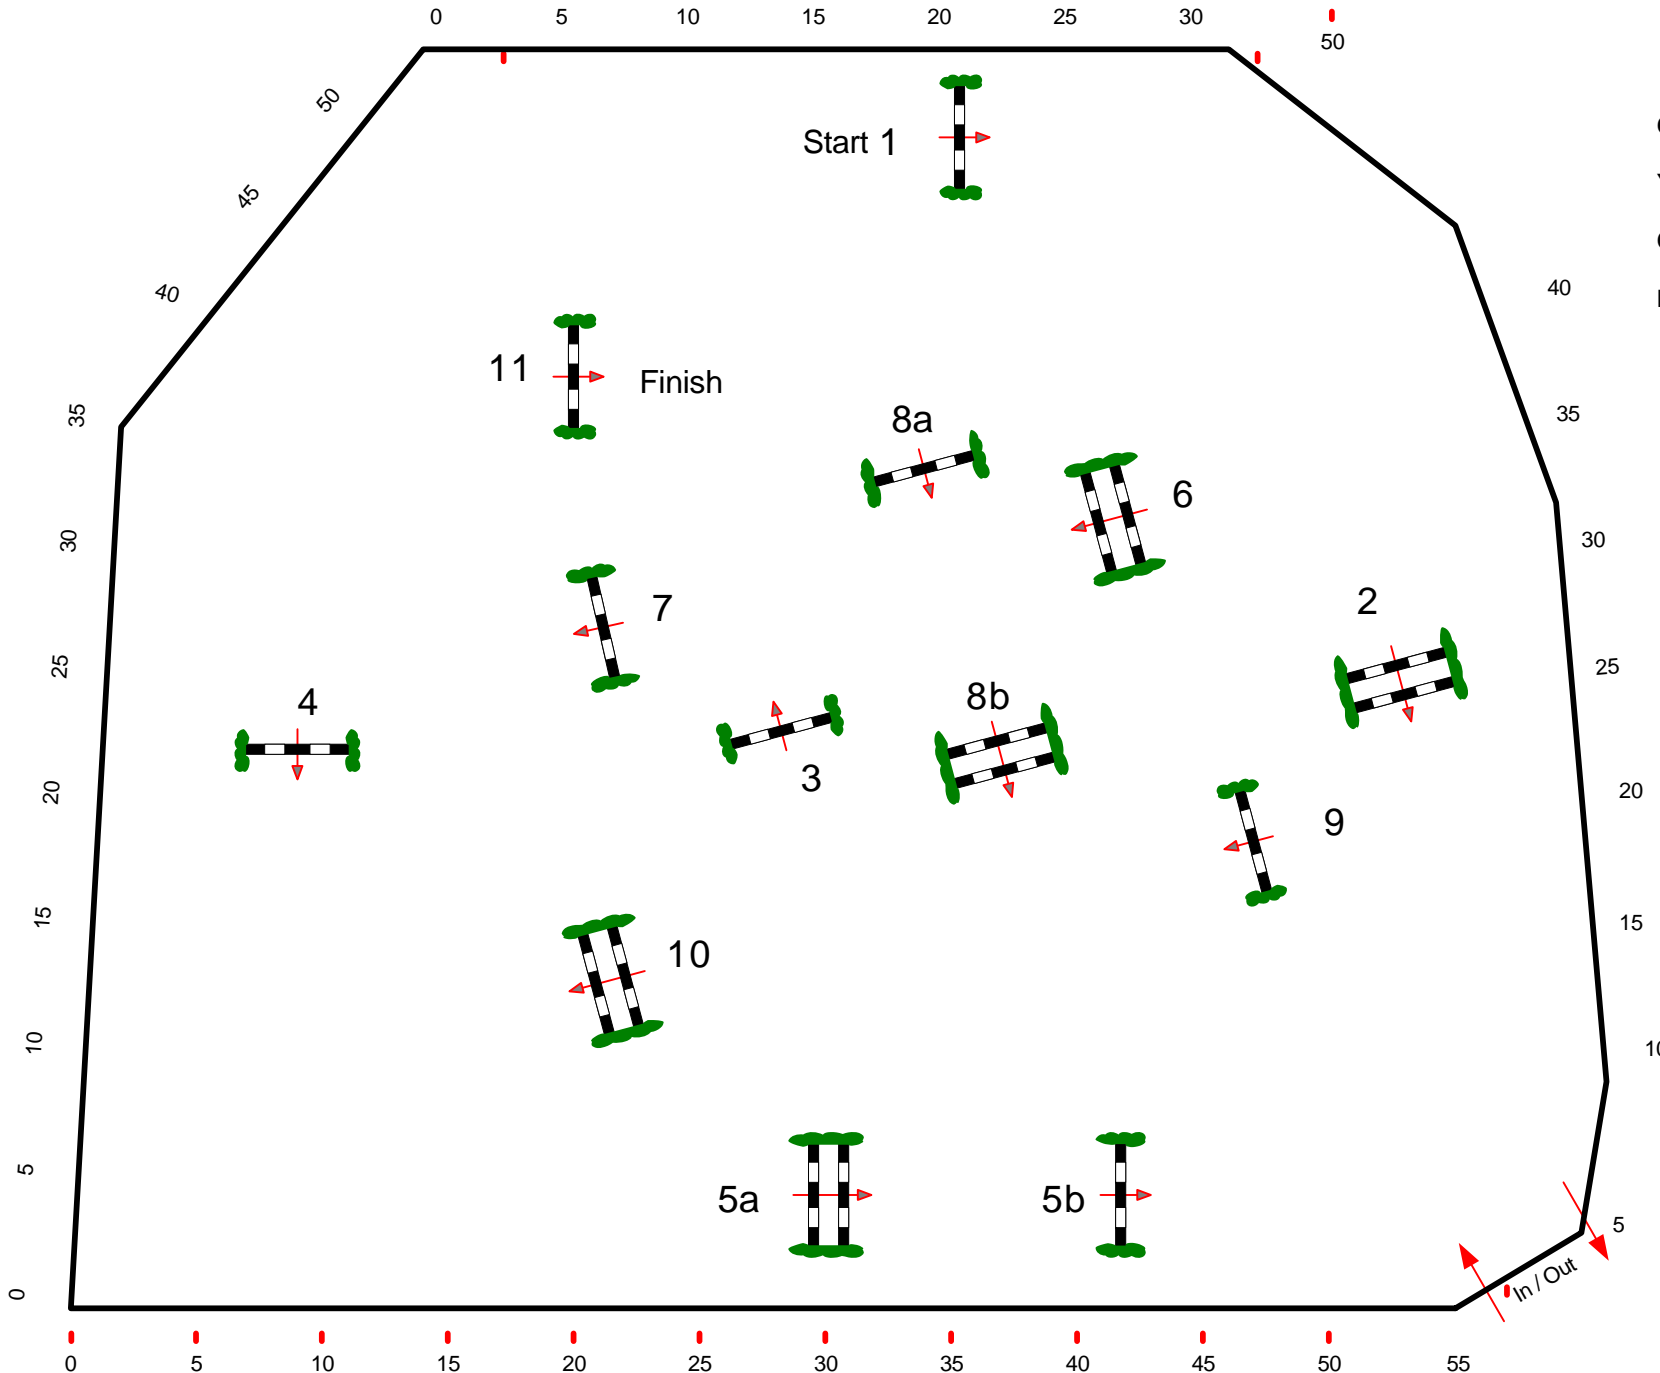

CSI *** / CSIJ / CSIYR / CSIU25 / CSIAm - A Maria Wörth - Reifnitz

1

Class No.: 1

Young Horses

Competition against the clock

Donnerstag, 25. Juni 2009

Table: A

FEI RG / Art. 238.2.1

Height: 1,20 / 1,25 m

Speed: 350 m/min

Length: 470 m

Time allowed: 81 sec

Time limit: 162 sec

Obstacles: 11

Efforts: 13

Penalty sec

Closed combination:

2nd Round:

Length: 0 m

Time allowed: 0 sec

Time limit: 0 se

Course Designer

Georg Christoph Bödicker
Adi Appe