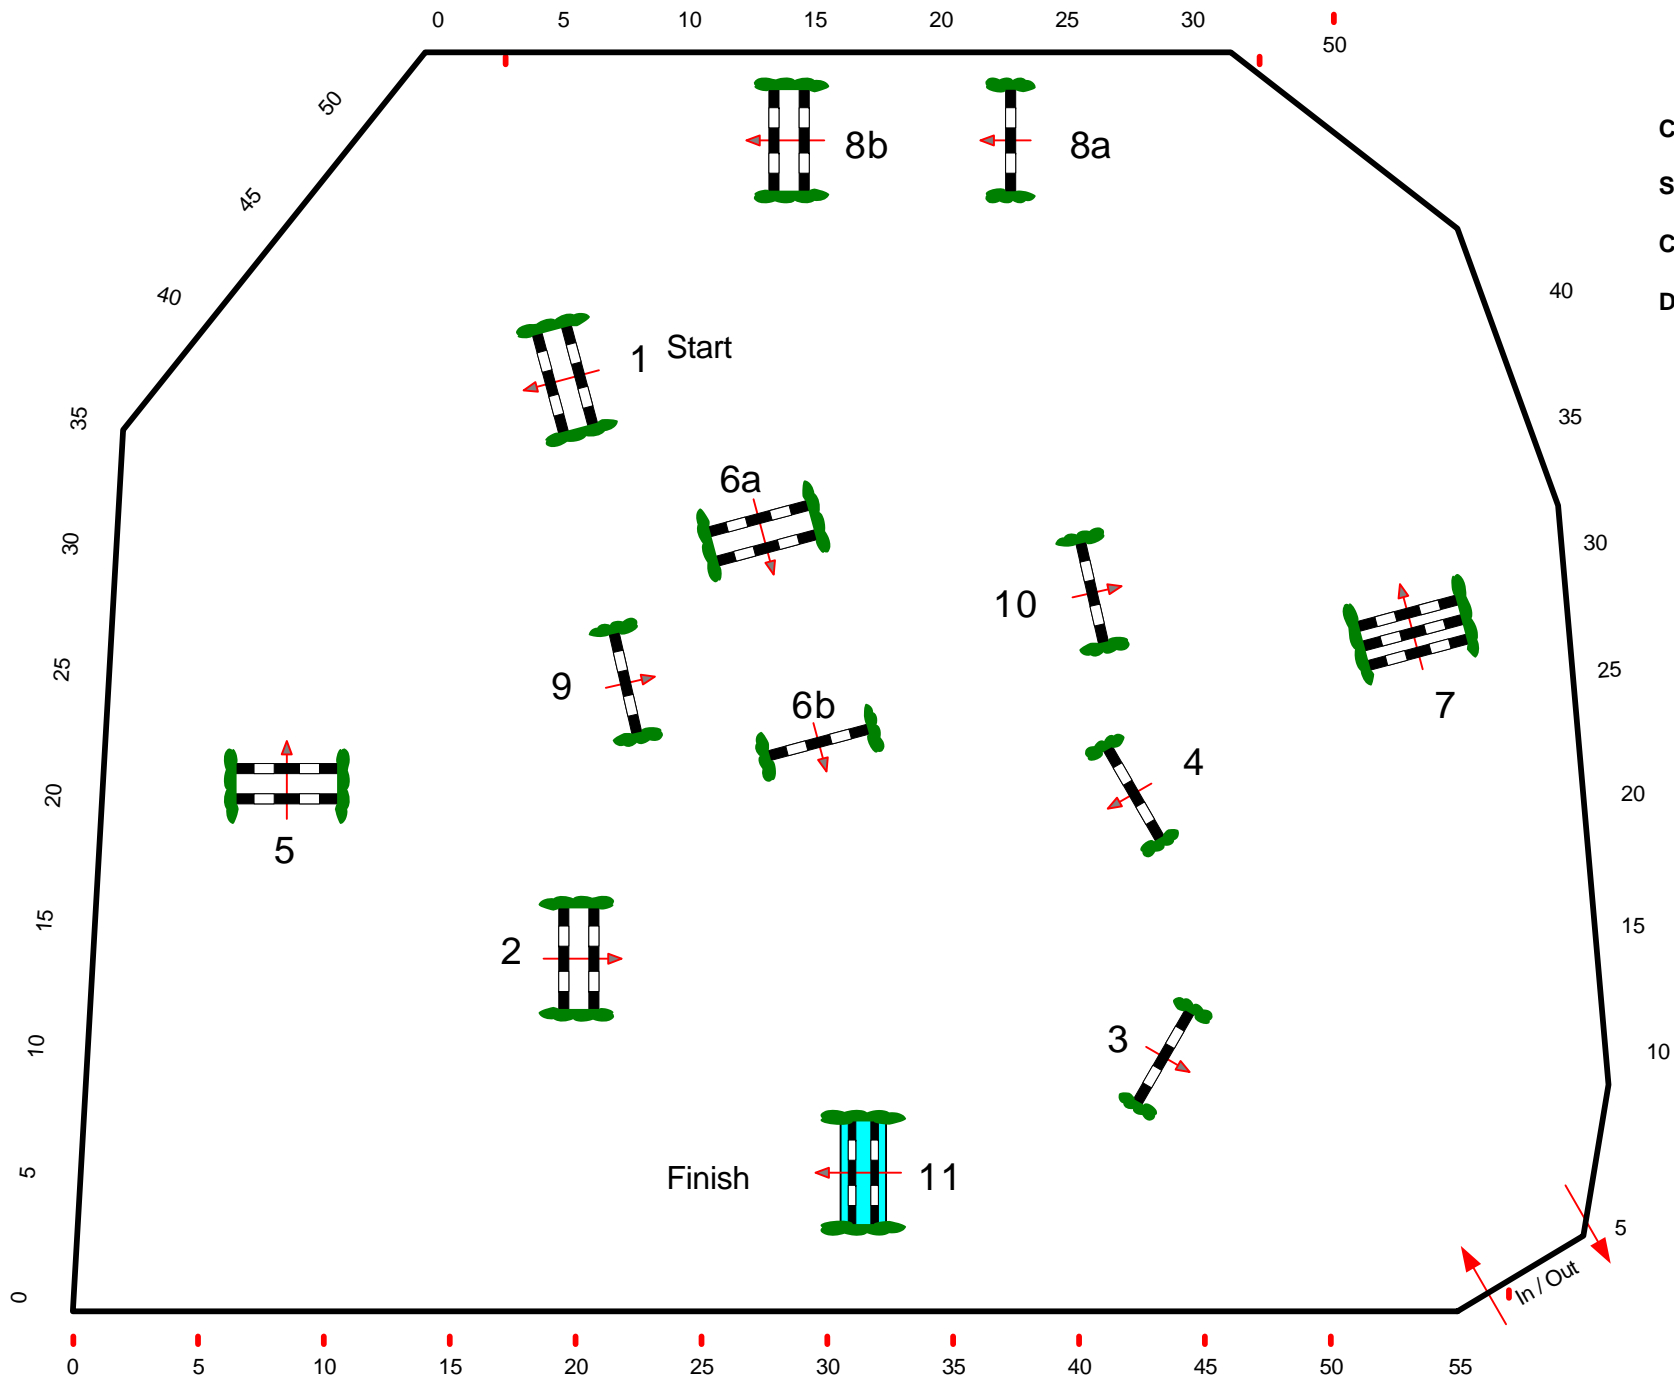

# CSI \*\*\* / CSIJ / CSIYR / CSIU25 / CSIAm - A Maria Wörth - Reifnitz

2

**Class No.: 2**  
**Silver Tour**  
**Competition against the clock**  
**Donnerstag, 25. Juni 2009**

Table: A  
 FEI RG / Art. 238.2.1  
 Height: 1,40 m  
 Speed: 350 m/min  
 Length: 460 m  
 Time allowed: 79 sec  
 Time limit: 158 sec

Obstacles: 11  
 Efforts: 13  
 Penalty sec  
 Closed combination:

2nd Round:  
 Length: 0 m  
 Time allowed: 0 sec  
 Time limit: 0 se

**Course Designer**  
**Georg Christoph Bödicker**  
**Adi Appe**