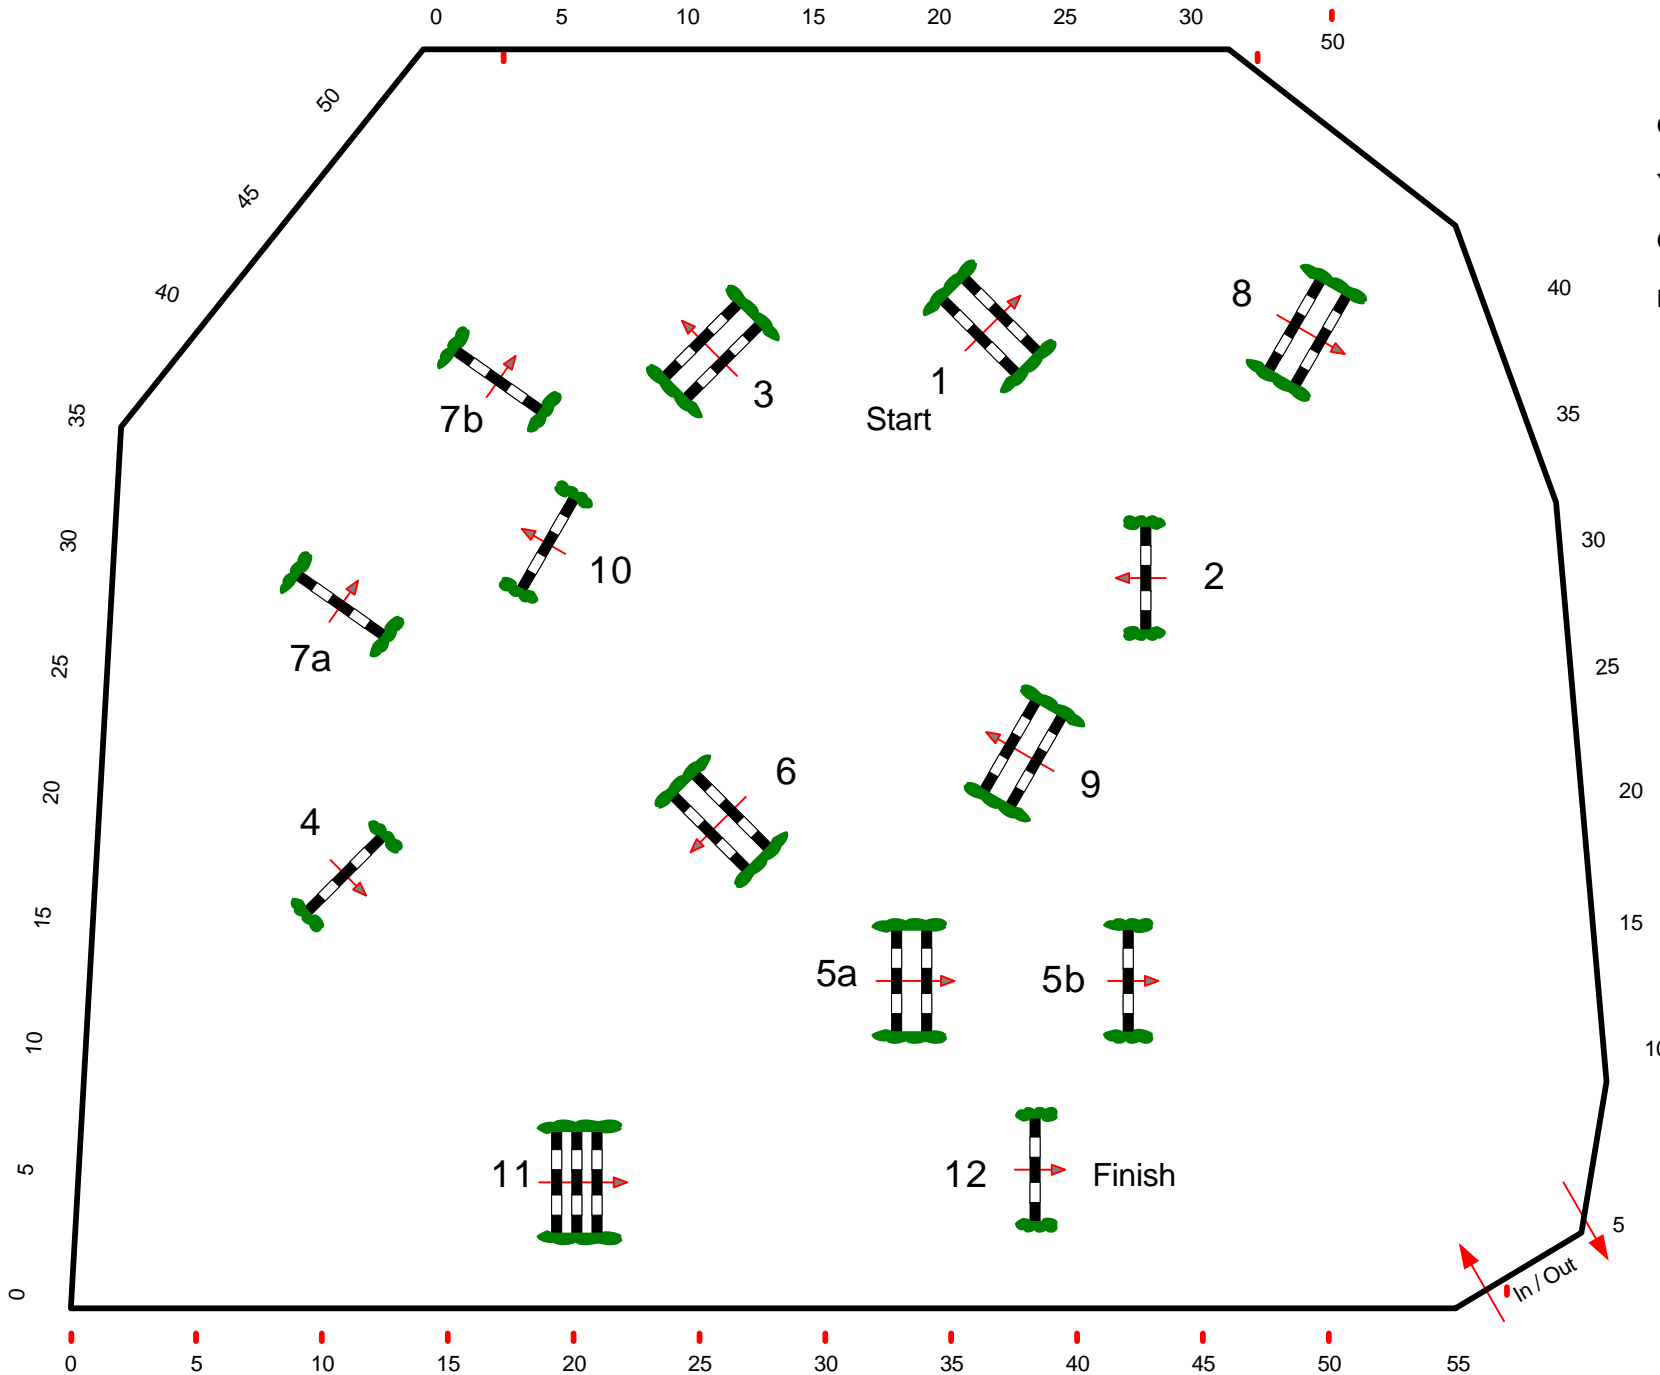

CSI *** / CSIJ / CSIYR / CSIU25 / CSIAm - A Maria Wörth - Reifnitz

5

Class No.: 5

Young Horses

Competition against the clock

Freitag, 26. Juni 2009

Table: A

FEI RG / Art. 238.2.1

Height: 1,25 / 1,30 m

Speed: 350 m/min

Length: 440 m

Time allowed: 76 sec

Time limit: 152 sec

Obstacles: 12

Efforts: 14

Penalty sec

Closed combination:

2nd Round:

Length: 0 m

Time allowed: 0 sec

Time limit: 0 se

Course Designer

Georg Christoph Bödicker
Adi Appe