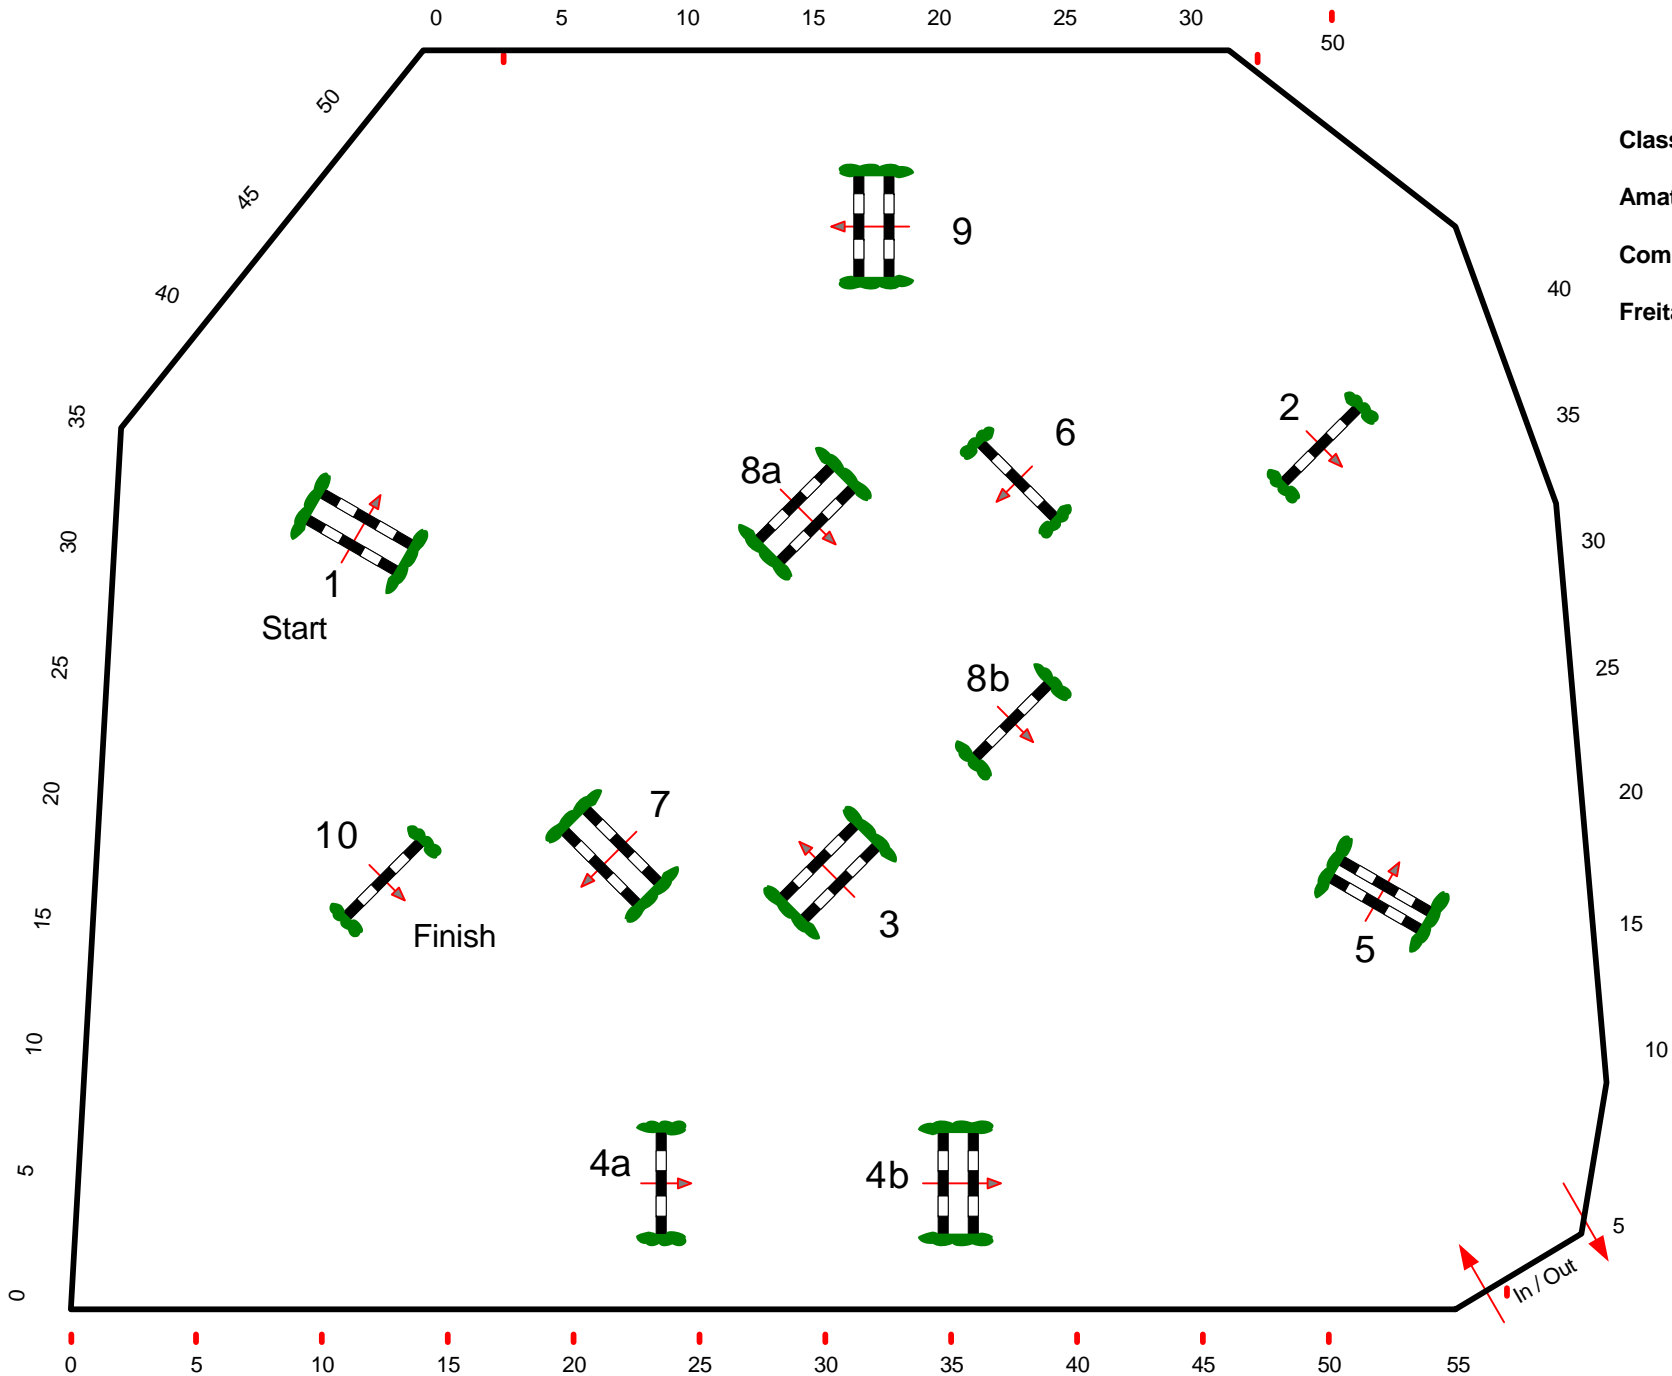

# CSI \*\*\* / CSIJ / CSIYR / CSIU25 / CSIAm - A Maria Wörth - Reifnitz

6-7-8

**Class No.: 6-7-8**

**Amateur Tour**

**Competition against the clock**

**Freitag, 26. Juni 2009**

Table: A

FEI RG / Art. 238.2.1

Height: 1,15 / 1,25 / 1,35 m

Speed: 350 m/min

Length: 450 m

Time allowed: 78 sec

Time limit: 156 sec

Obstacles: 10

Efforts: 12

Penalty sec

Closed combination:

2nd Round:

Length: 0 m

Time allowed: 0 sec

Time limit: 0 se

**Course Designer**

**Georg Christoph Bödicker  
Adi Appe**