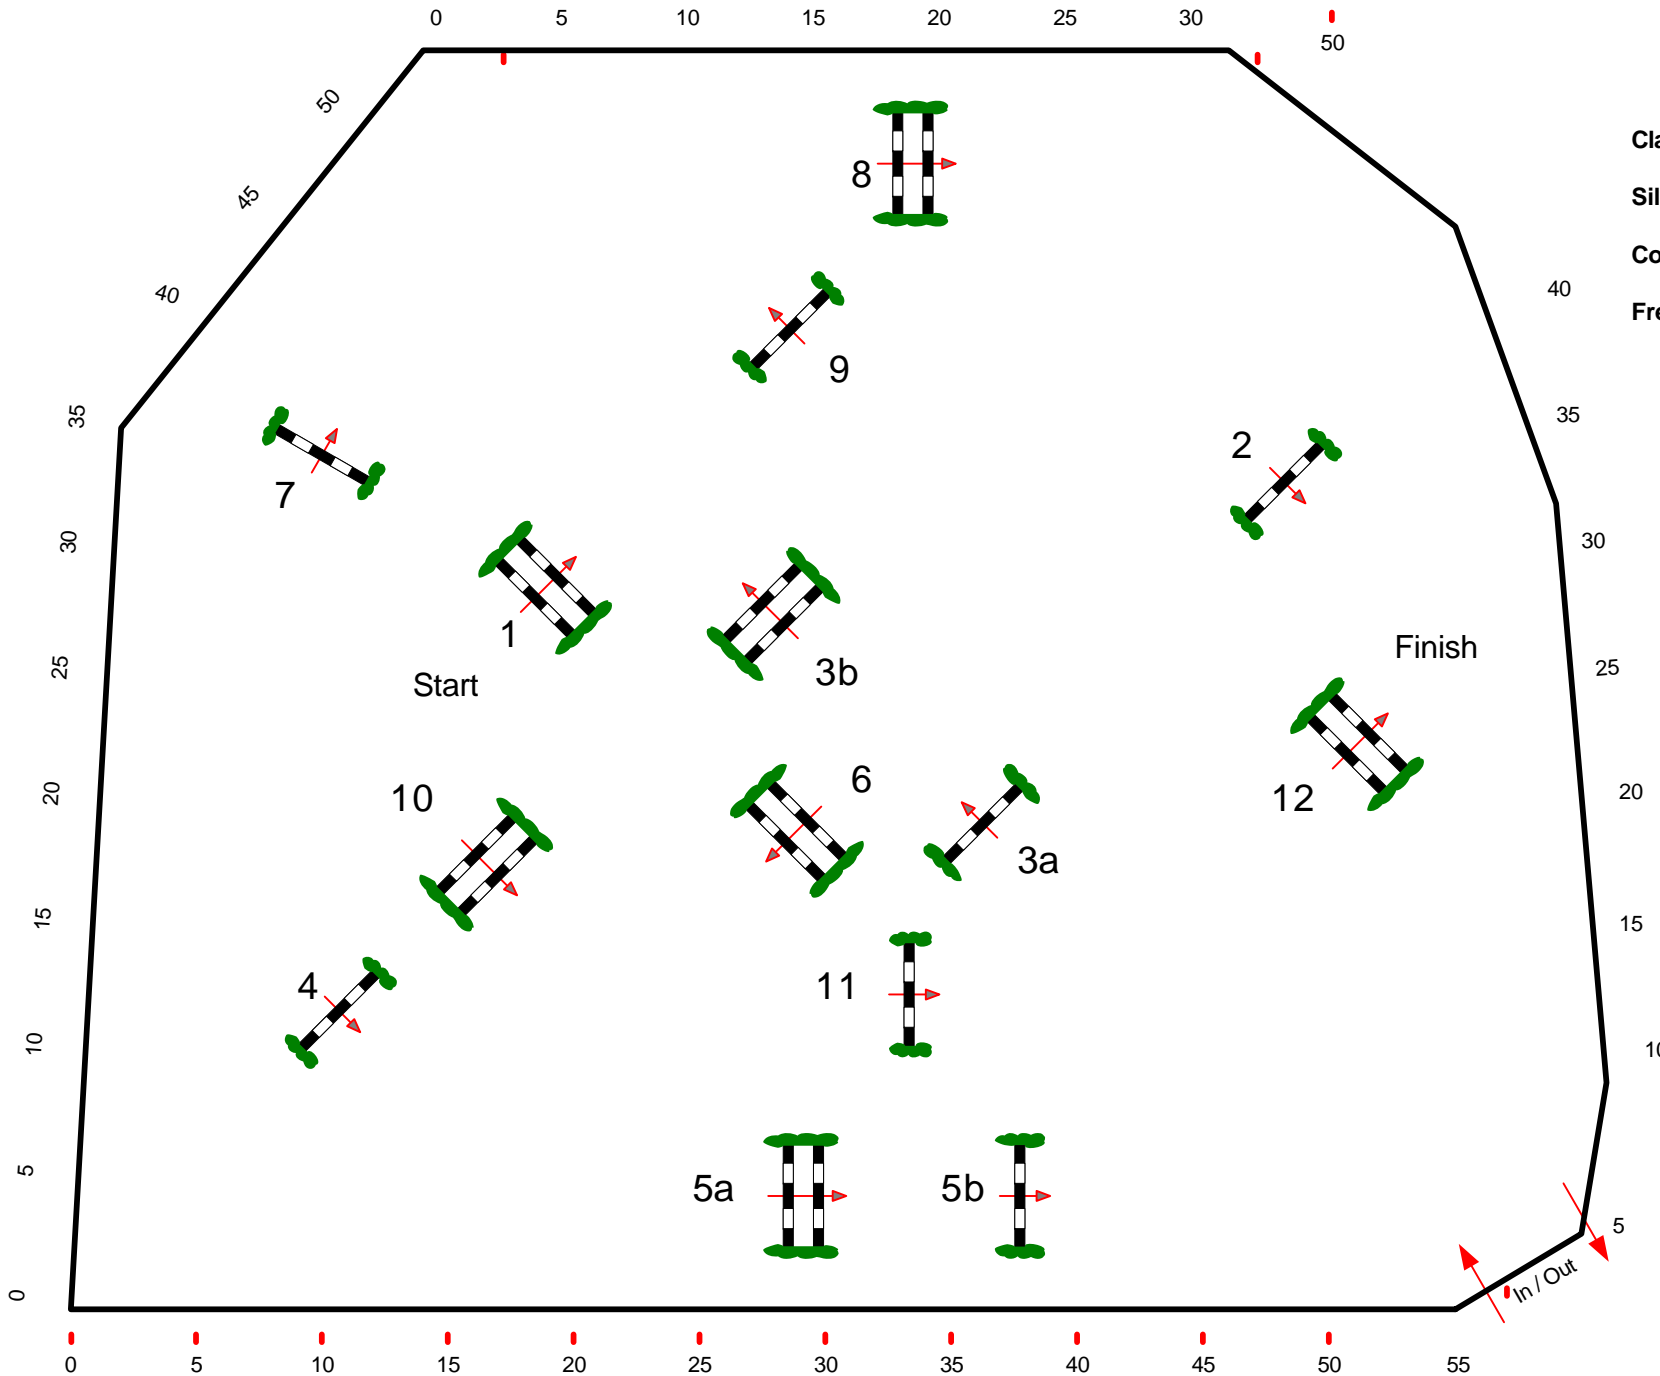

CSI *** / CSIJ / CSIYR / CSIU25 / CSIAm - A Maria Wörth - Reifnitz

9

Class No.: 9
Silver Tour
Competition against the clock
Freitag, 26. Juni 2009

Table: A
 FEI RG / Art. 238.2.1
 Height: 1,40 m
 Speed: 350 m/min
 Length: 450 m
 Time allowed: 78 sec
 Time limit: 156 sec

Obstacles: 12
 Efforts: 14
 Penalty sec
 Closed combination:

2nd Round:
 Length: 0 m
 Time allowed: 0 sec
 Time limit: 0 se

Course Designer
Georg Christoph Bödicker
Adi Appe