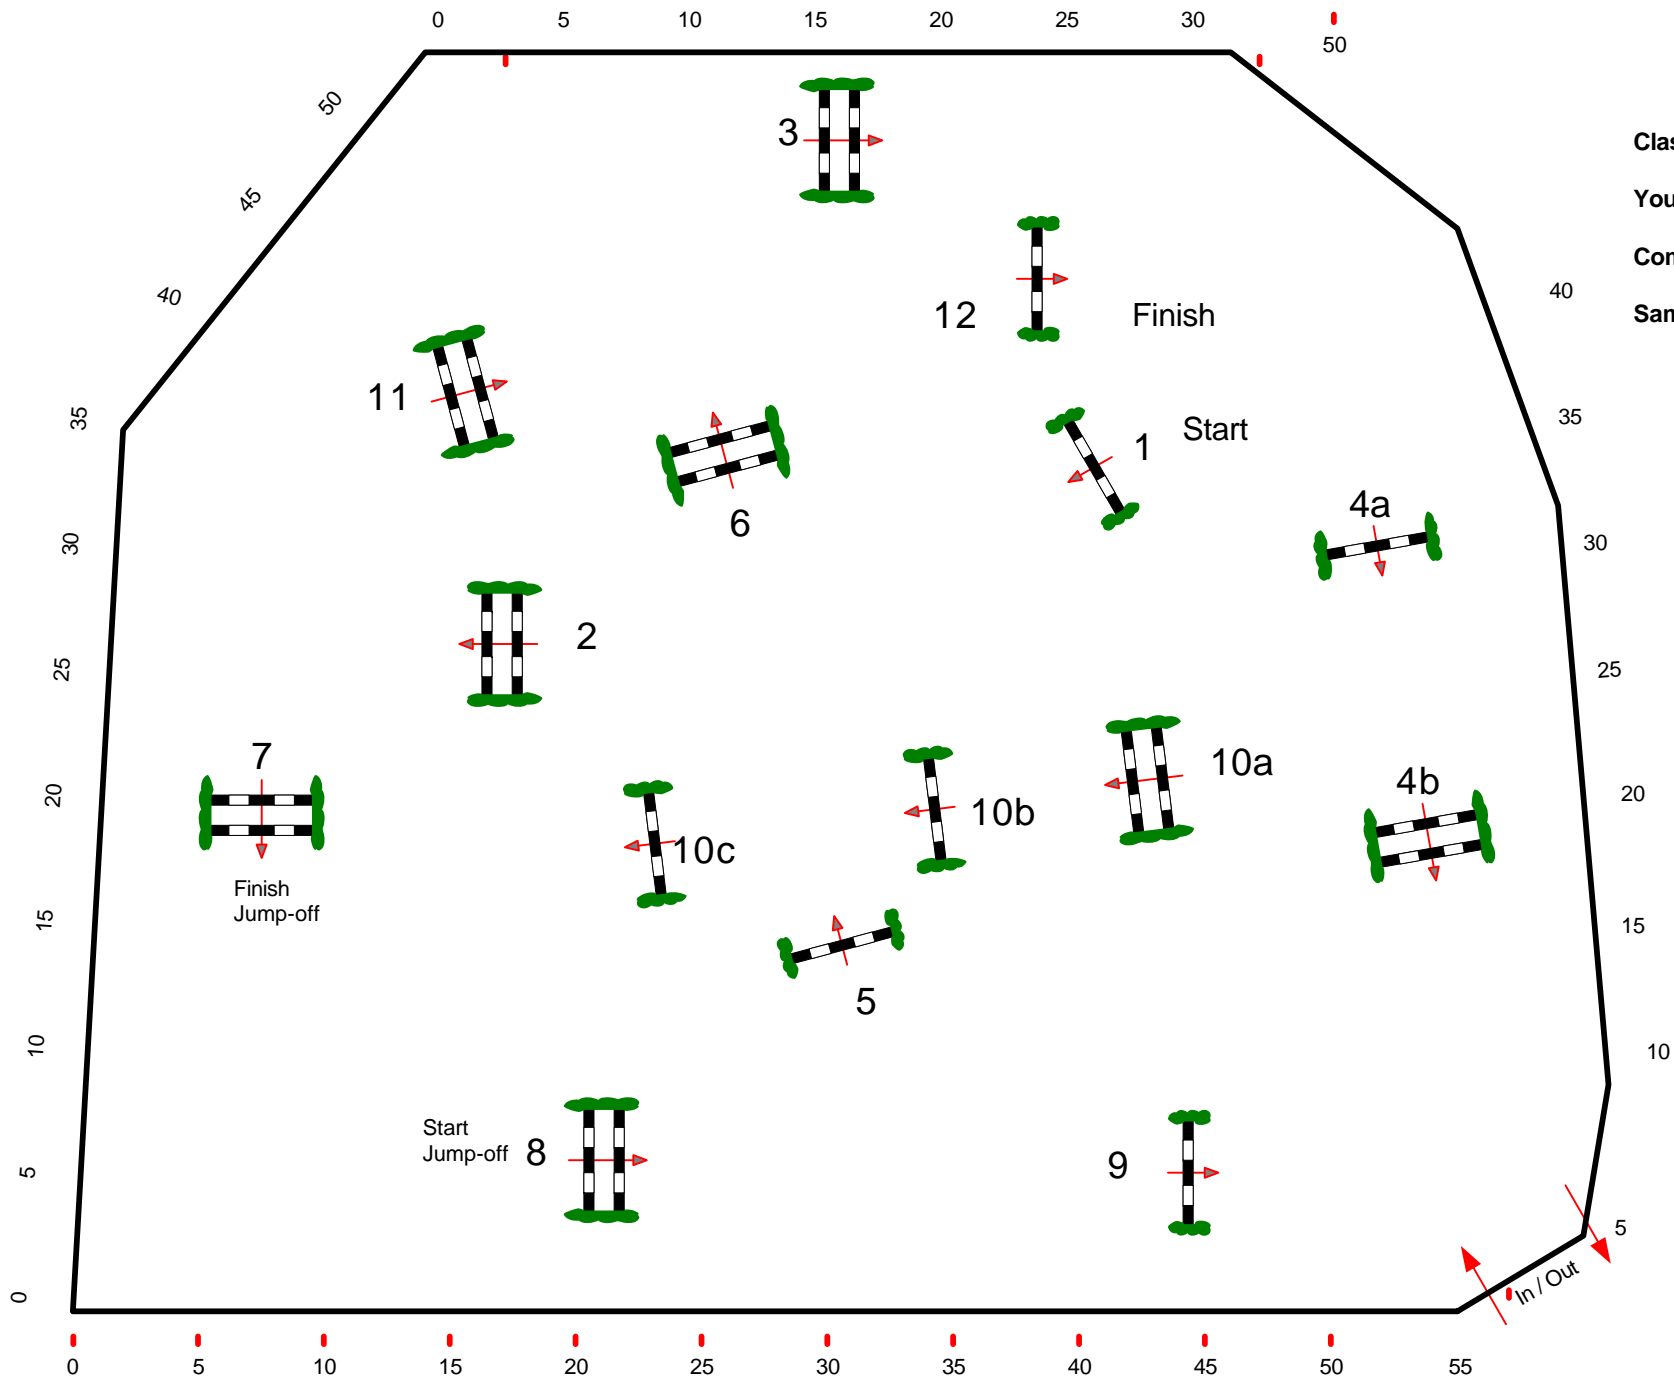

# CSI \*\*\* / CSIJ / CSIYR / CSIU25 / CSIAm - A Maria Wörth - Reifnitz

11

**Class No.:** 11  
**Young Horses Finale**  
**Competition with one jump-off**  
**Samstag, 27. Juni 2009**

Table: A  
 FEI RG / Art. 238.2.2  
 Height: 1,30 / 1,35 m

Speed: 350 m/min  
 Length: 410 m  
 Time allowed: 71 sec  
 Time limit: 142 sec

Obstacles: 12  
 Efforts: 15  
 Penalty sec  
 Closed combination:

1st Jump-off:  
8-9-1-3-4a-4b-5-7  
 Length: 270 m  
 Time allowed: 47 sec  
 Time limit: 94 sec