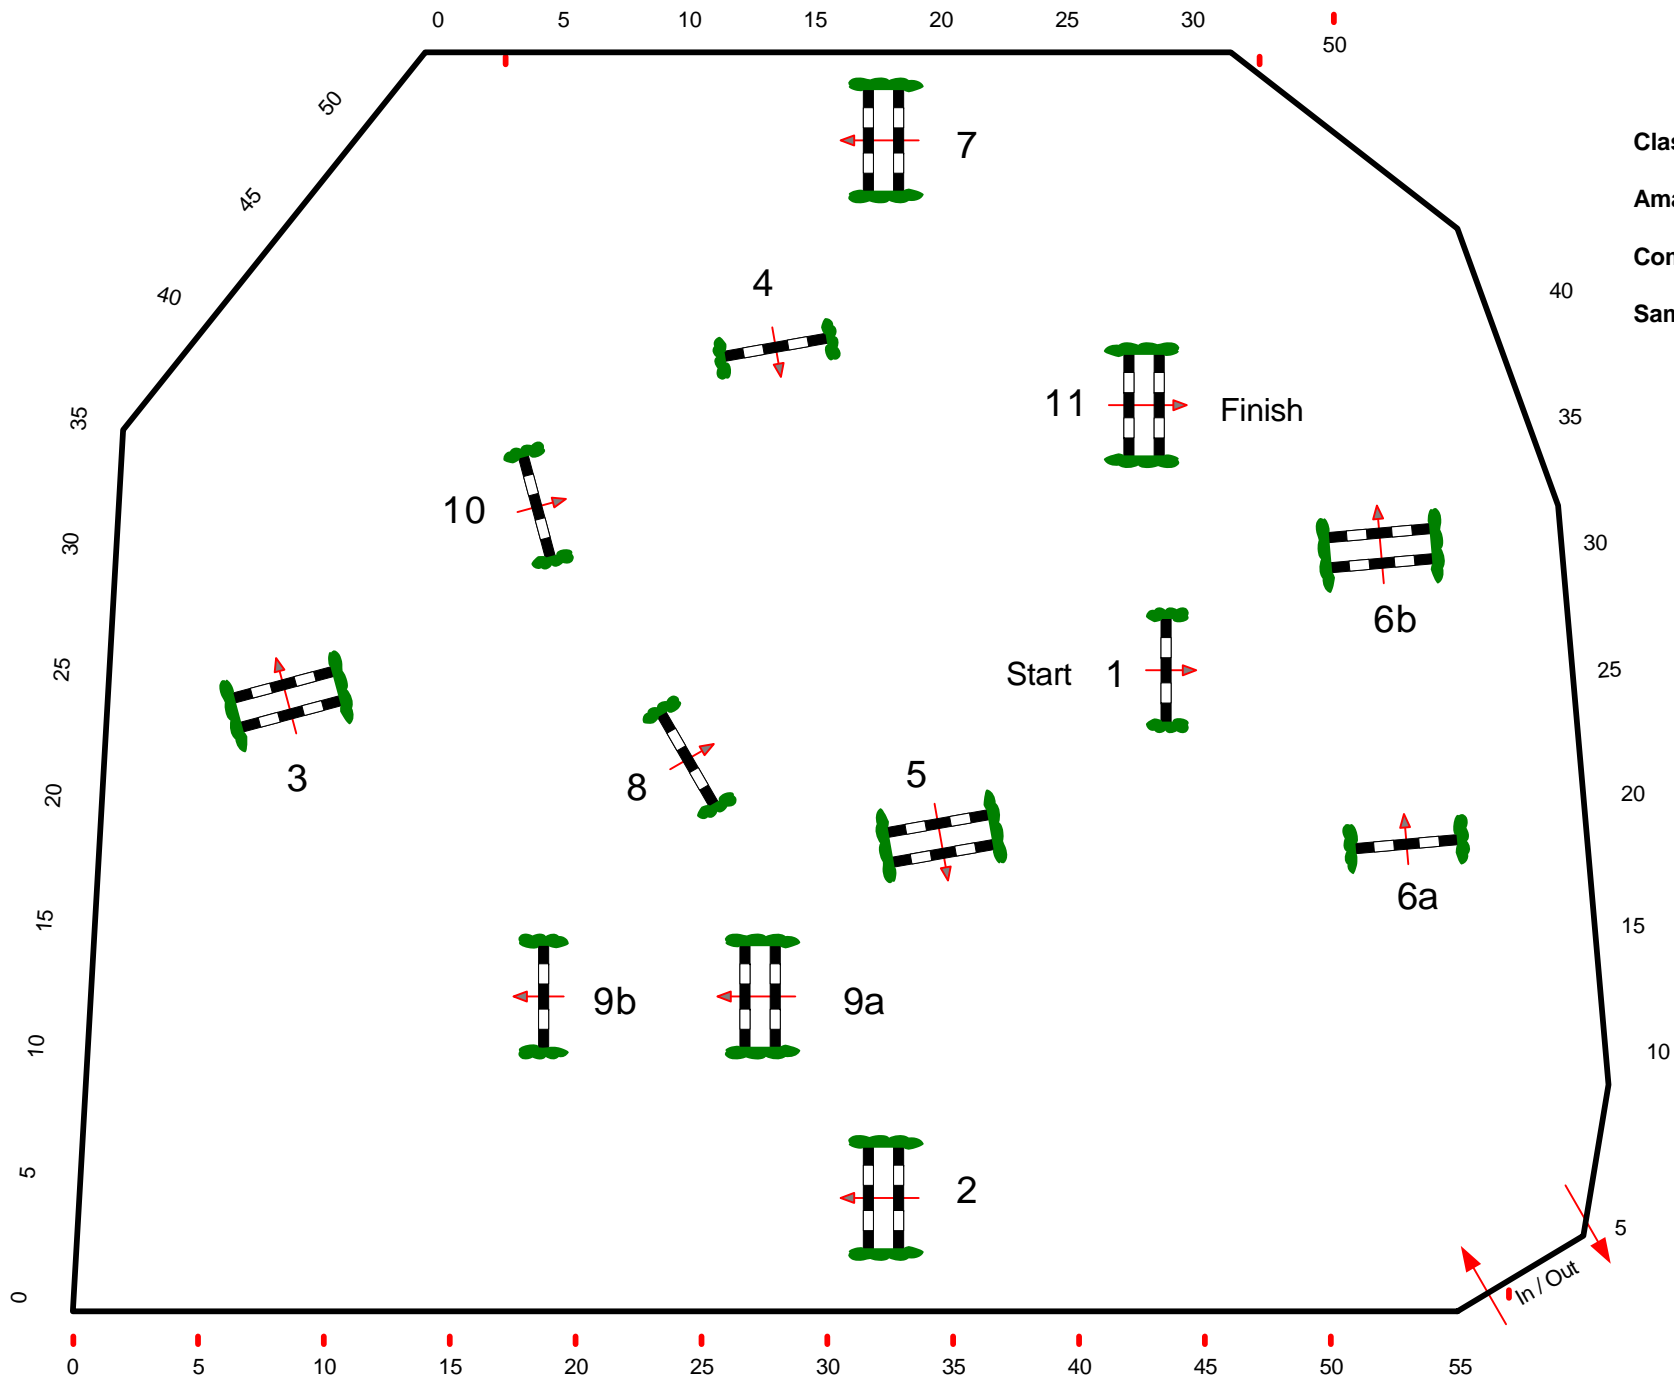

CSI *** / CSIJ / CSIYR / CSIU25 / CSIAm - A Maria Wörth - Reifnitz

12-13-14

Class No.: 12-13-14
Amateur Tour
Competition against the clock
Samstag, 27. Juni 2009

Table: A
 FEI RG / Art. 238.2.1
 Height: 1,15 / 1,25 / 1,40 m
 Speed: 350 m/min
 Length: 480 m
 Time allowed: 83 sec
 Time limit: 166 sec

Obstacles: 11
 Efforts: 13
 Penalty sec
 Closed combination:

1st Jump-off:
 Length: 0 m
 Time allowed: 0 sec
 Time limit: 0 sec

Course Designer
Georg Christoph Bödicker
Adi Appe