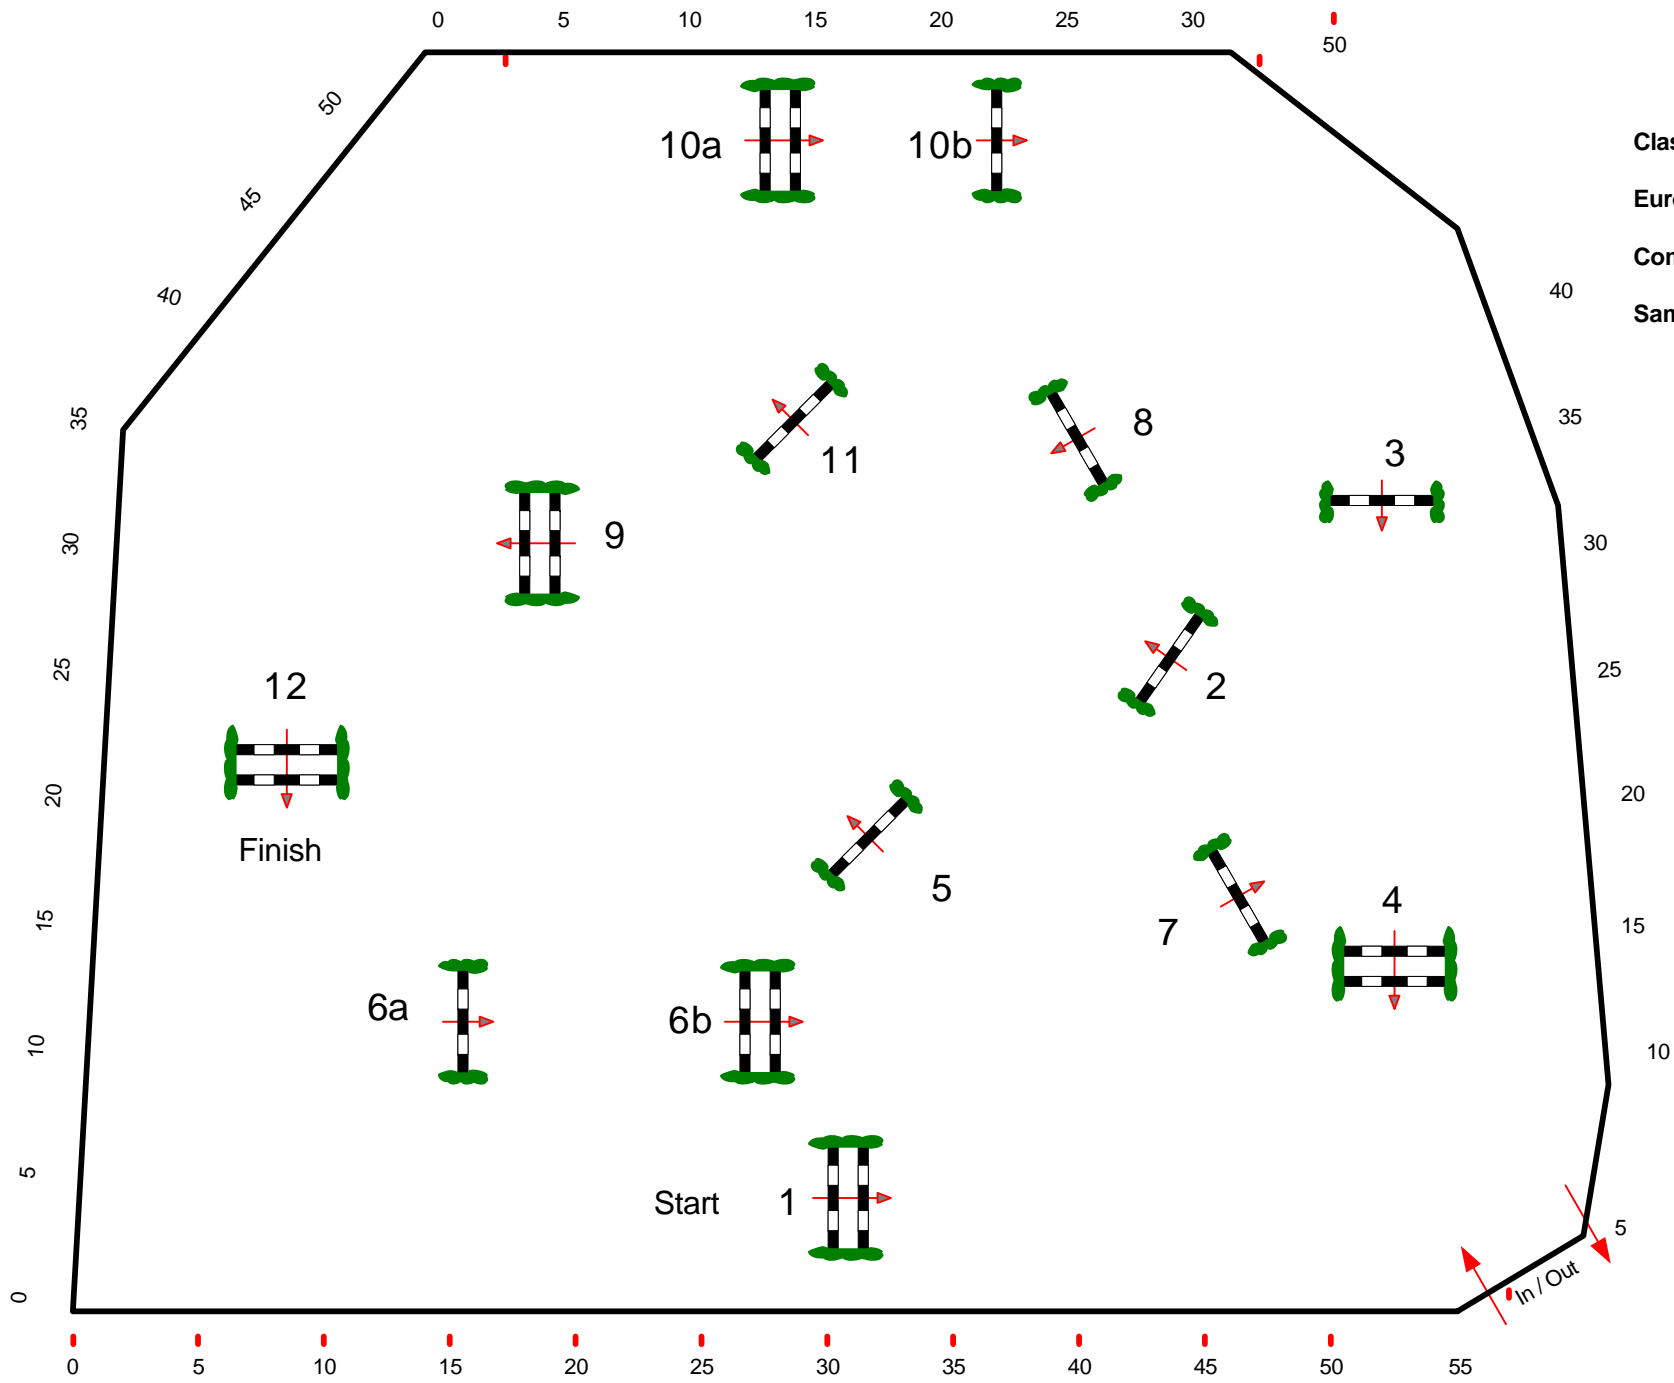

CSI *** / CSIJ / CSIYR / CSIU25 / CSIAm - A Maria Wörth - Reifnitz

15

Class No.: 15
European Youngster Cup
Competition against the clock
Samstag, 27. Juni 2009

Table: A
 FEI RG / Art. 238.2.1
 Height: 1,40 m
 Speed: 350 m/min
 Length: 460 m
 Time allowed: 79 sec
 Time limit: 158 sec

Obstacles: 12
 Efforts: 14
 Penalty sec
 Closed combination:

1st Jump-off:
 Length: 0 m
 Time allowed: 0 sec
 Time limit: 0 sec

Course Designer
Georg Christoph Bödicker
Adi Appe