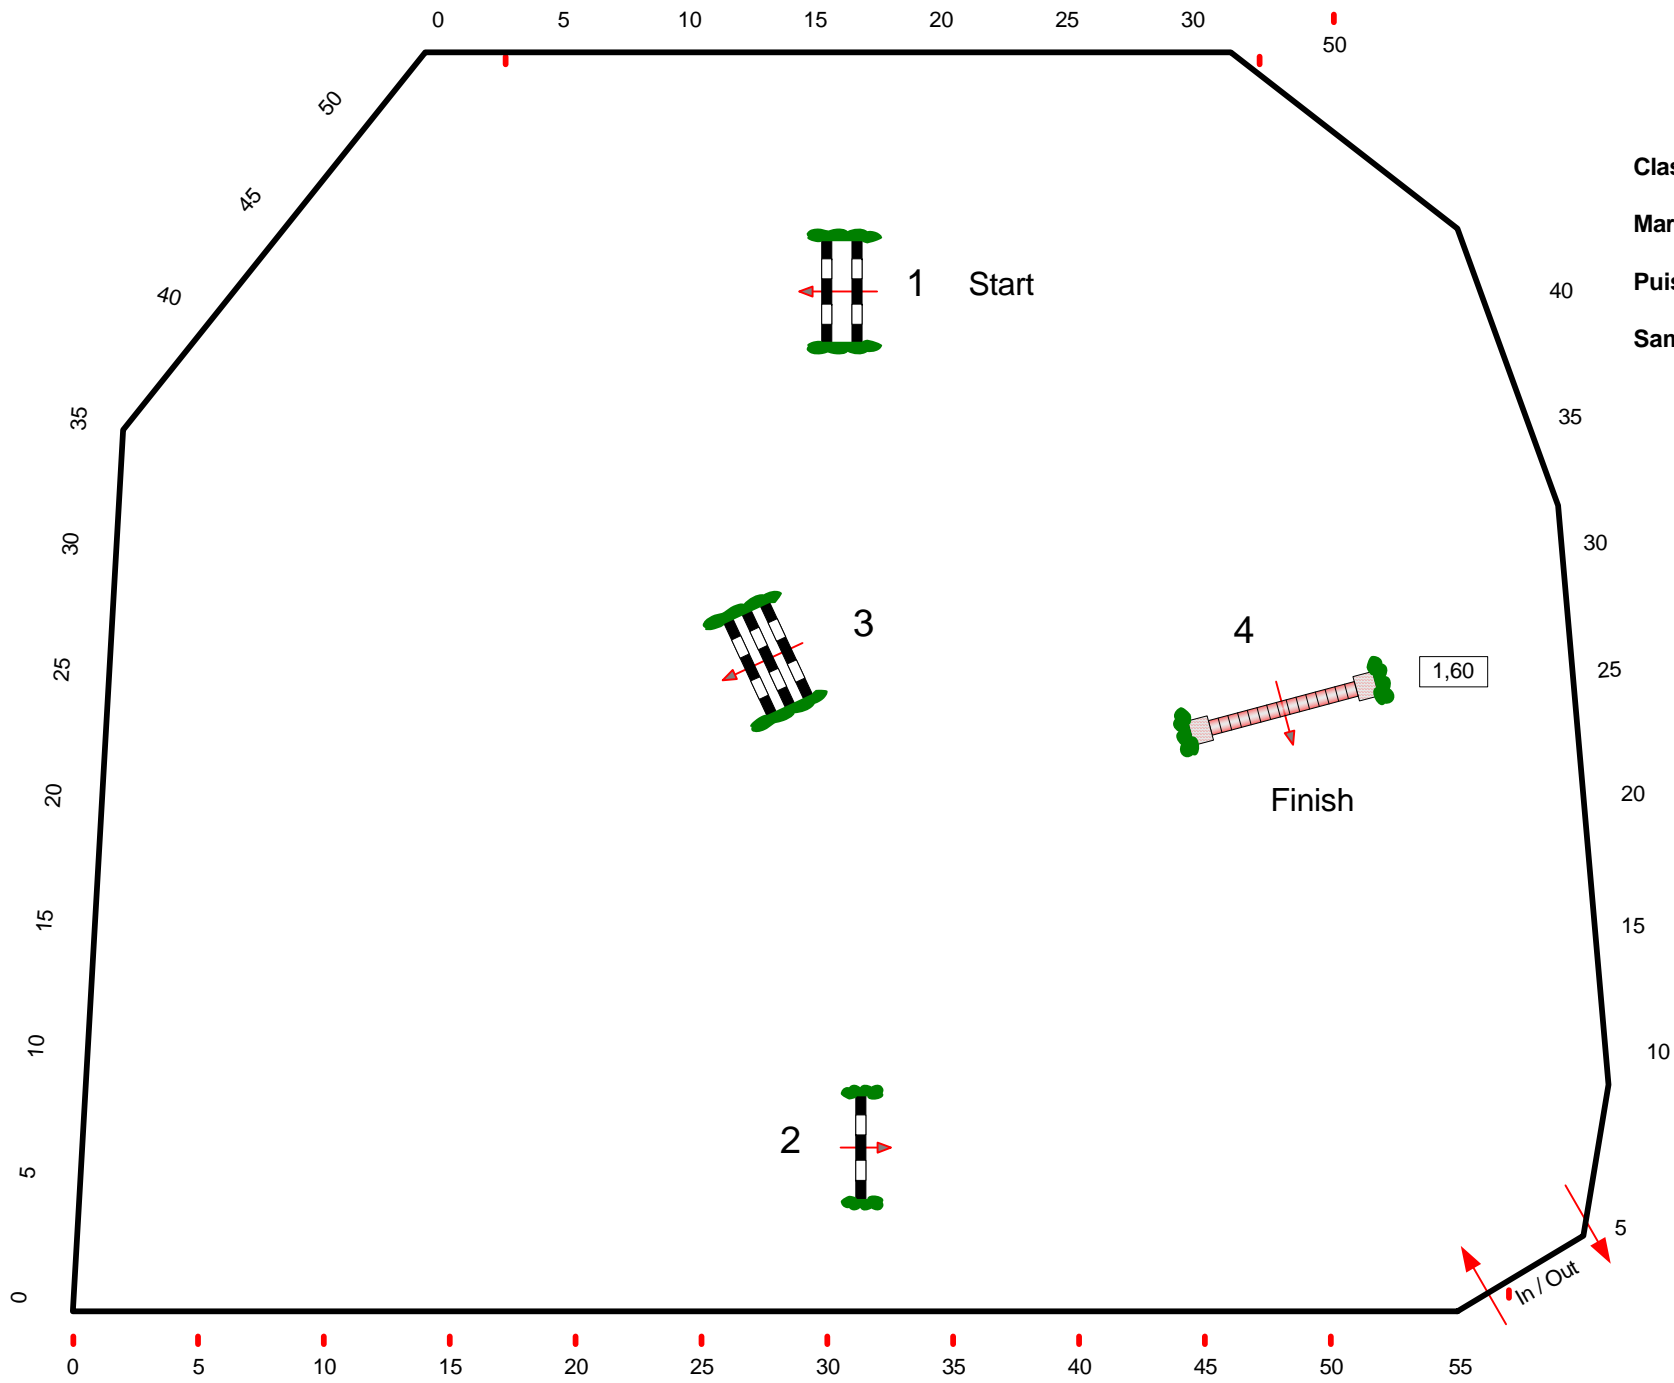

# CSI \*\*\* / CSIJ / CSIYR / CSIU25 / CSIAm - A Maria Wörth - Reifnitz

17

**Class No.: 17**

**Maria Wörth High Fly Tour**

**Puissance Competition**

**Samstag, 27. Juni 2009**

Table: A

FEI RG / Art. 262.2

Height: 1,60 m

Speed: 350 m/min

Length: 0 m  
 Time allowed: 0 sec  
 Time limit: 0 sec

Obstacles: 4  
 Efforts: 4  
 Penalty sec  
 Closed combination:

1st Jump-off:

Length: 0 m  
 Time allowed: 0 sec  
 Time limit: 0 sec