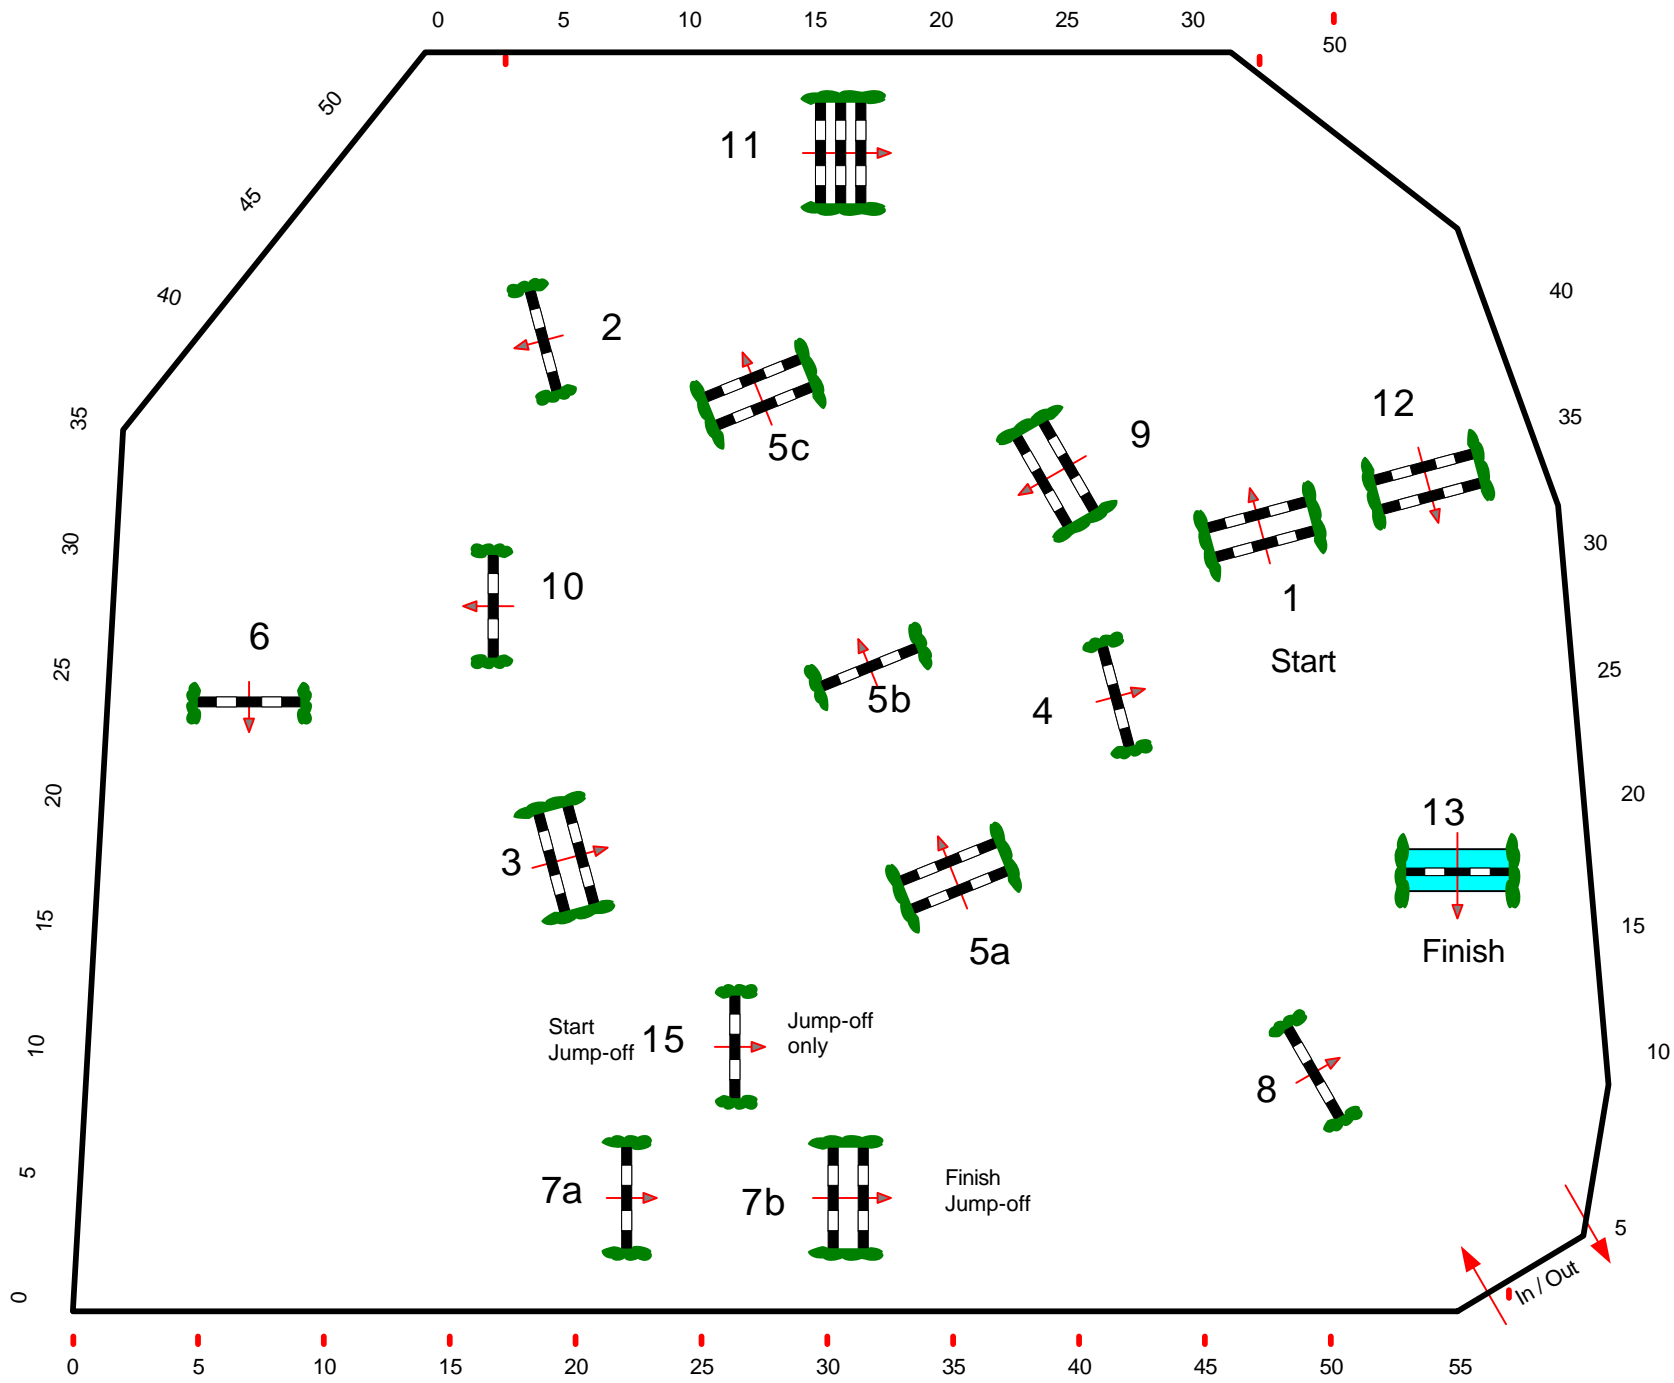

# CSI \*\*\* / CSIJ / CSIYR / CSIU25 / CSIAm - A Maria Wörth - Reifnitz

22

**Class No.:** 22  
**Grand Prix**  
**Competition with one jump-off**  
**Sonntag, 28. Juni 2009**

Table: A  
 FEI RG / Art. 238.2.2  
 Height: 1,55 m  
 Speed: 375 m/min  
 Length: 510 m  
 Time allowed: 82 sec  
 Time limit: 164 sec

Obstacles: 13  
 Efforts: 16  
 Penalty sec  
 Closed combination:

1st Jump-off:  
15-9-11-13-5a-5b-6-7b  
 Length: 310 m  
 Time allowed: 50 sec  
 Time limit: 100 sec

**Course Designer**  
**Georg Christoph Bödicker**  
**Adi Appe**