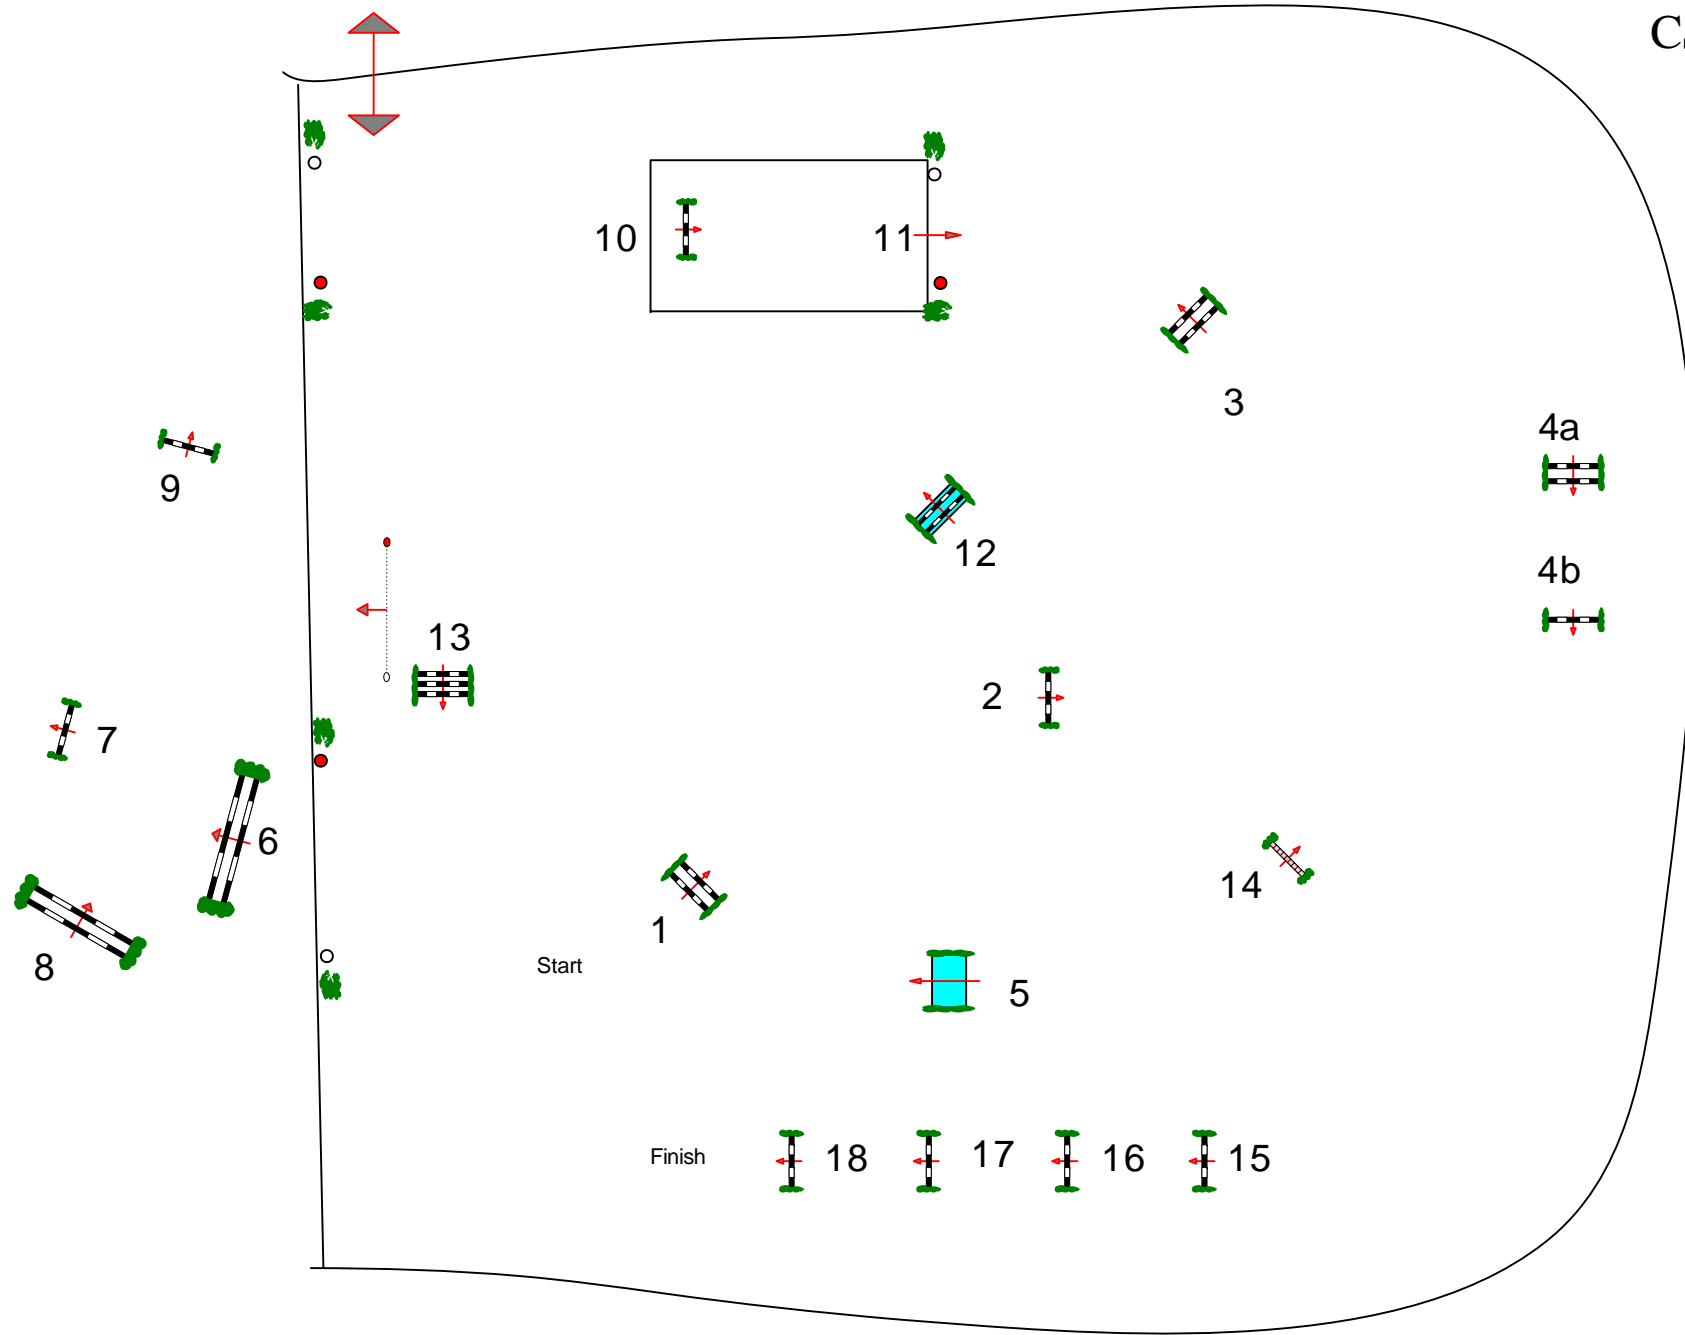

CSI*** CSIJYU25-A
 CSIAM - A CSIAM - B
 CSNP - A Milak Wr.
 Neustadt

18

Class No.: 18

Maria Theresia Derby 2009

Competition against the clock

Samstag, 04. Juli 2009

Start: 18:00

Table: A

FEI RG / Art. 277

Height: 1,40 m

Speed: 350 m/min

Length: 1000 m

Time allowed: 172 sec

Time limit: 344 sec

Obstacles: 18

Efforts: 19

Penalty sec

Closed combination:

1st Jump-off:

Length: 0 m

Time allowed: 0 sec

Time limit: 0 sec