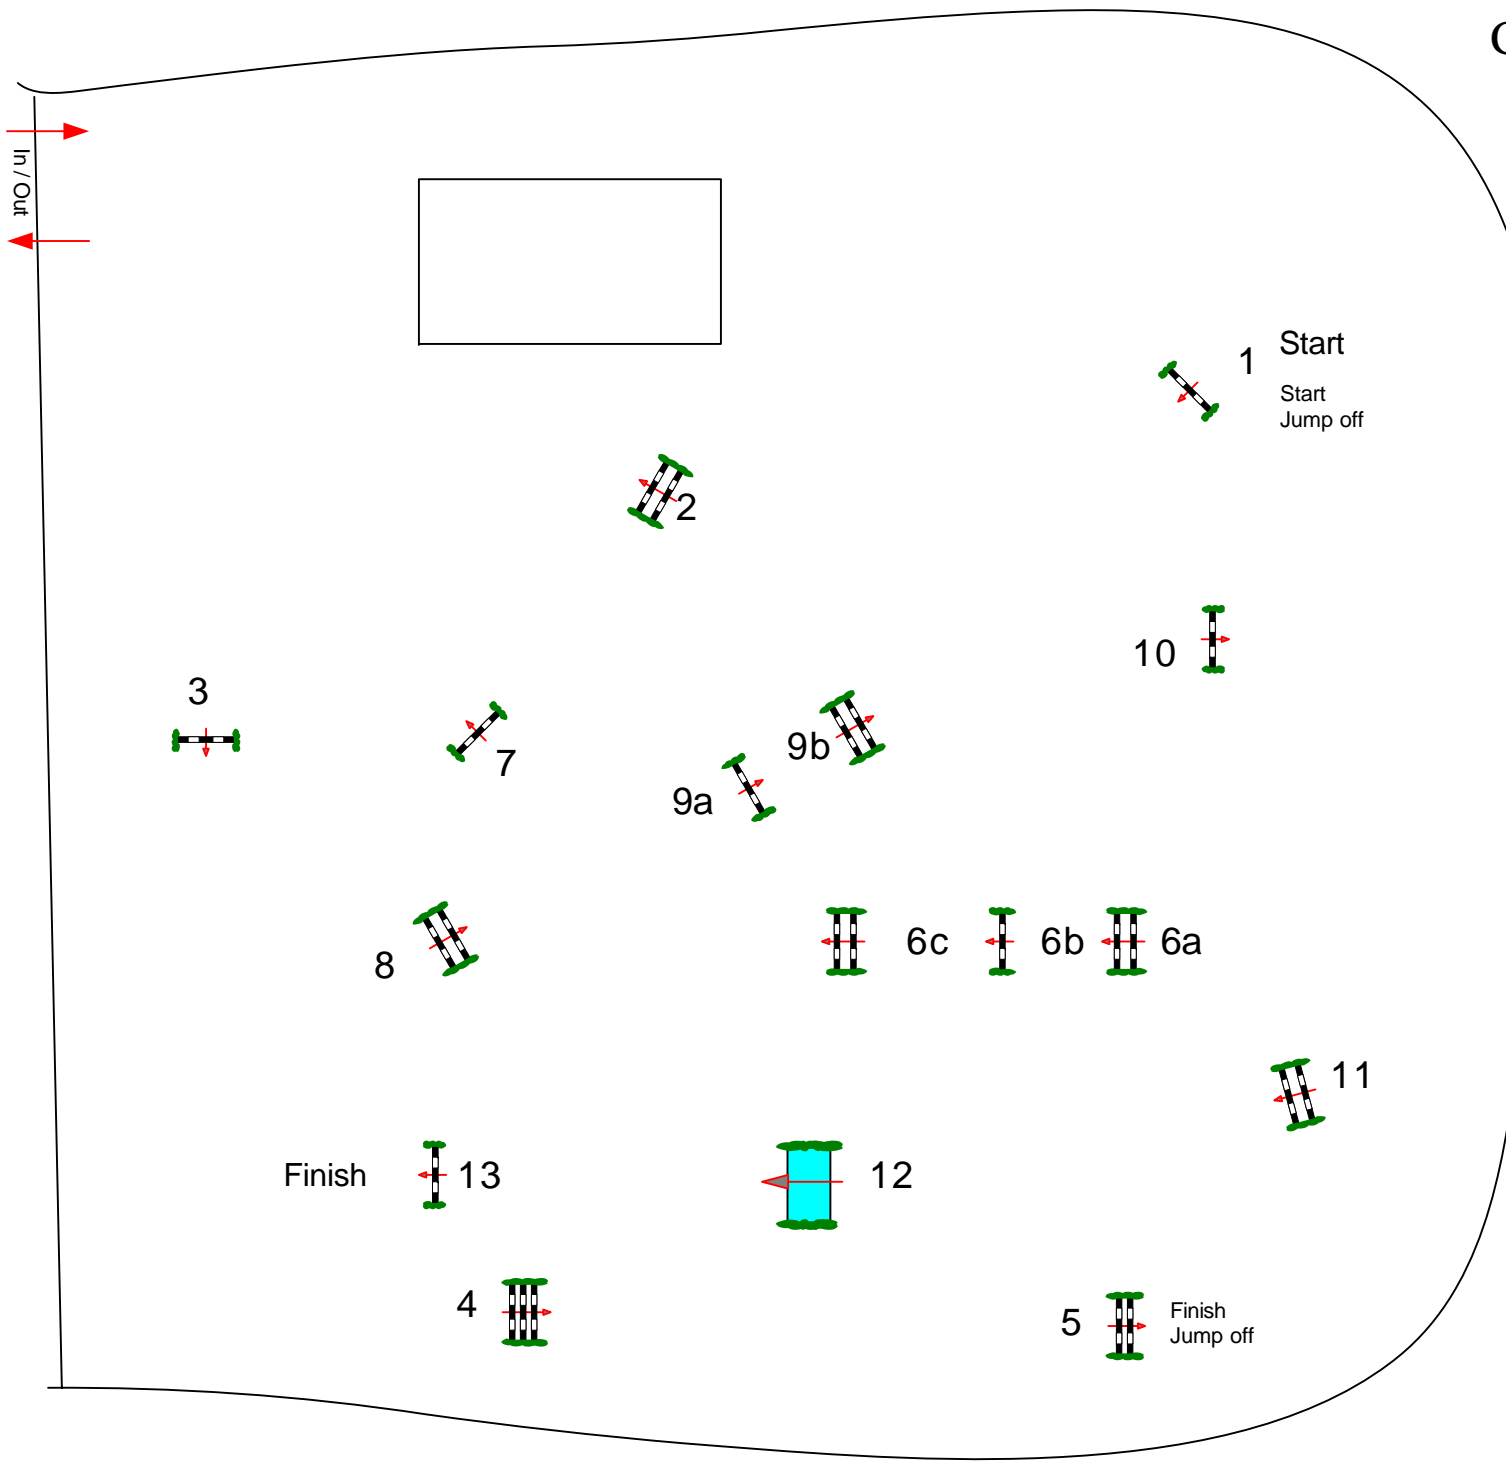

CSI\*\*\* CSIJYU25-A CSIAM - A  
 CSIAM -B CSNP - A Milak  
 Wr. Neustadt

25

Class No.: 25

Grand Prix

Competition with one jump-off

Sonntag, 05. Juli 2009

Start: 14:30

Table: A

FEI RG / Art. 238.2.2

Height: 1,55 m

Speed: 375 m/min

Length: 0 m

Time allowed: 0 sec

Time limit: 0 sec

Obstacles: 12

Efforts: 15

Penalty sec

Closed combination:

1st Jump-off:

1-2-9a-9b-6b-7-4-5

Length: 0 m

Time allowed: 0 sec

Time limit: 0 sec

Course Designer