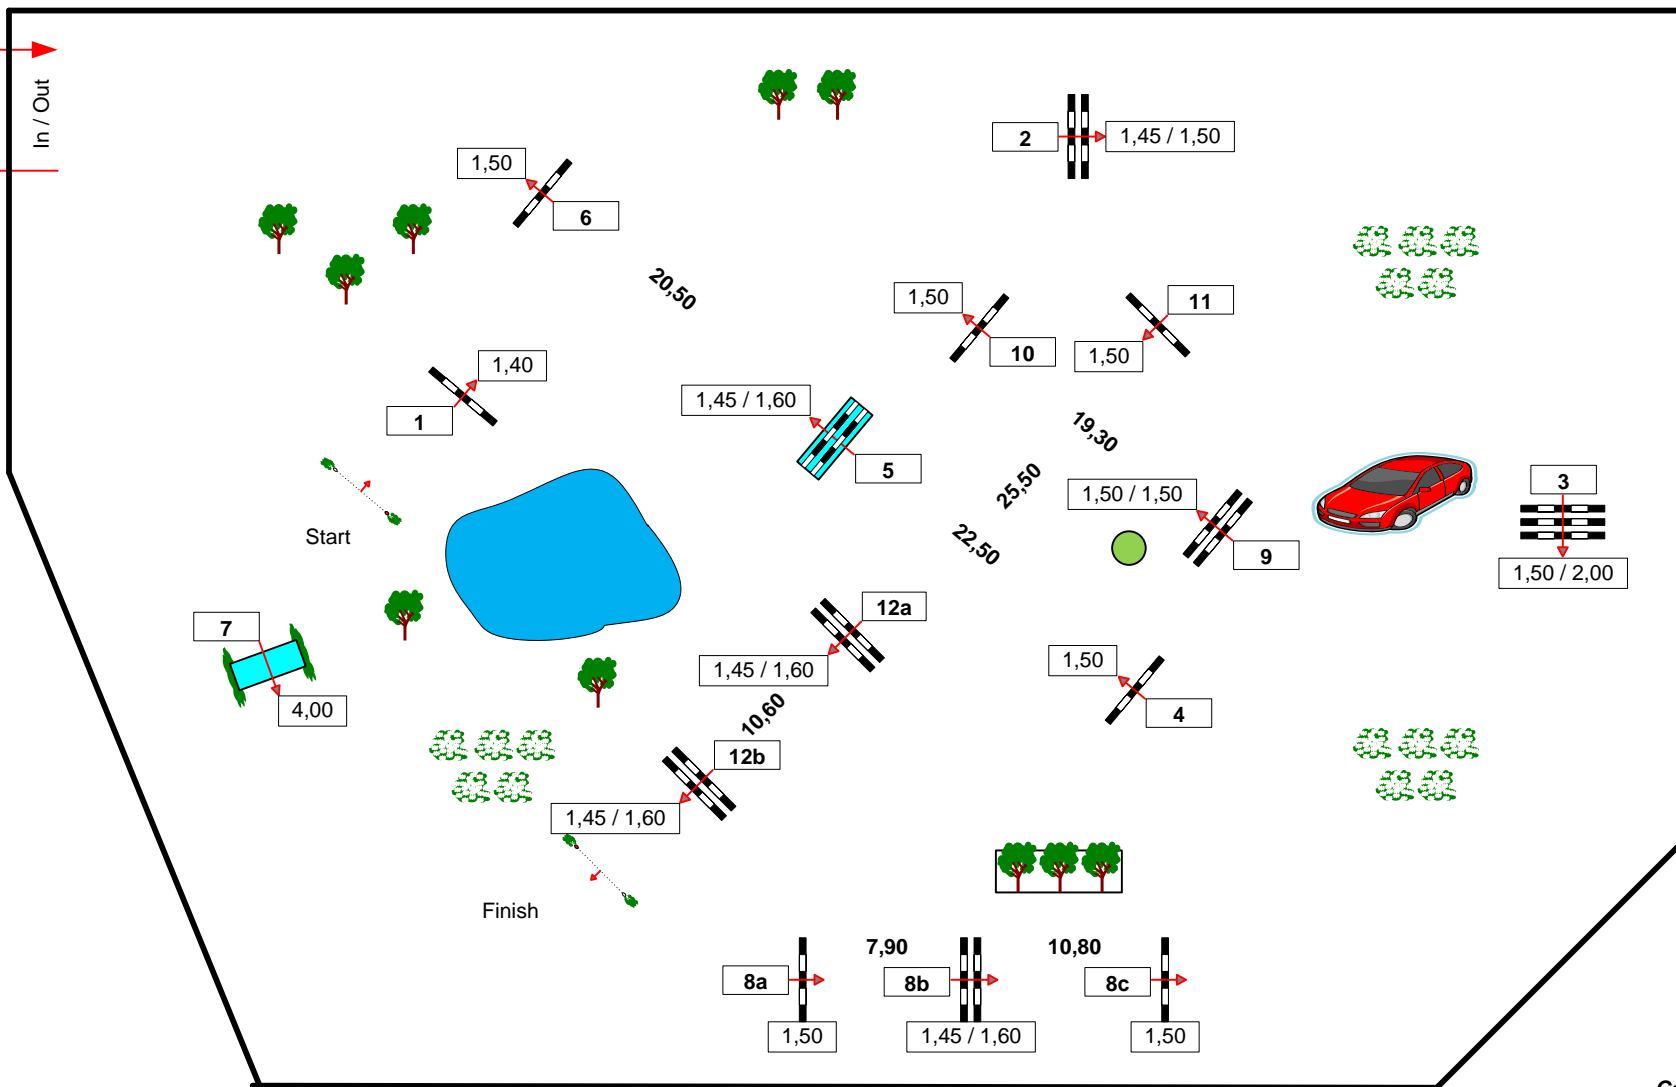

EUROPEAN CHAMPIONSHIPS JUNIORS & YR HOOFDDORP (NED) 2009

Class No.: 8a – YR

Final Competition

1st Round

Competition over 2 rounds

Table: A

FEI RG / Annex 16-6&17-3&19
 Height: 1,50 m

Speed: 400 m/min

Length: 500 m
 Time allowed: 75 sec
 Time limit: 150 sec

Obstacles: 12
 Efforts: 15
 Penalty sec
 Closed combination:

1st Jump-off:

Length: 0 m
 Time allowed: 0 sec
 Time limit: 0 sec

Course Designer : Rob Jansen (NED)