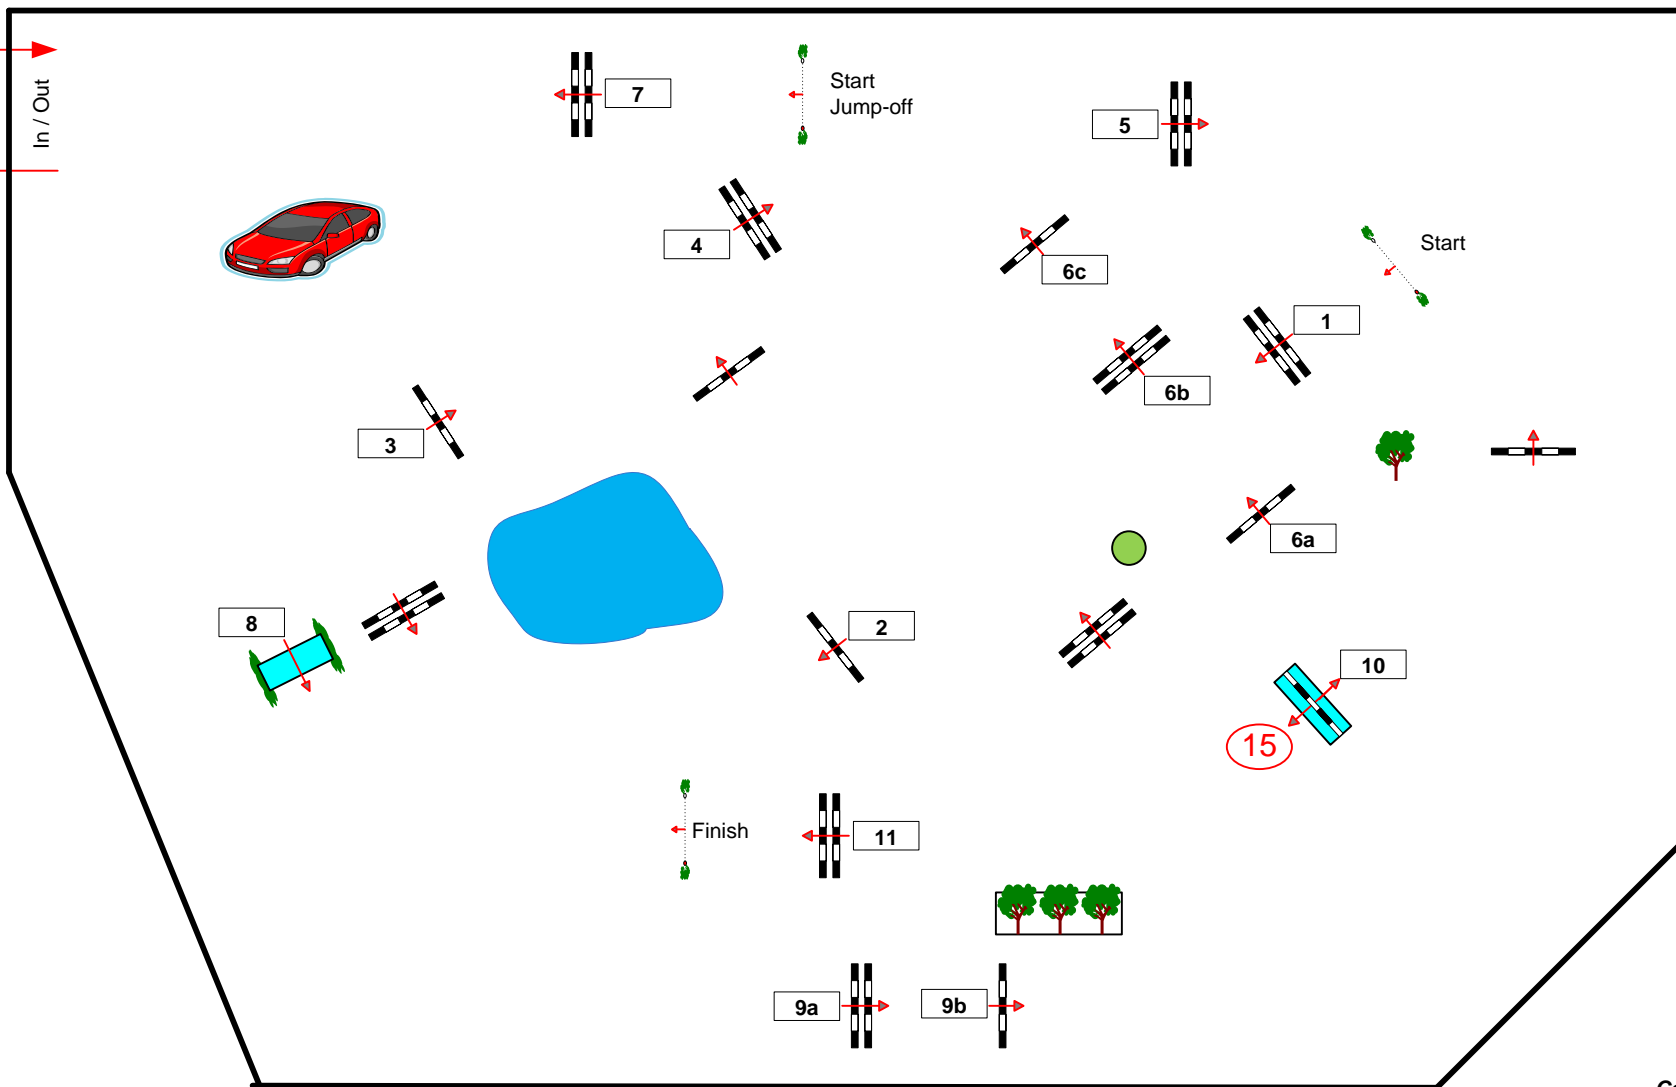

EUROPEAN CHAMPIONSHIPS JUNIORS & YR HOOFDDORP (NED) 2009

Class No.: RRT

Roelofsen Raalte Trophy

Competition with one jump-off

Table: A

FEI RG / 238.2.b
 Height: 1,20-1,30 m

Speed: 350 m/min

Length: 500 m
 Time allowed: 86 sec
 Time limit: 172 sec

Obstacles: 11
 Efforts: 14
 Penalty sec
 Closed combination:

1st Jump-off:
 7-3-5-6a-6b-15-11

Length: 310 m
 Time allowed: 54 sec
 Time limit: 108 sec

Course Designer : Rob Jansen (NED)