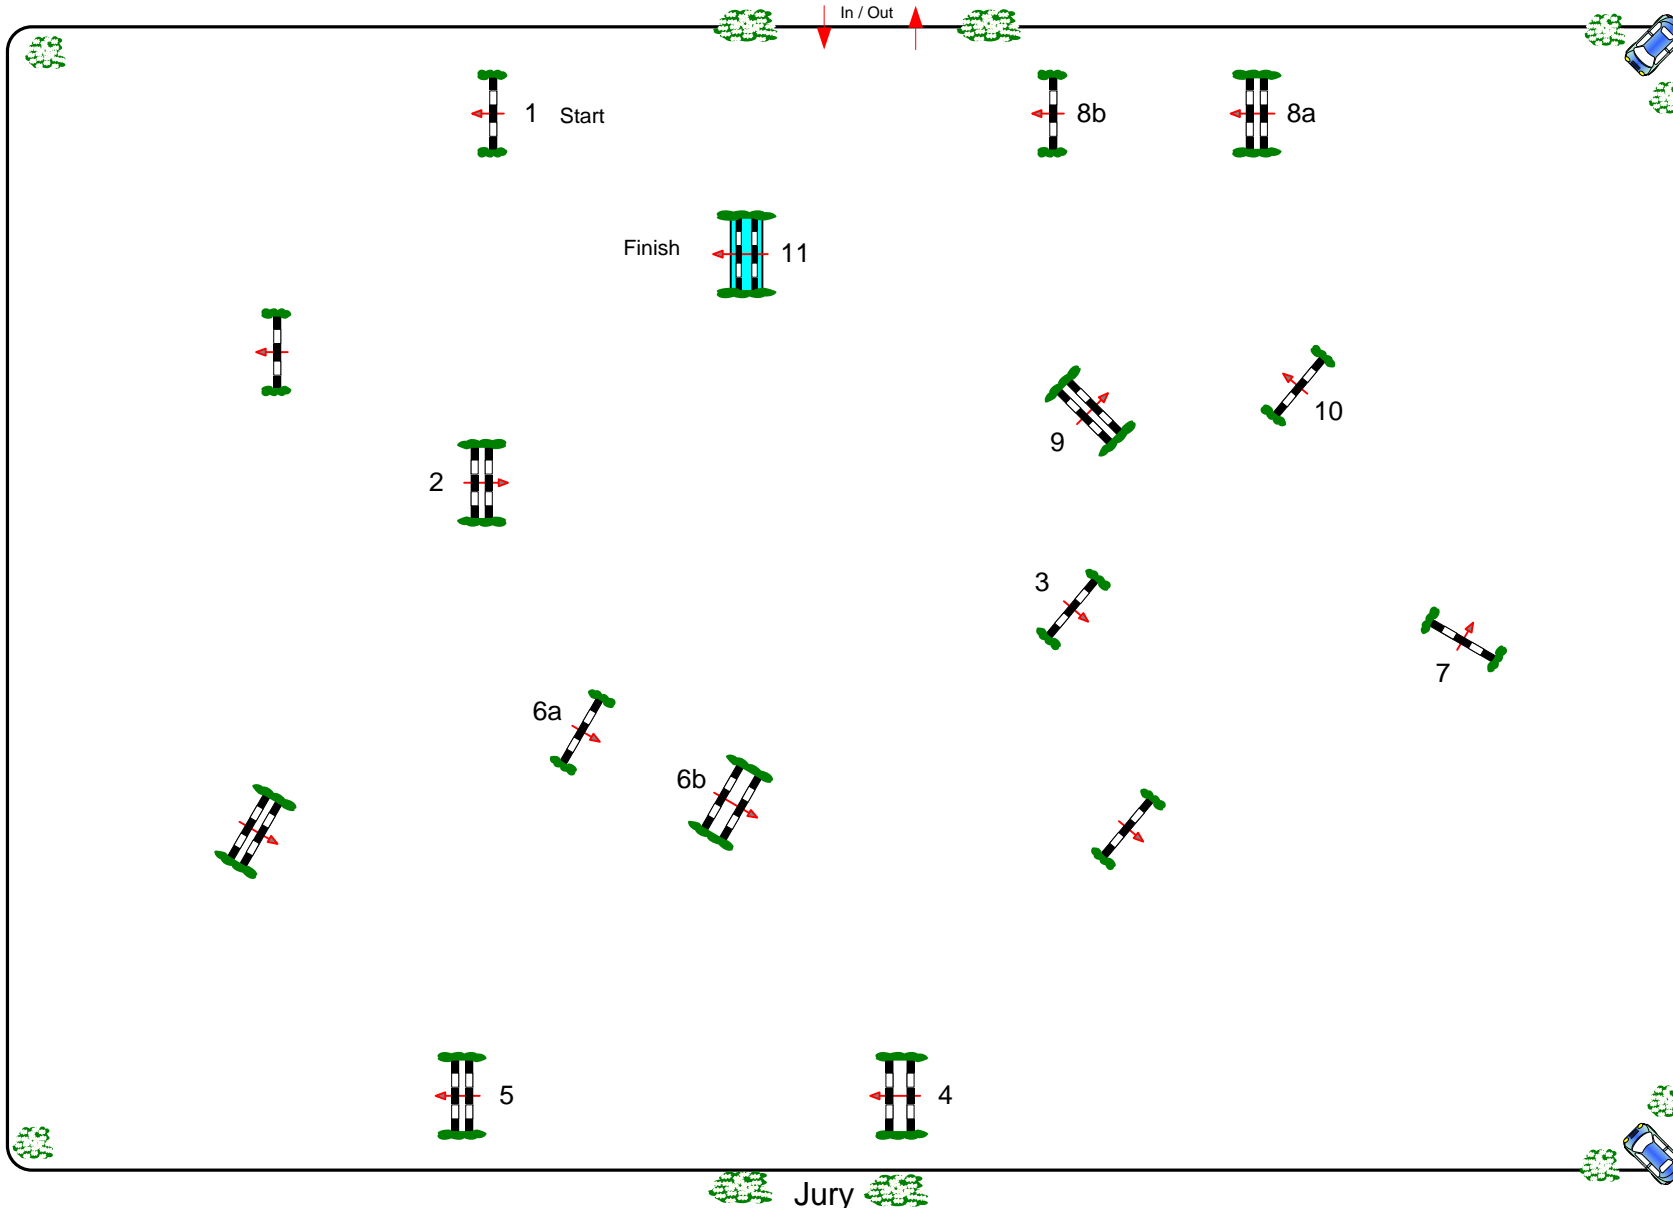

Internationales Dressur- und Spring-Festival Verden 2009

Class No.: 12

Opening Competition

Competition against the clock

Freitag, 7. August 2009

Start: 7:30

Table: A

National RG:

FEI RG / Art. 238.2.1

Height: 1,40 m

Speed: 350 m/min

Length: 420 m

Time allowed: 72 sec

Time limit: 144 sec

Obstacles: 11

Efforts: 13

Penalty sec

Closed combination:

1st Jump-off:

Length: 0 m

Time allowed: 0 sec

Time limit: 0 sec

Course Designer
Hans Sattler & Team