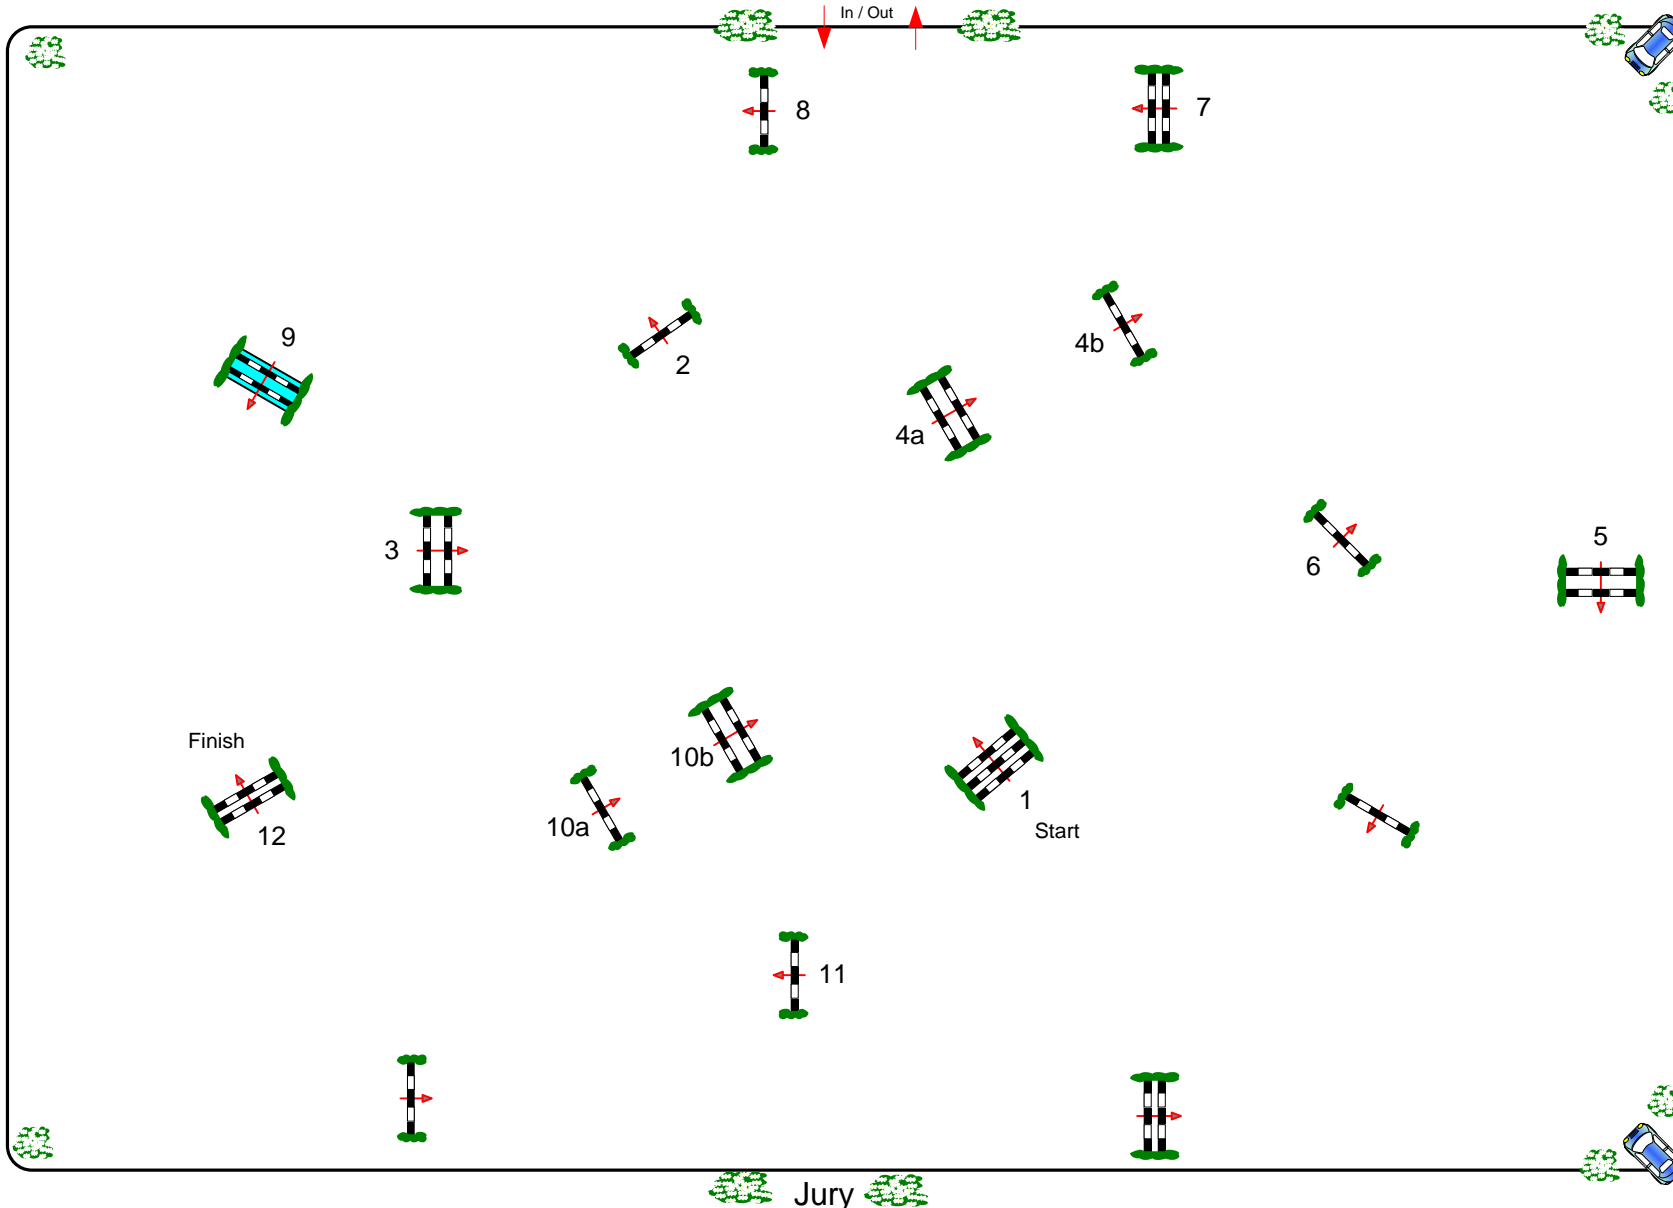

Internationales Dressur- und Spring-Festival Verden 2009

Class No.: 13

Medium Tour

Competition against the clock

Freitag, 7. August 2009

Start: 17:15

Table: A

National RG:

FEI RG / Art. 238.2.1

Height: 1,40 m

Speed: 350 m/min

Length: 440 m

Time allowed: 76 sec

Time limit: 152 sec

Obstacles: 12

Efforts: 14

Penalty sec

Closed combination:

1st Jump-off:

Length: 0 m

Time allowed: 0 sec

Time limit: 0 sec

Course Designer
Hans Sattler & Team