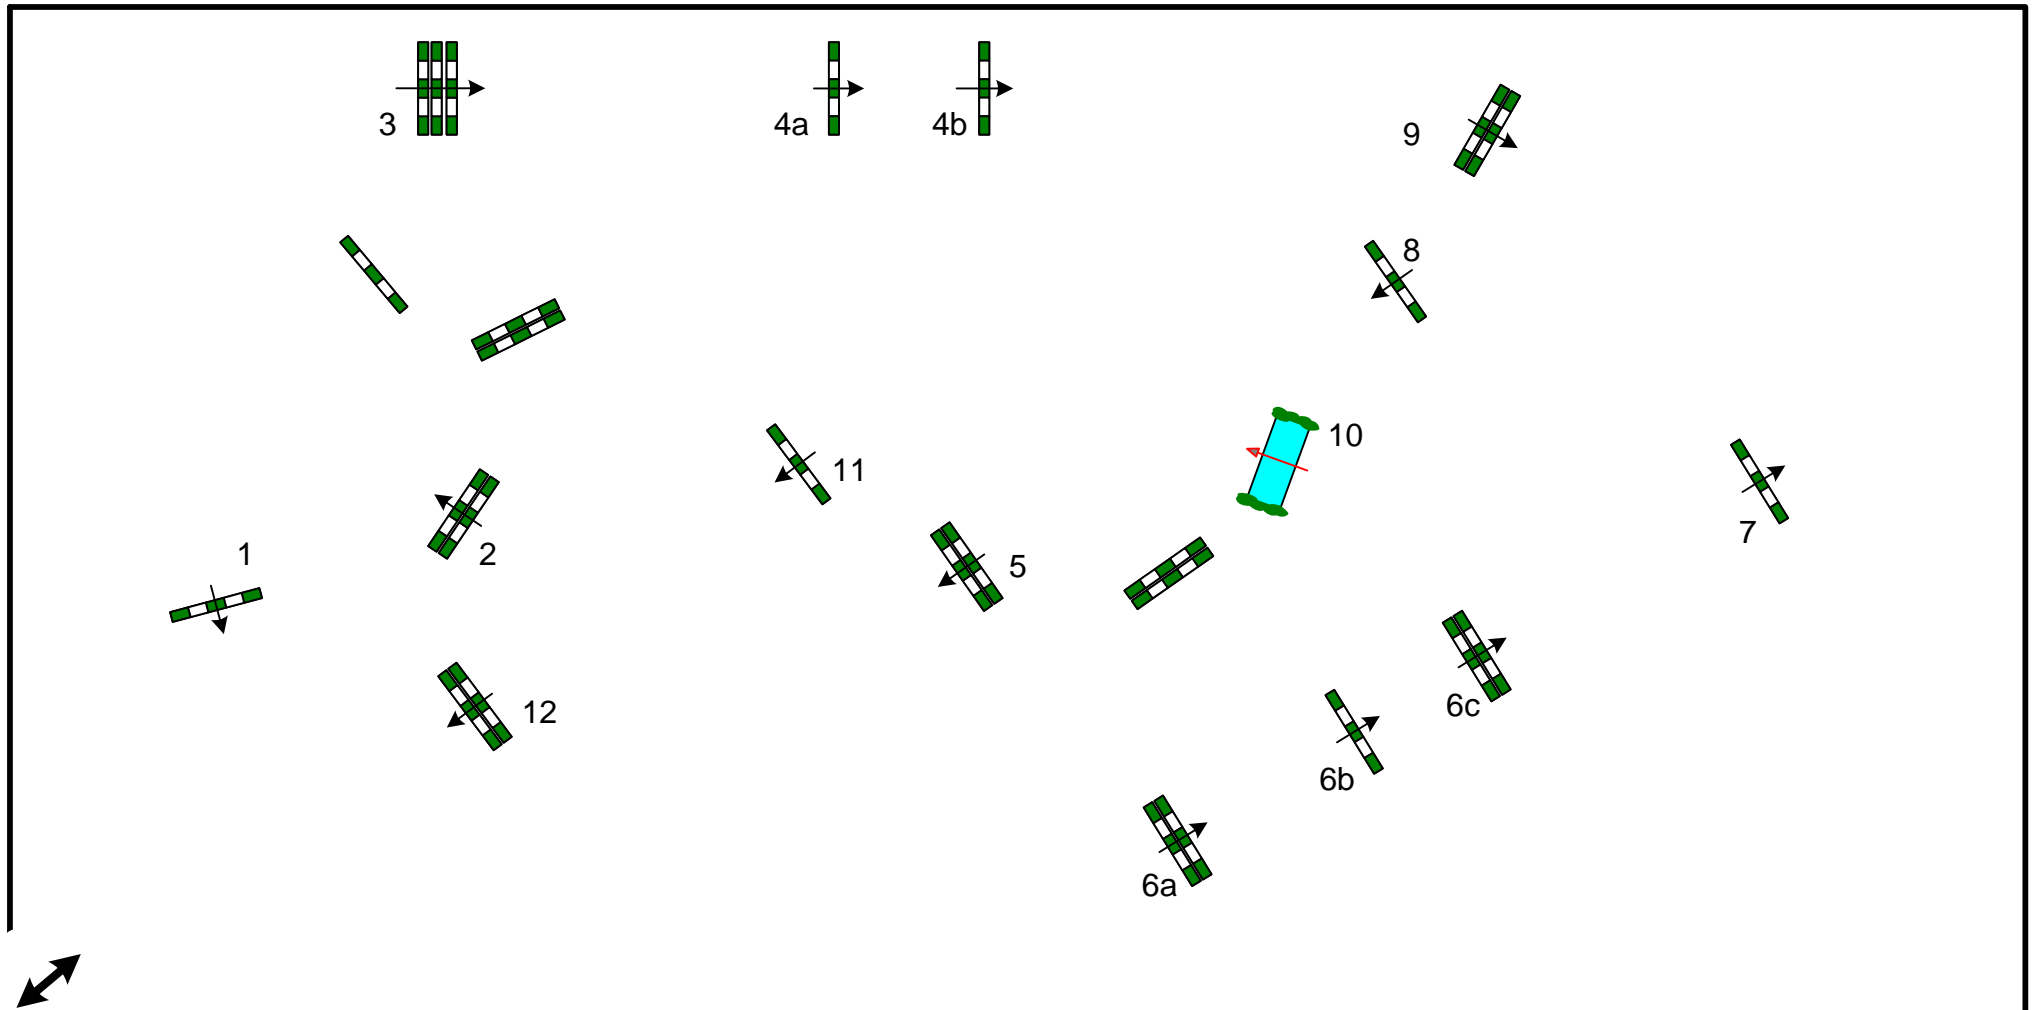

CH – EU – WINDSOR 2009

LAST DAY – First round

Table: A	Speed: 375 m/min	Obstacles: 12	:	Length: 0 m	2nd Jump-off: 0 m
National RG:	Length: 550 m	Efforts: 15	:	Time allowed: 0 sec	Length: 0 m
FEI RG / Art.	Time allowed: 88 sec	Penalty sec:	:	Time allowed: 0 sec	Time allowed: 0 sec
Height: 1.60 m	Time limit: 176 sec	Closed combination:	:	Time limit: 0 sec	Time limit: 0 sec