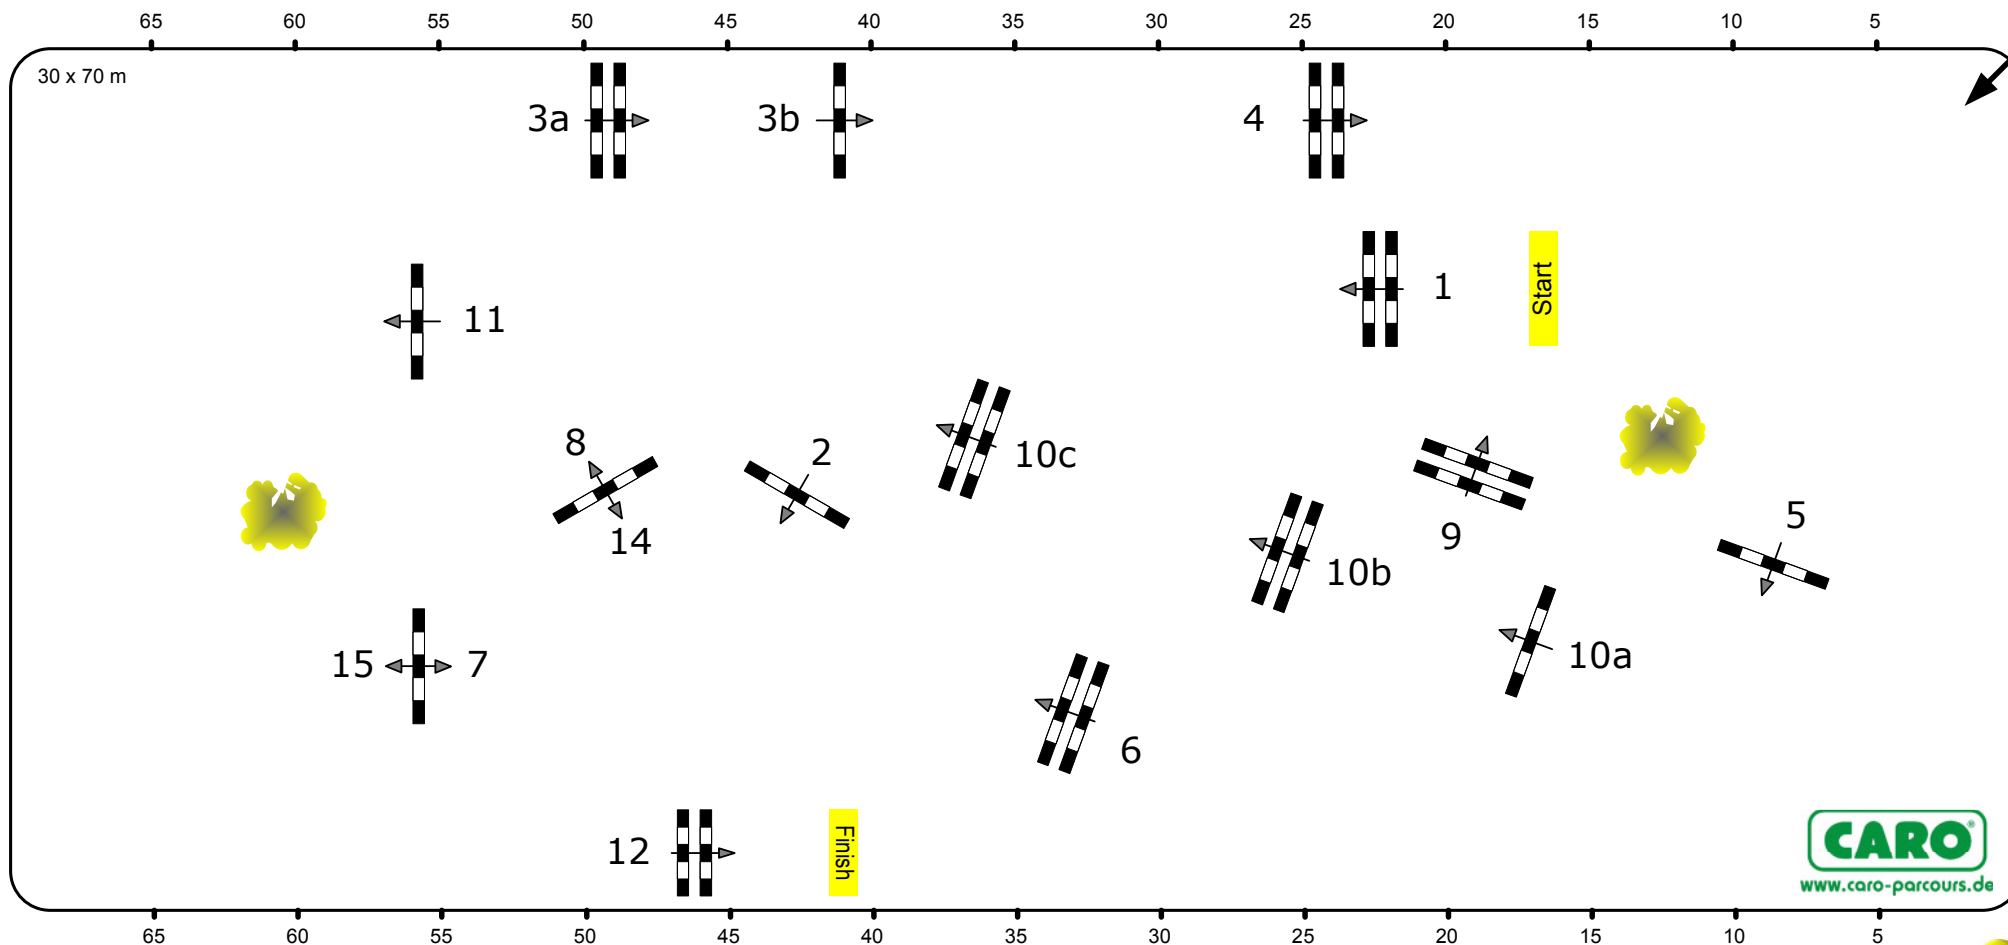

German Classics Hannover 2009

Class No.: 6

Grand Prix

Competition over two rounds

Table: A
National RG:
FEI RG / Art. 273.3.3
Height: 1,55 m

Speed: 350 m/min
Length: 420 m
Time allowed: 72 sec
Time limit: 144 sec

Obstacles: 12
Efforts: 15

1st Jump-off: **3a,4,14,15,9,10a,10b,11,12**
Length: 300 m
Time allowed: 52 sec
Time limit: 104 sec

www.caro-parcours.de