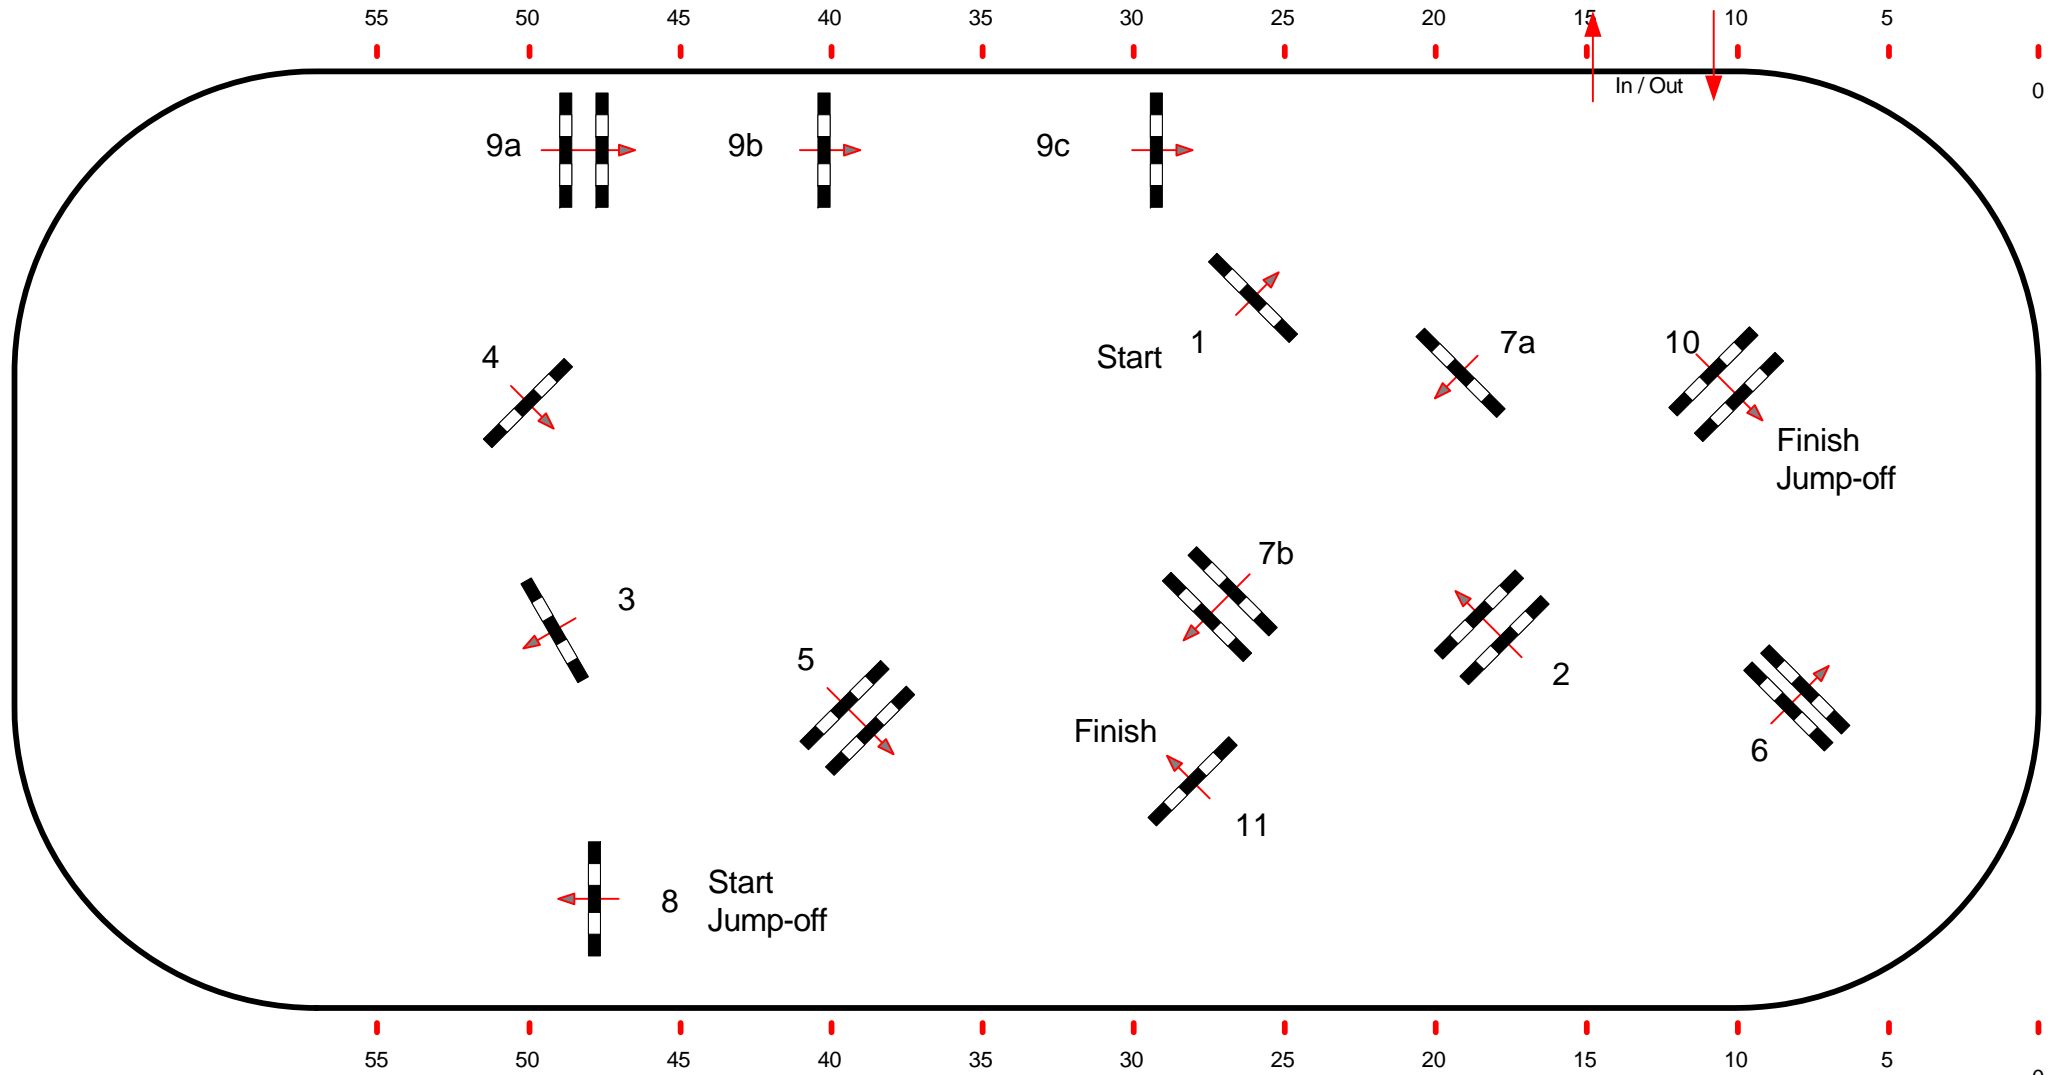

CSI **** Salzburg Arena - Amadeus Horse Indoors

Class No.: 17 - 18 - 19 VIP Amateur Tour

Competition with one jump-off

Sonntag, 11. Oktober 2009

Start: 8:00

Table: A
National RG:
FEI RG / Art. 238 / 2.2
Height: 1,20 / 1,30 / 1,40 m

Speed: 350 m/min
Length: 420 m
Time allowed: 72 sec
Time limit: 144 sec

Obstacles: 11
Efforts: 14
Penalty sec:
Closed combination:

1st Jump-off: 8-4-6-7a-7b-9b-10
Length: 230 m
Time allowed: 40 sec
Time limit: 80 sec

17-18-19

Course Designer
Georg Christoph Bödicker