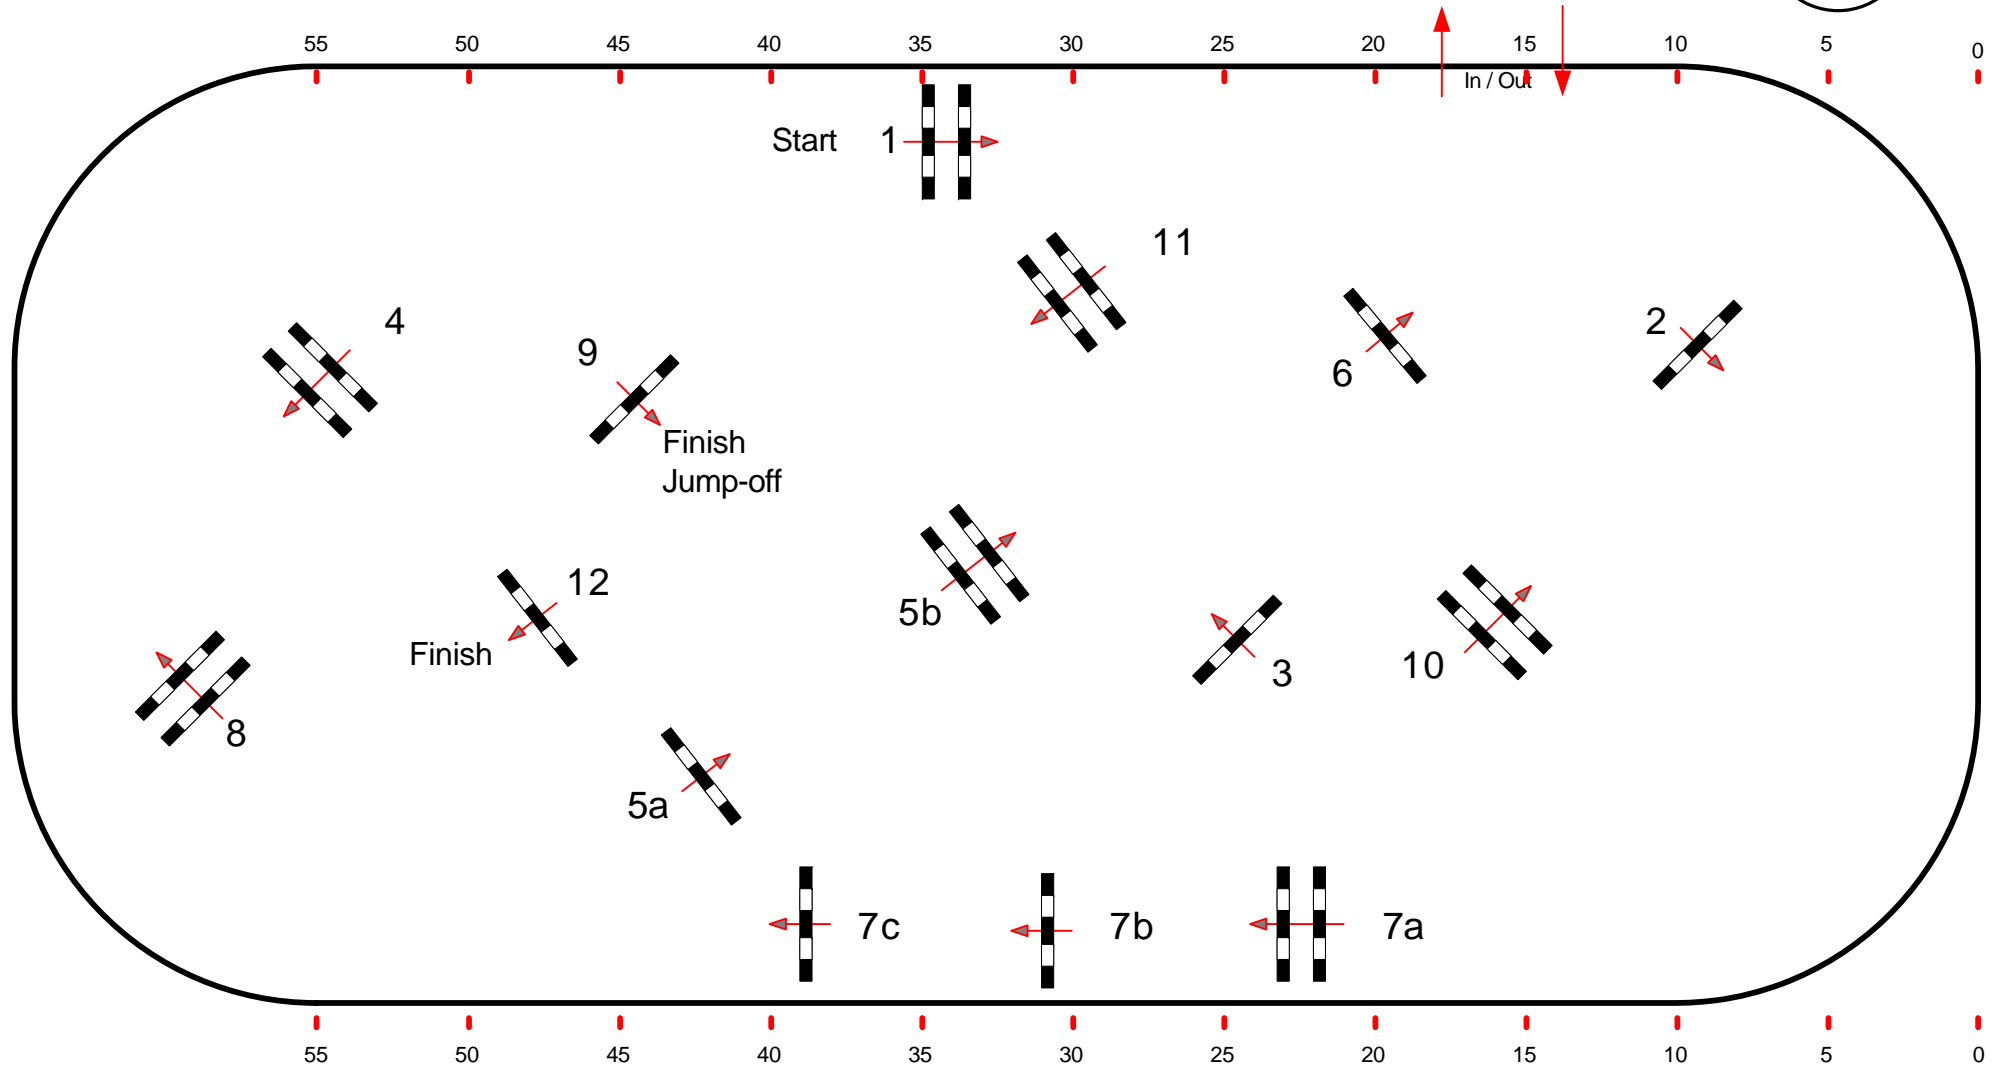

CSI **** Salzburg Arena - Amadeus Horse Indoors

Class No.: 26

Salzburger Viktoriabau Hallenchampionat

Competition with one jump-off

Freitag, 09. Oktober 2009

Start: 15:15

Table: A
National RG: AM 5
FEI RG / Art.
Height: 1,45 m

Speed: 350 m/min
Length: 410 m
Time allowed: 71 sec
Time limit: 142 sec

Obstacles: 12
Efforts: 15
Penalty sec:
Closed combination:

1st Jump-off: 1-2-3-5b-7a-7b-8-9
Length: 260 m
Time allowed: 45 sec
Time limit: 90 sec

27

Course Designer
Georg Christoph Bödicker
und Team