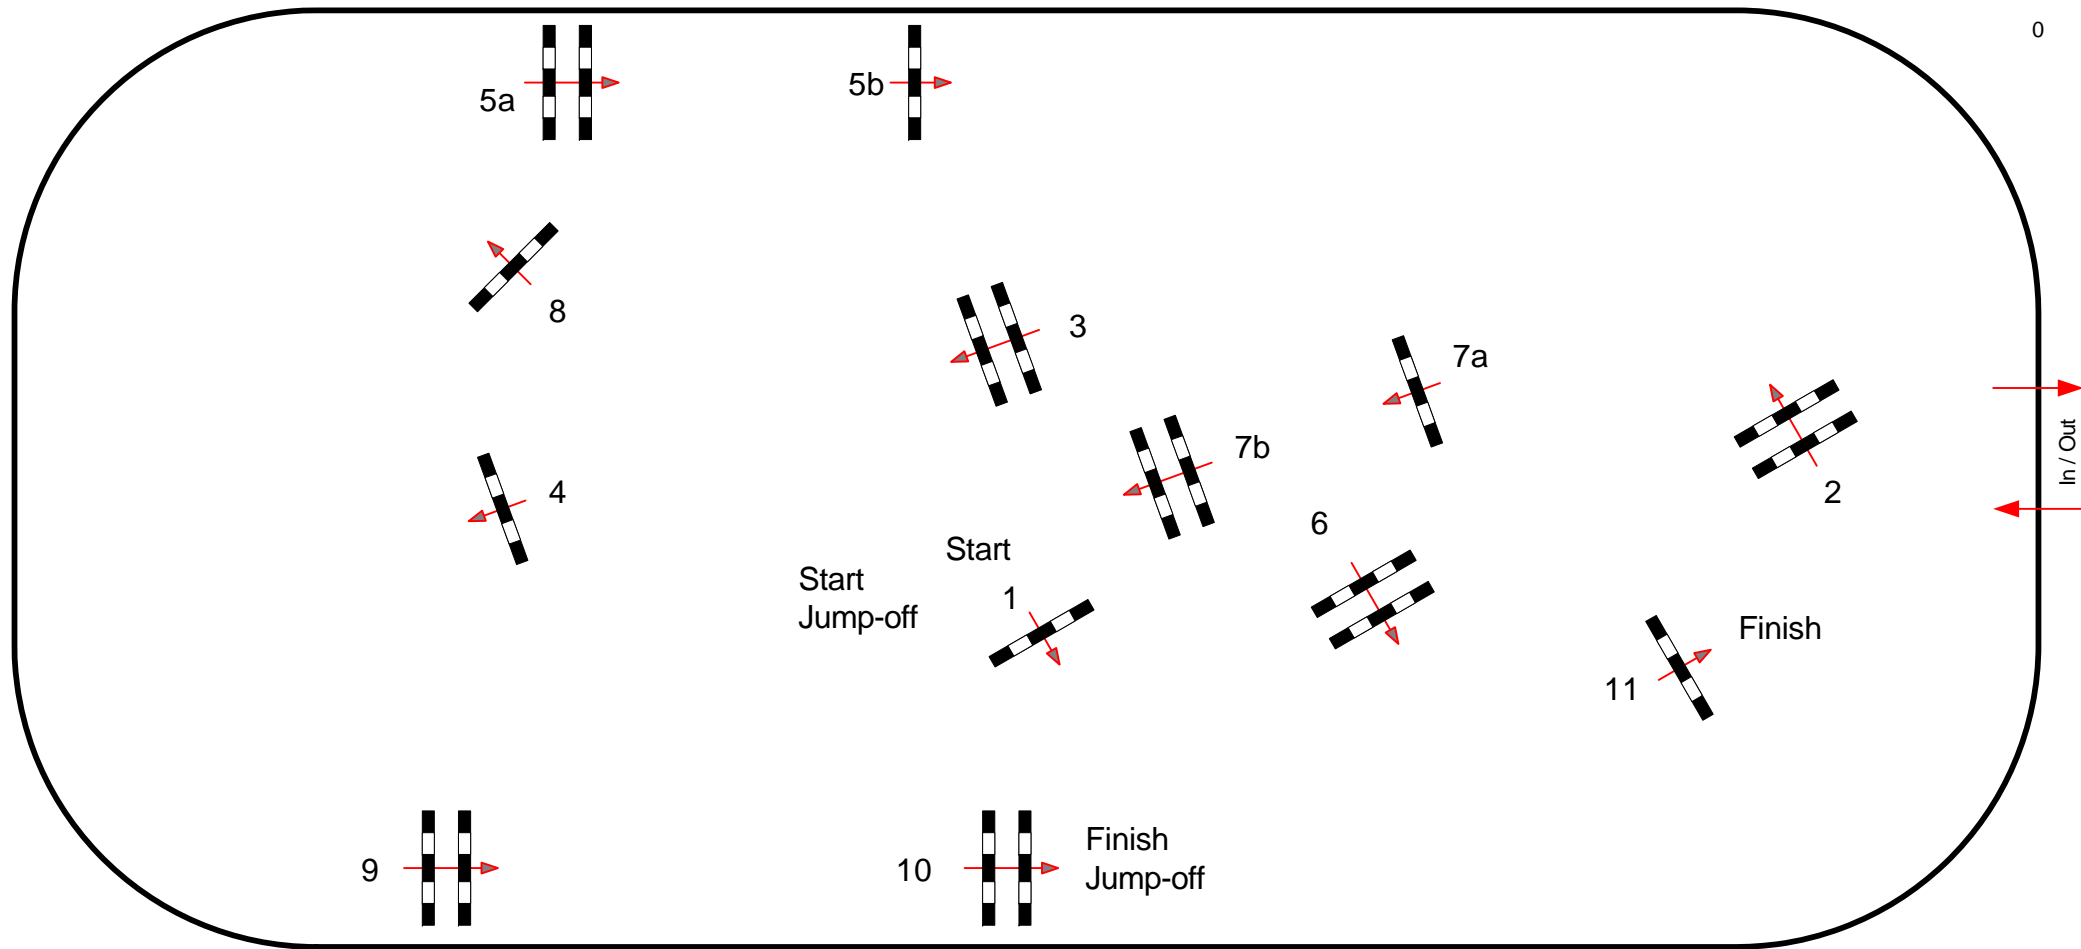

CSI **** Salzburg Arena - Amadeus Horse Indoors

28

Class No.: 28

K & W Jugend-Junioren Cup Finale

Competition with one jump-off

Sonntag, 11. Oktober 2009

Start: 17:30

Table: AM 5

National RG:

Height: 1,35 / 1,40 m

Speed: 350 m/min

Length: 370 m

Time allowed: 64 sec

Time limit: 128 sec

Obstacles: 11

Efforts: 13

Penalty sec:

Closed combination:

1st Jump-off: 1-2-3-5a-5b-8-10-

Length: 260 m

Time allowed: 45 sec

Time limit: 90 sec

2nd Jump-off:

Length: 0 m

Time allowed: 0 sec

Time limit: 0 sec

55 50 45 40 35 30 25 20 15 10 5 0

Course Designer
Georg Christoph Bödicker