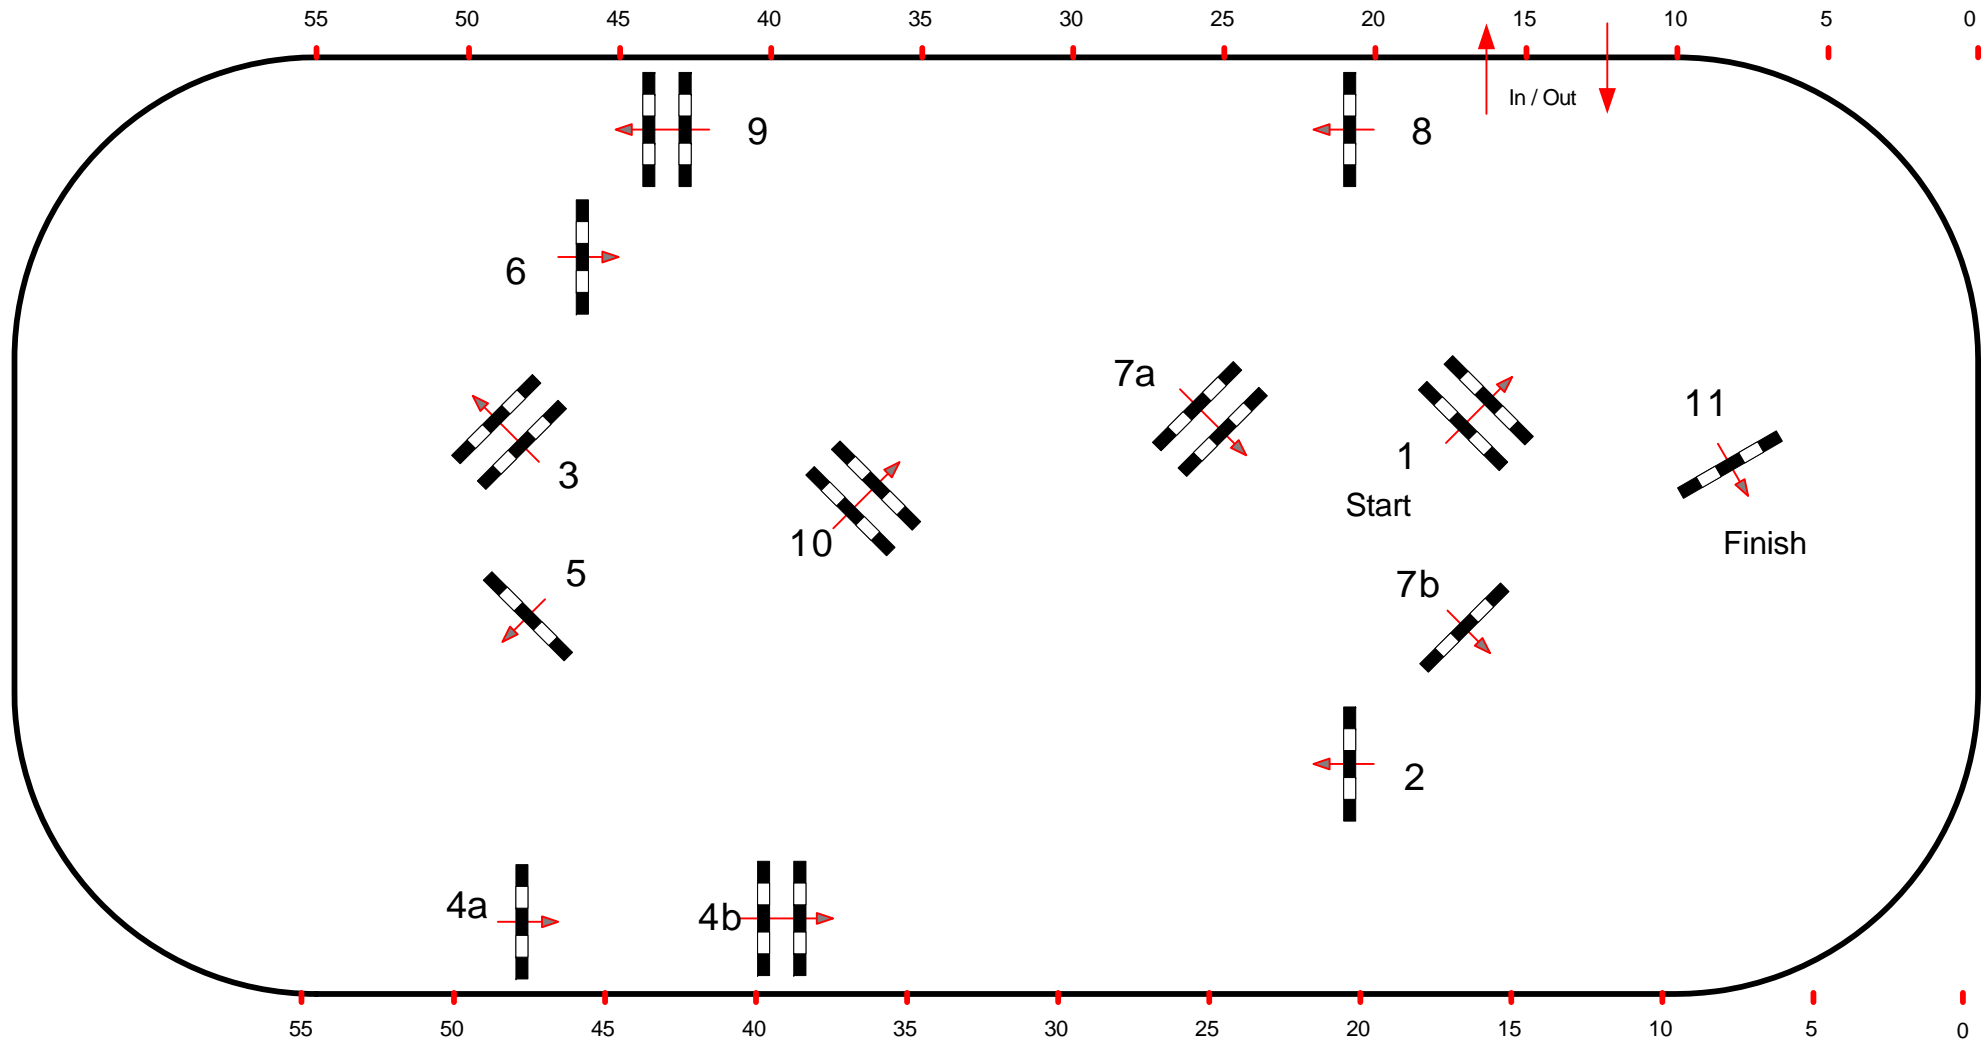

Obstacles: 11

1st Jump-off:

Length: 420 m

Efforts: 13

Length: 0 m

FEI RG / Art. 238 / 2.1

Time allowed: 72 sec

Penalty sec:

Time allowed: 0 sec

Time limit: 144 sec

Closed combination:

Time limit: 0 sec

Height: 1,35 m

1

Course Designer
Georg Christoph Bödicker
und Team