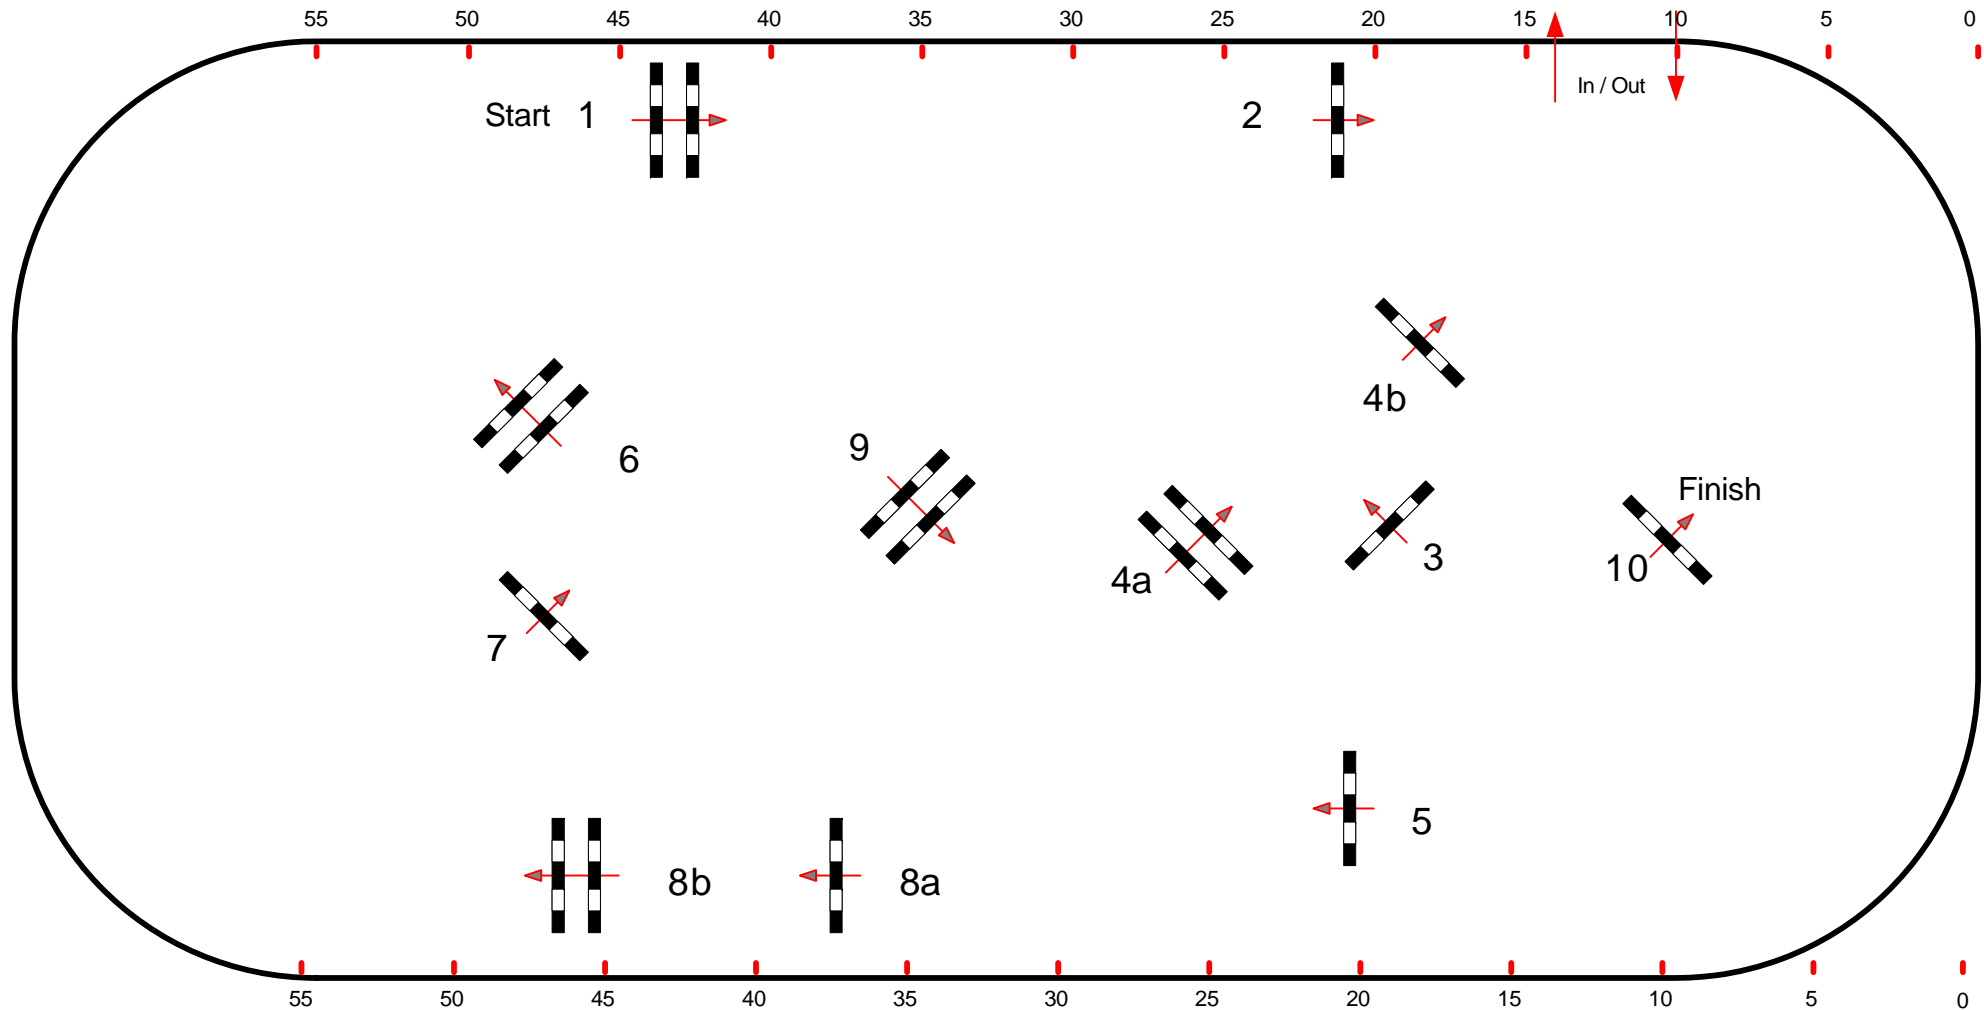

Obstacles: 10

1st Jump-off:

Length: 430 m

Efforts: 12

Length: 0 m

FEI RG / Art. 238 / 2.1

Time allowed: 74 sec

Penalty sec:

Time allowed: 0 sec

Height: 1,15 / 1,25 / 1,35 m

Time limit: 148 sec

Closed combination:

Time limit: 0 sec

2-3-4-

*Course Designer
Georg Christoph Bödicker
und Team*