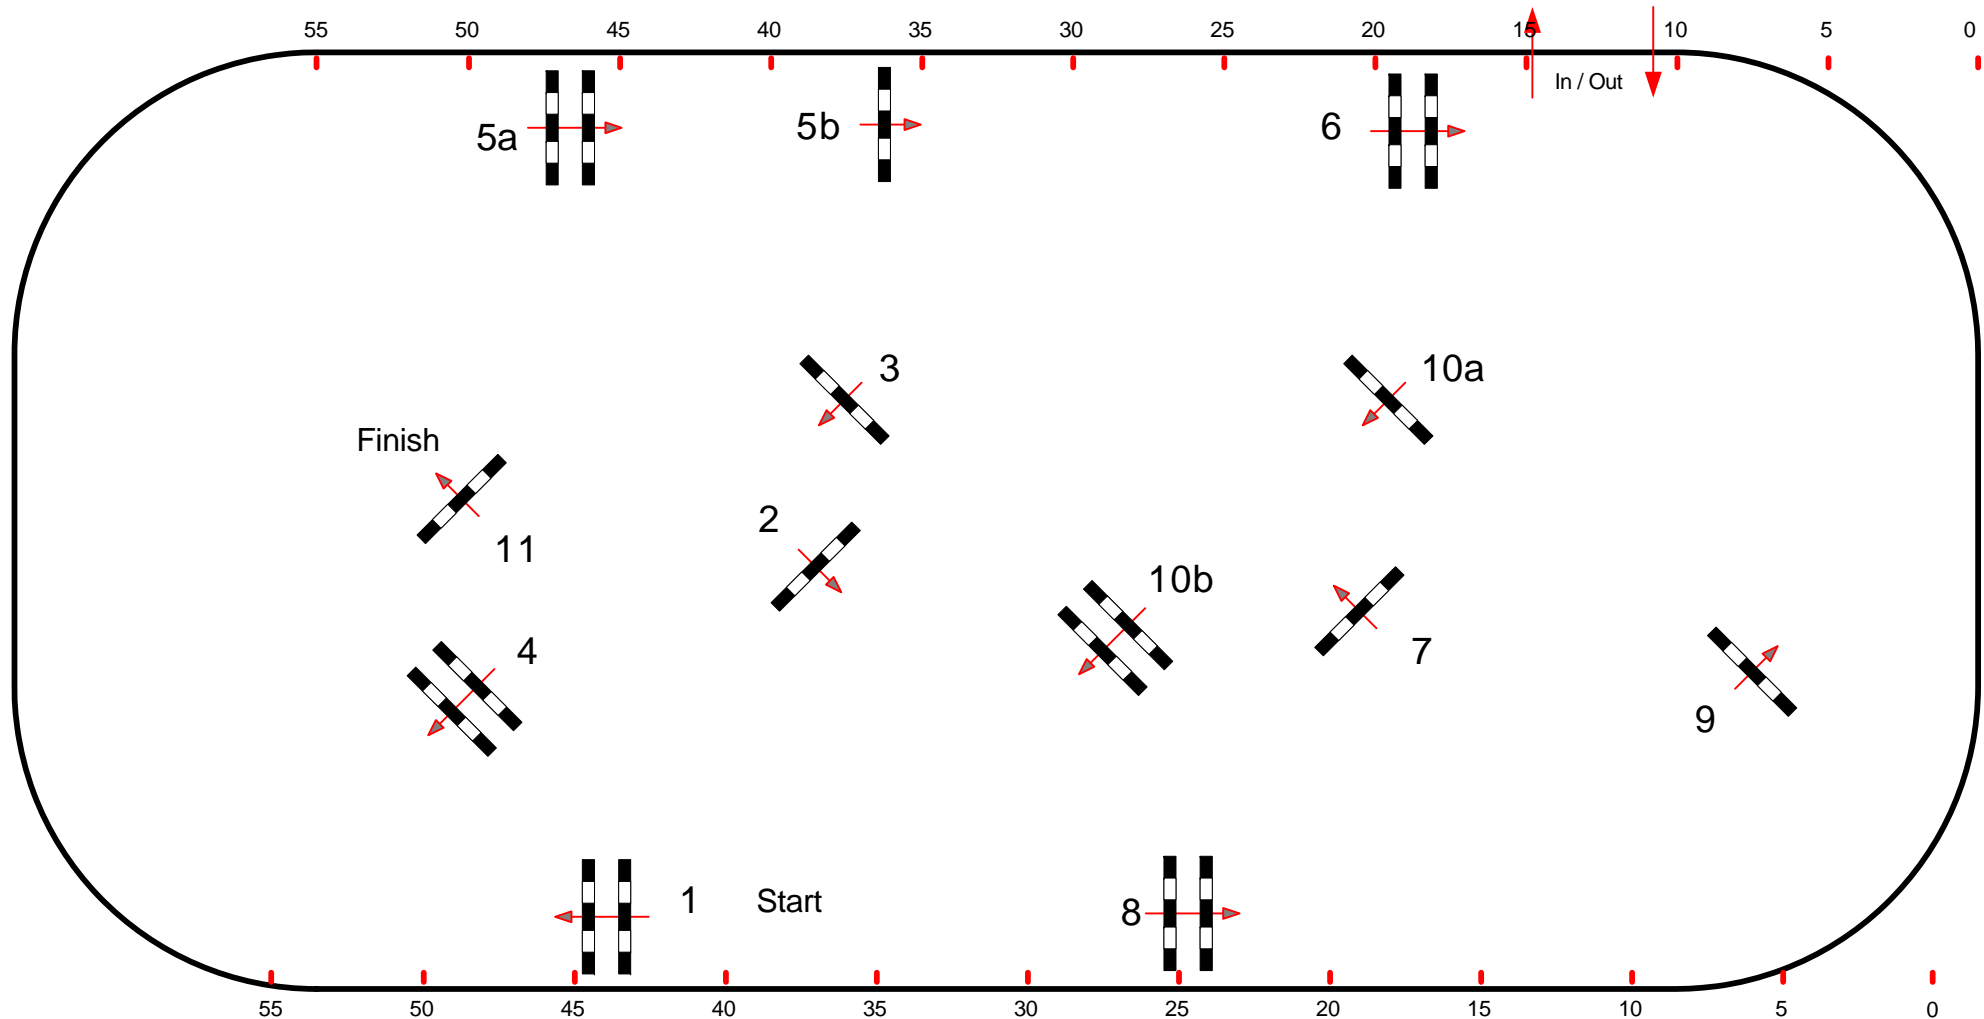

Obstacles: 11

1st Jump-off:

Length: 400 m

Efforts: 13

Length: 0 m

FEI RG / Art. 238 / 2.1

Time allowed: 69 sec

Penalty sec:

Time allowed: 0 sec

Time limit: 138 sec

Closed combination:

Time limit: 0 sec

Height: 1,45 m

5

*Course Designer
Georg Christoph Bödicker*