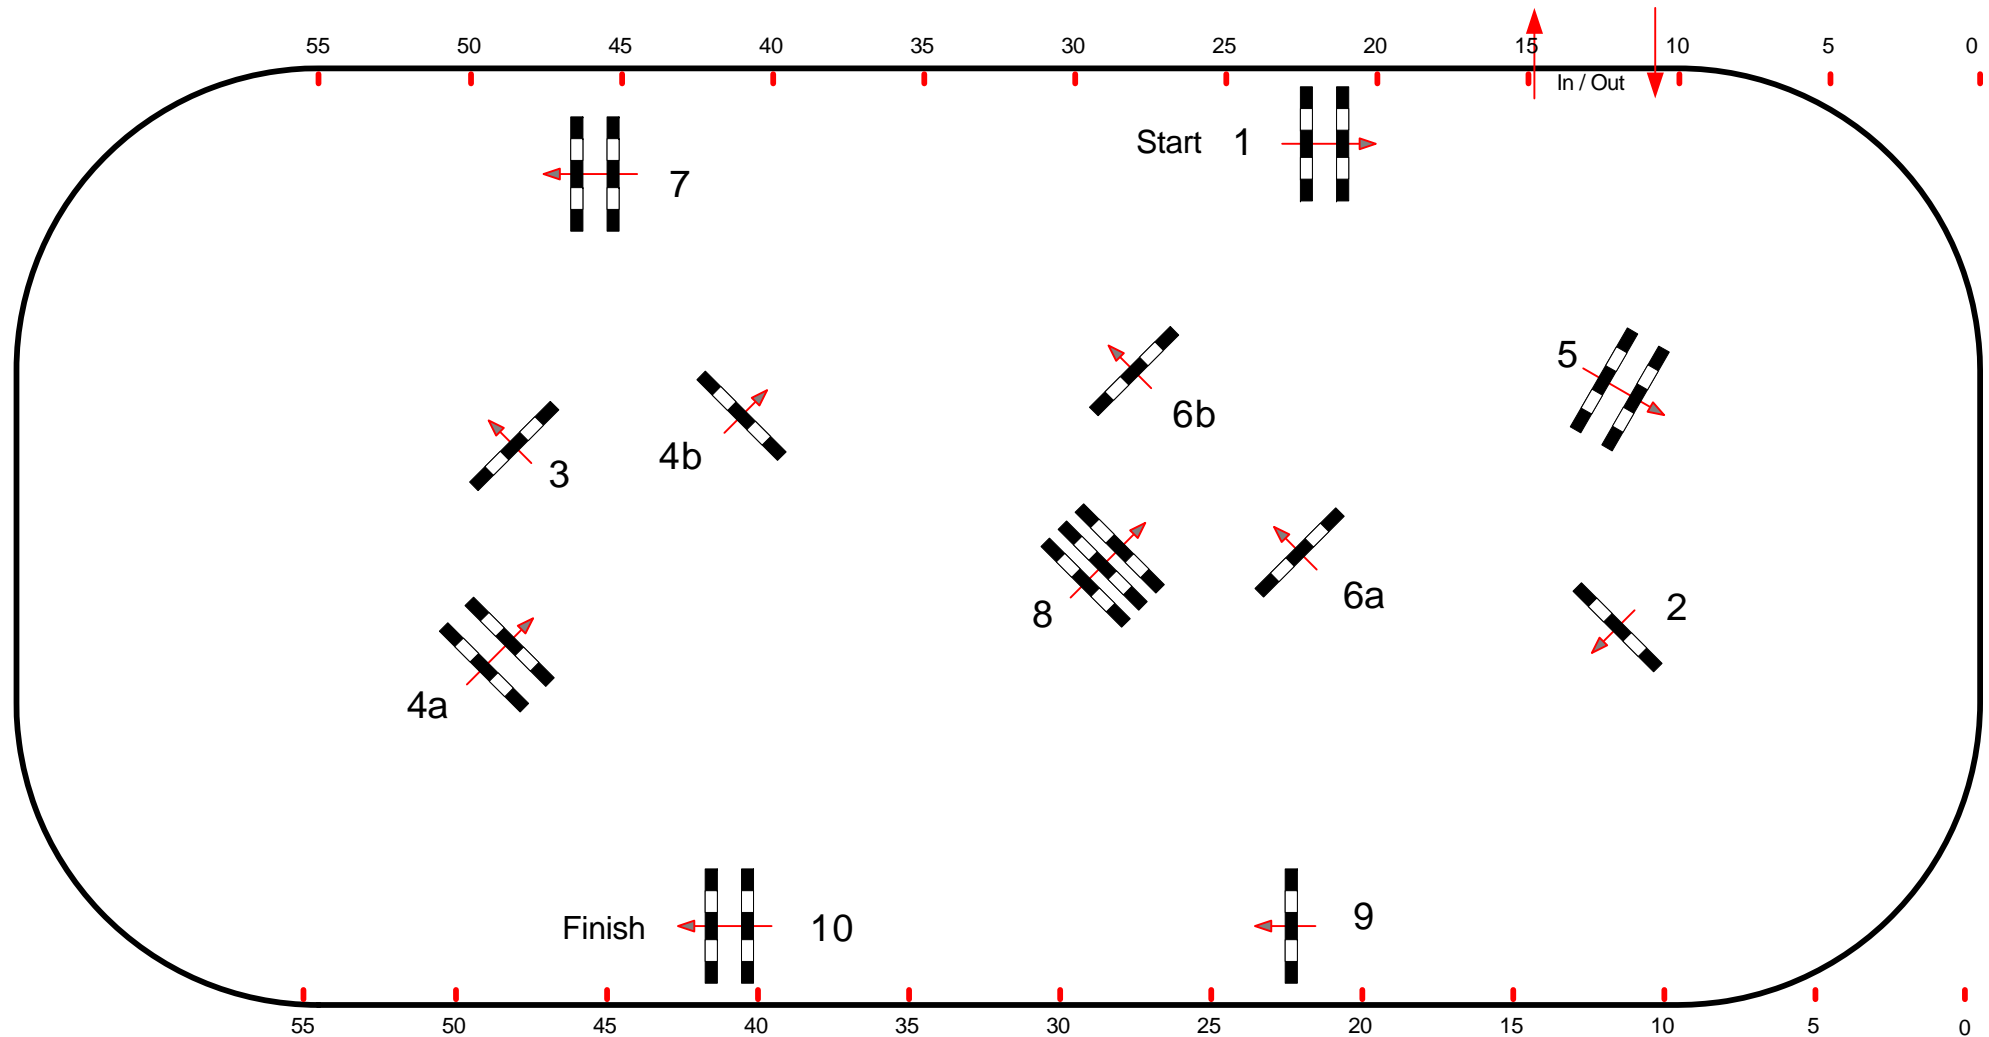

Obstacles: 10

1st Jump-off:

Length: 390 m

Efforts: 12

Length: 0 m

FEI RG / Art. 238 / 2.1

Time allowed: 67 sec

Penalty sec:

Time allowed: 0 sec

Height: 1,15 / 1,25 / 1,35 m

Time limit: 134 sec

Closed combination:

Time limit: 0 sec

7-8-9

Course Designer
Georg Christoph Bödicker
und Team