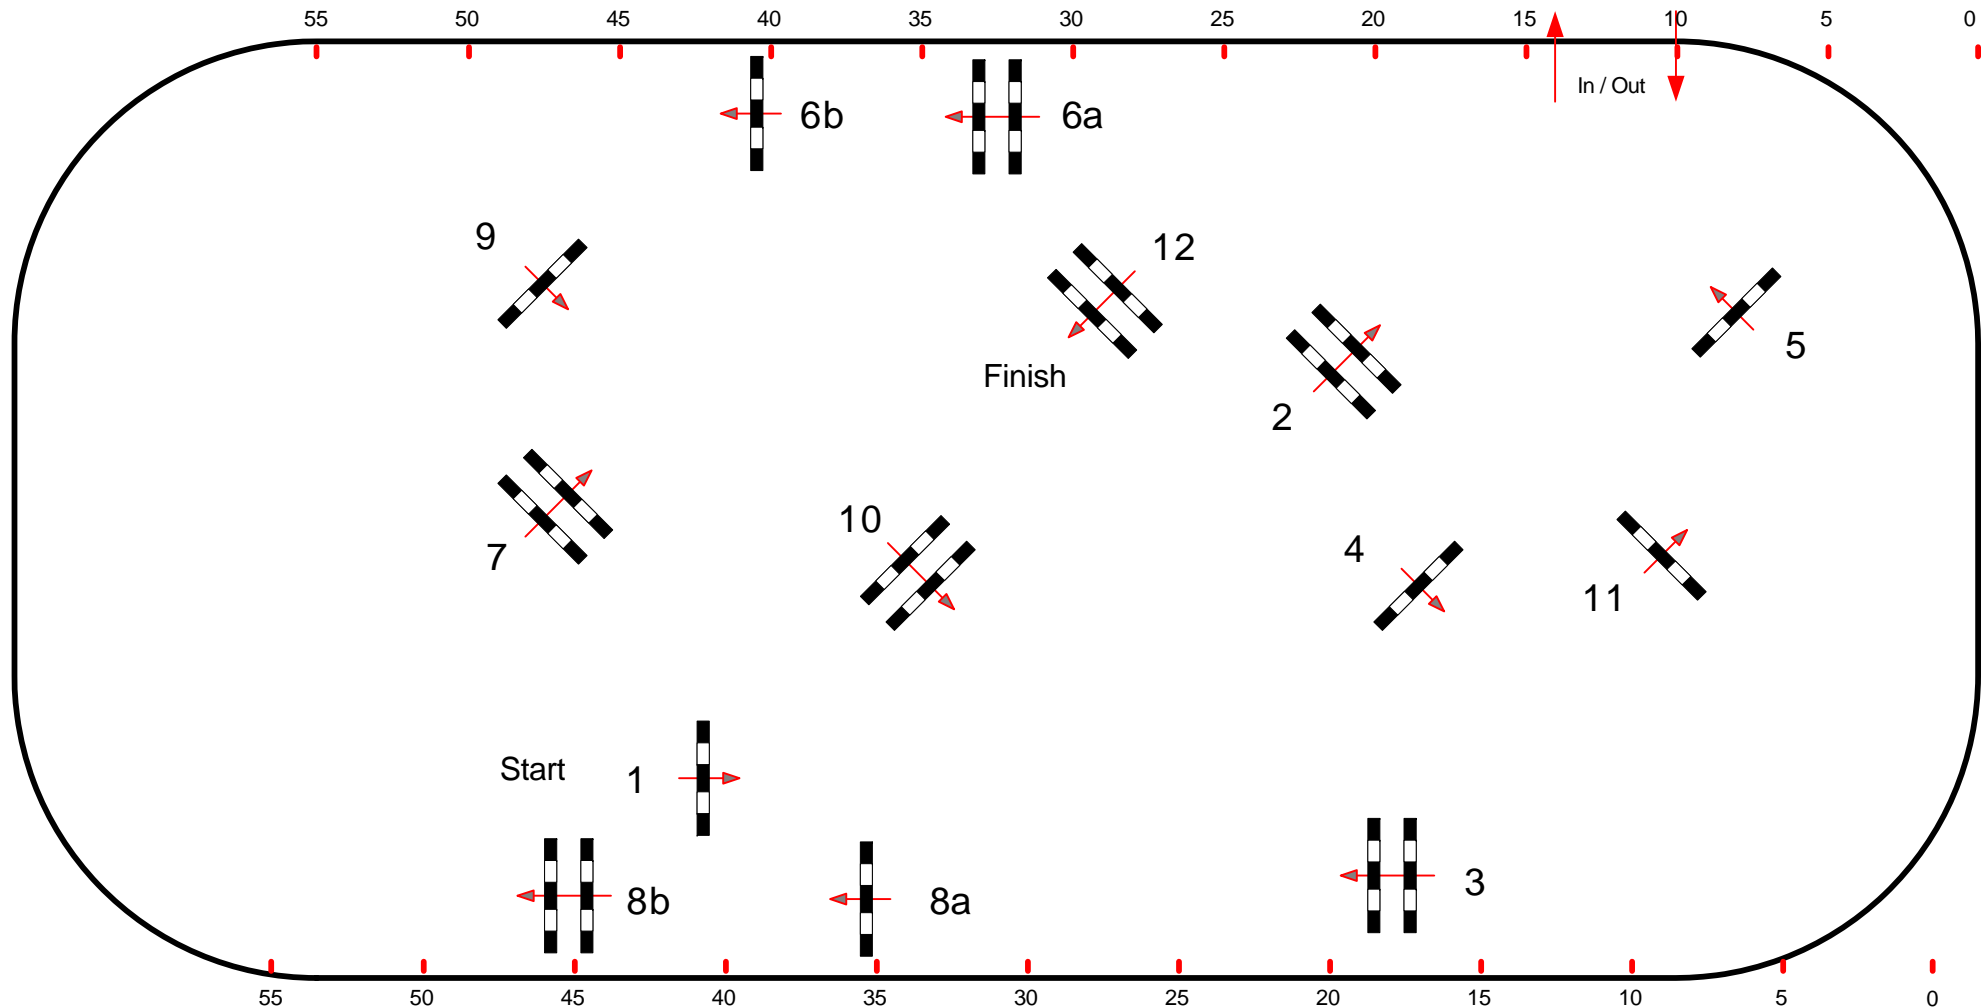

1st Jump-off:

Length: 410 m

Efforts: 14

Length: 0 m

FEI RG / Art. 238 / 2.1

Time allowed: 71 sec

Penalty sec:

Time allowed: 0 sec

Height: 1,50 m

Time limit: 142 sec

Closed combination:

Time limit: 0 sec

12

*Course Designer
Georg Christoph Bödicker
und Team*