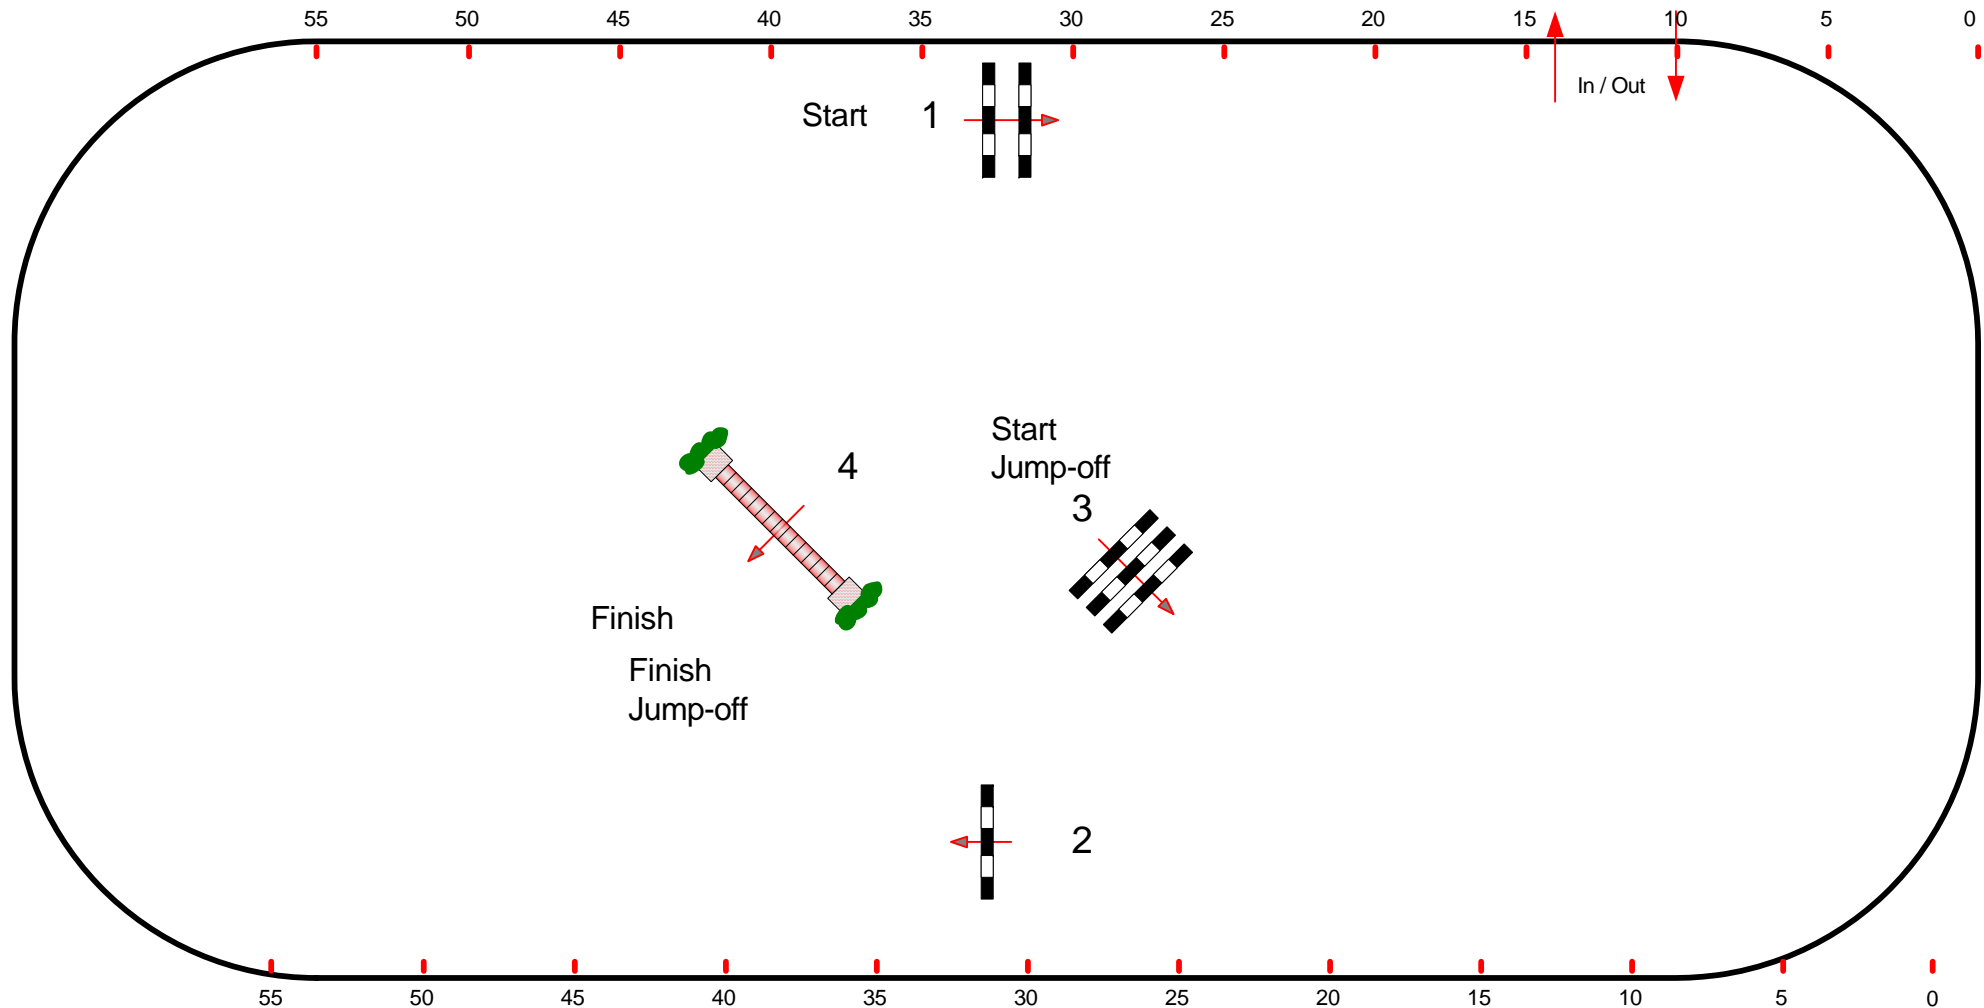

CSI **** Salzburg Arena - Amadeus Horse Indoors

Class No.: 13

Stable Obora High Fly Tour Finale

Puissance Competition

Freitag, 09. Oktober 2009

Start: 21:15

Table:
FEI RG / Art. 262/2
Height: 1,60 m

Speed: 350 m/min
Length: 0 m
Time allowed: 0 sec
Time limit: 0 sec

Obstacles: 4
Efforts: 4
Penalty sec:
Closed combination:

1st Jump-off: 3 - 4
Length: 0 m
Time allowed: 0 sec
Time limit: 0 sec

13

*Course Designer
Georg Christoph Bödicker
und Team*