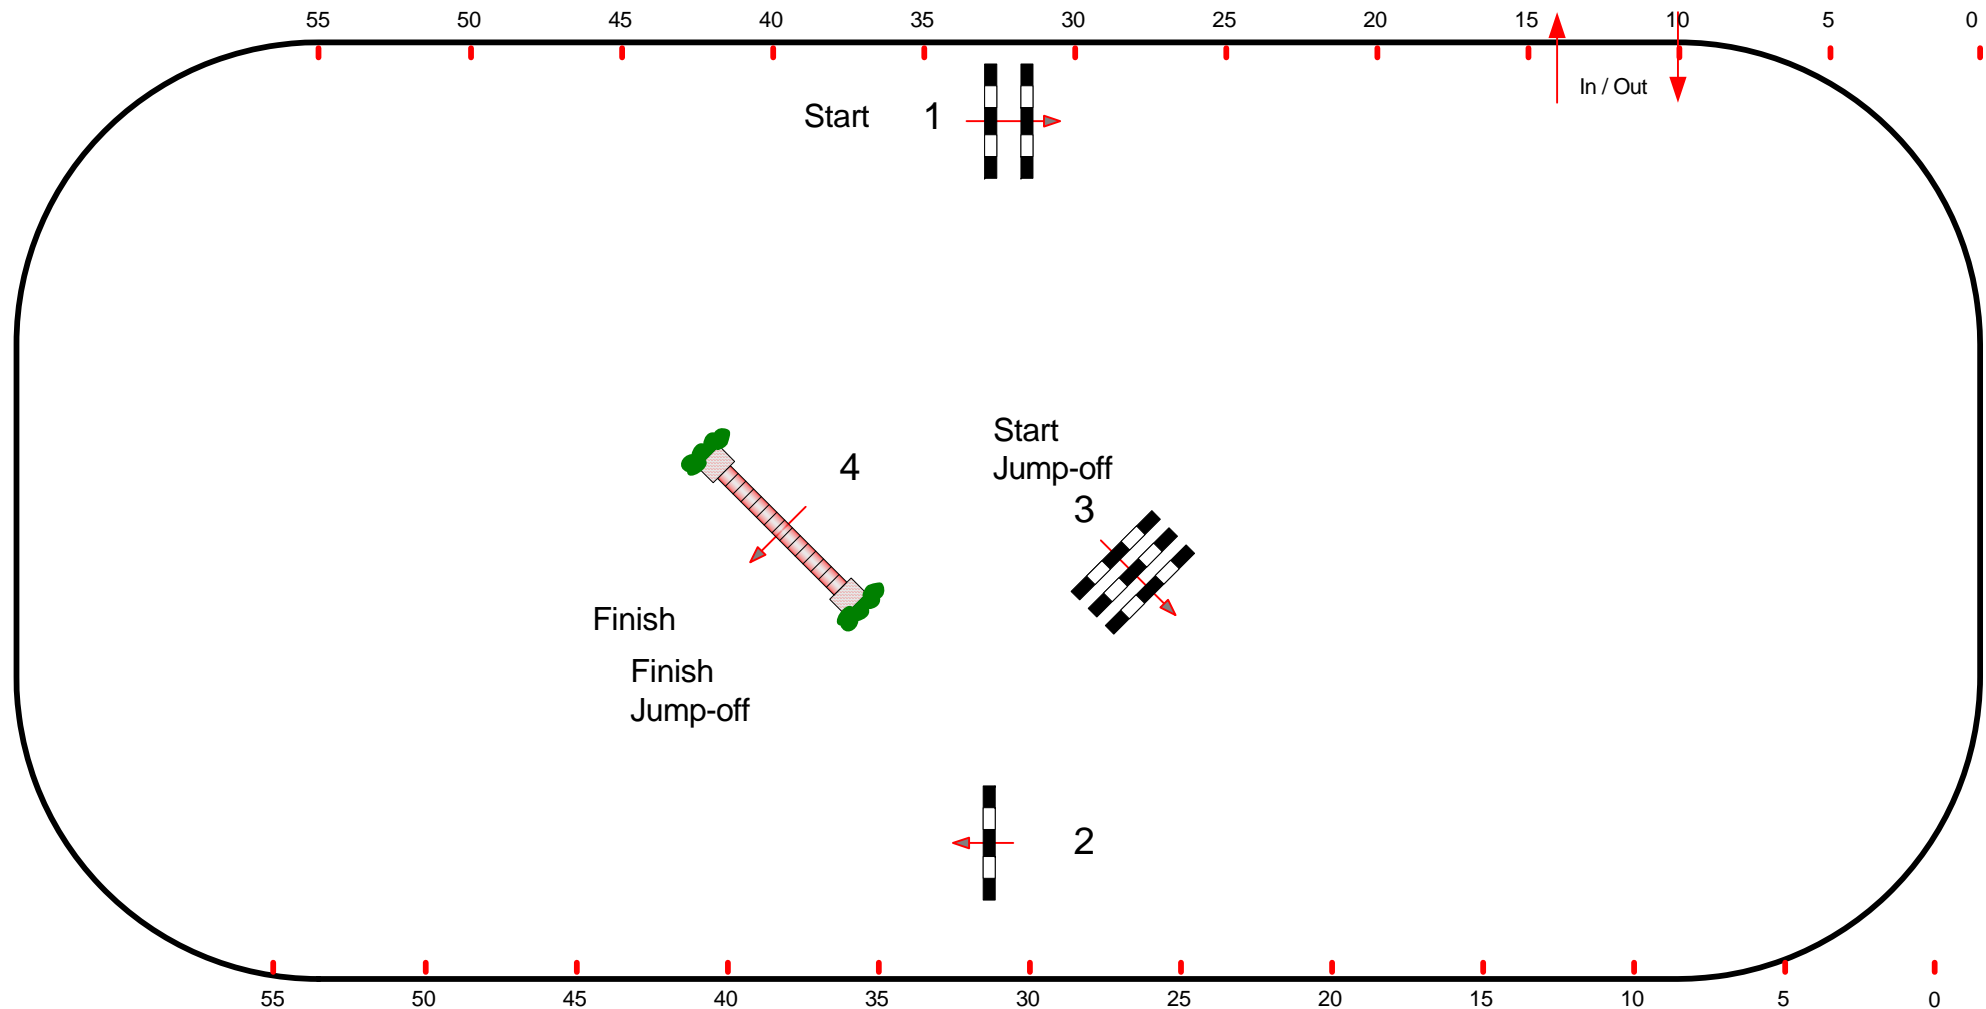

CSI **** Salzburg Arena - Amadeus Horse Indoors

Class No.: 13

Stable Obora High Fly Tour Finale

Puissance Competition

Freitag, 09. Oktober 2009

Start: 21:15

Table:
FEI RG / Art. 262/2
Height: 1,60 m

Speed: 350 m/min
Length: 0 m
Time allowed: 0 sec
Time limit: 0 sec

Obstacles: 4
Efforts: 4
Penalty sec:
Closed combination:

1st Jump-off: 3 - 4
Length: 0 m
Time allowed: 0 sec
Time limit: 0 sec

13

*Course Designer
Georg Christoph Bödicker
und Team*