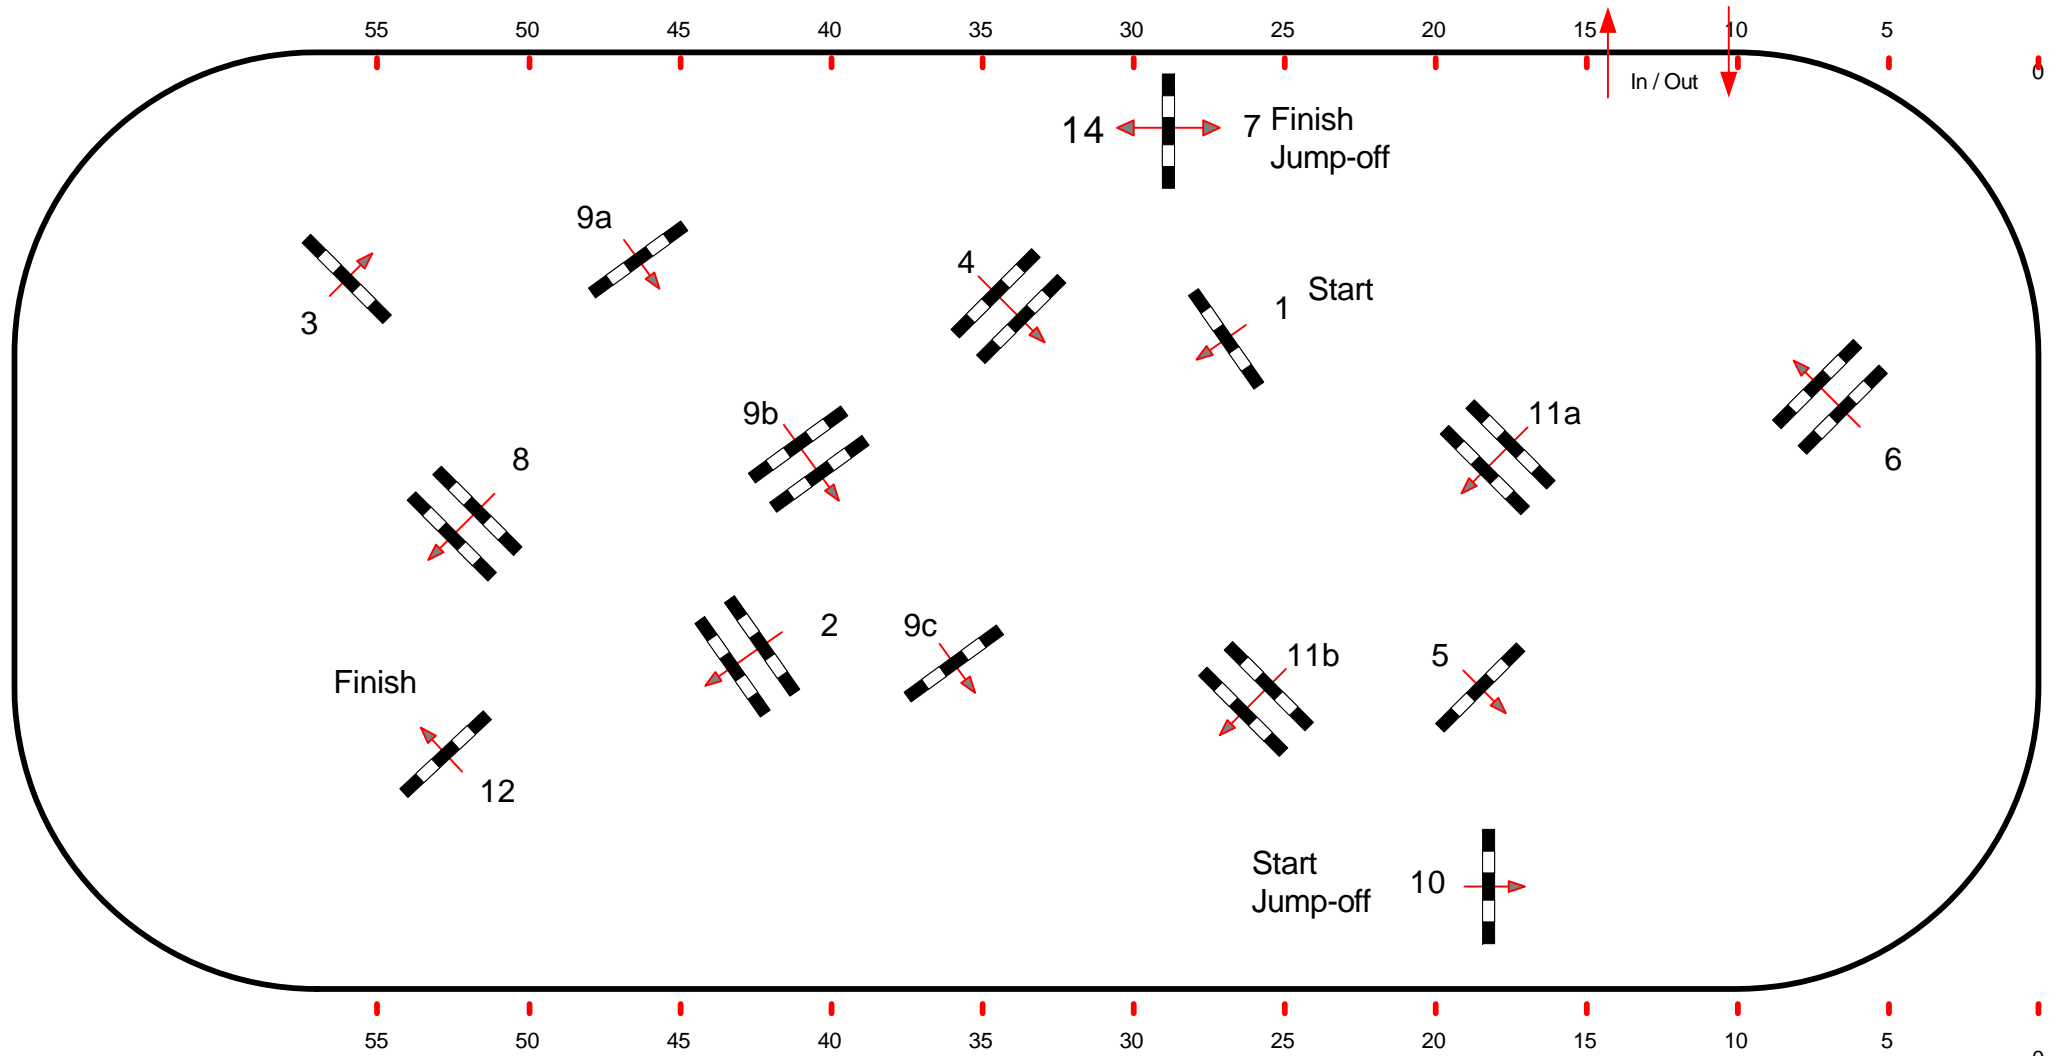

Obstacles: 12

1st Jump-off: 10-11a-12-9b-9c-2-3-14

Length: 380 m

Efforts: 15

Length: 290 m

FEI RG / Art. 238 / 2.2

Time allowed: 66 sec

Penalty sec:

Time allowed: 50 sec

Height: 1,55 m

Time limit: 132 sec

Closed combination:

Time limit: 100 sec

15

Course Designer  
Georg Christoph Bödicker