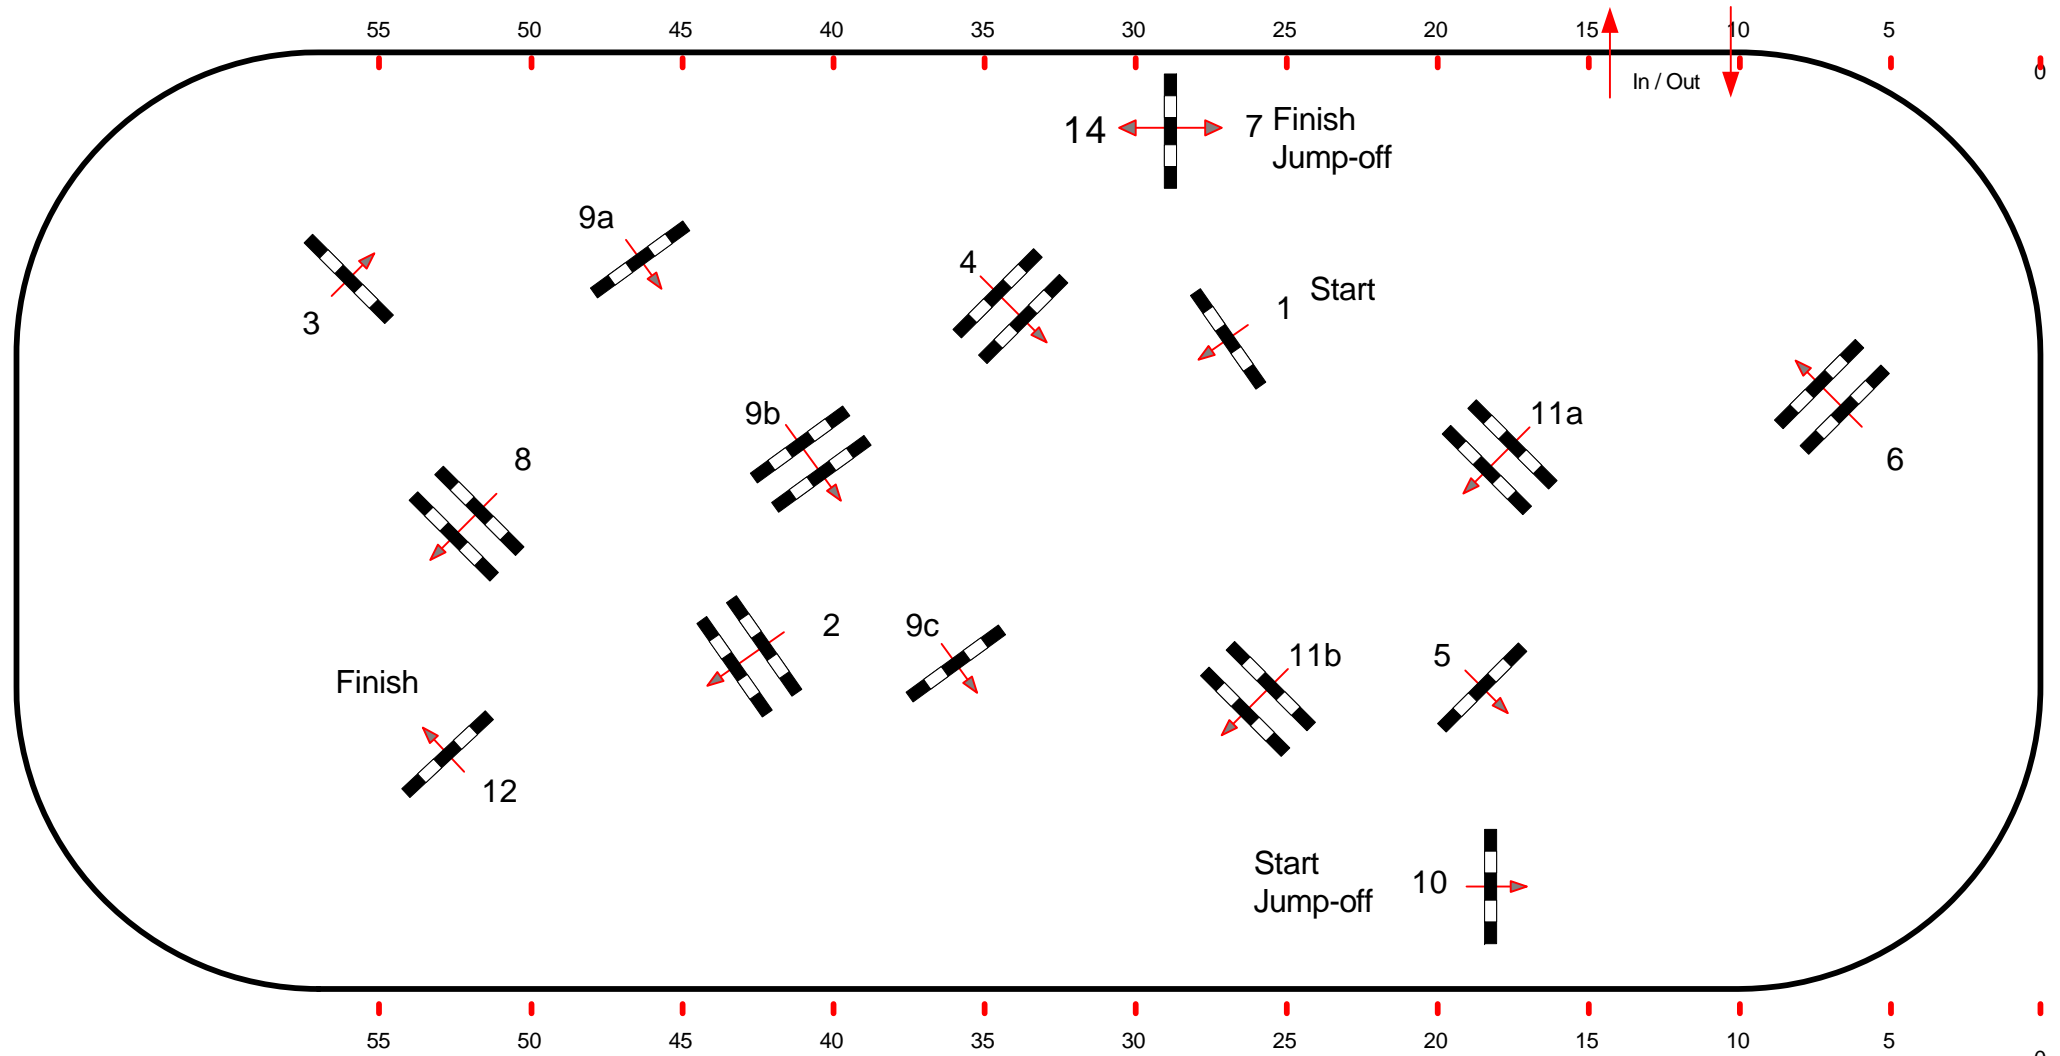

CSI **** Salzburg Arena - Amadeus Horse Indoors

Class No.: 15

TRUMER PILS CHAMPIONAT

Competition with one jump-off

Samstag, 10. Oktober 2009

Start: 17:45

Table: A

FEI RG / Art. 238 / 2.2
Height: 1,55 m

Speed: 350 m/min
Length: 380 m
Time allowed: 66 sec
Time limit: 132 sec

Obstacles: 12
Efforts: 15
Penalty sec:
Closed combination:

1st Jump-off: **10-11a-12-9b-9c-2-3-14**
Length: 290 m
Time allowed: 50 sec
Time limit: 100 sec

15

Course Designer
Georg Christoph Bödicker