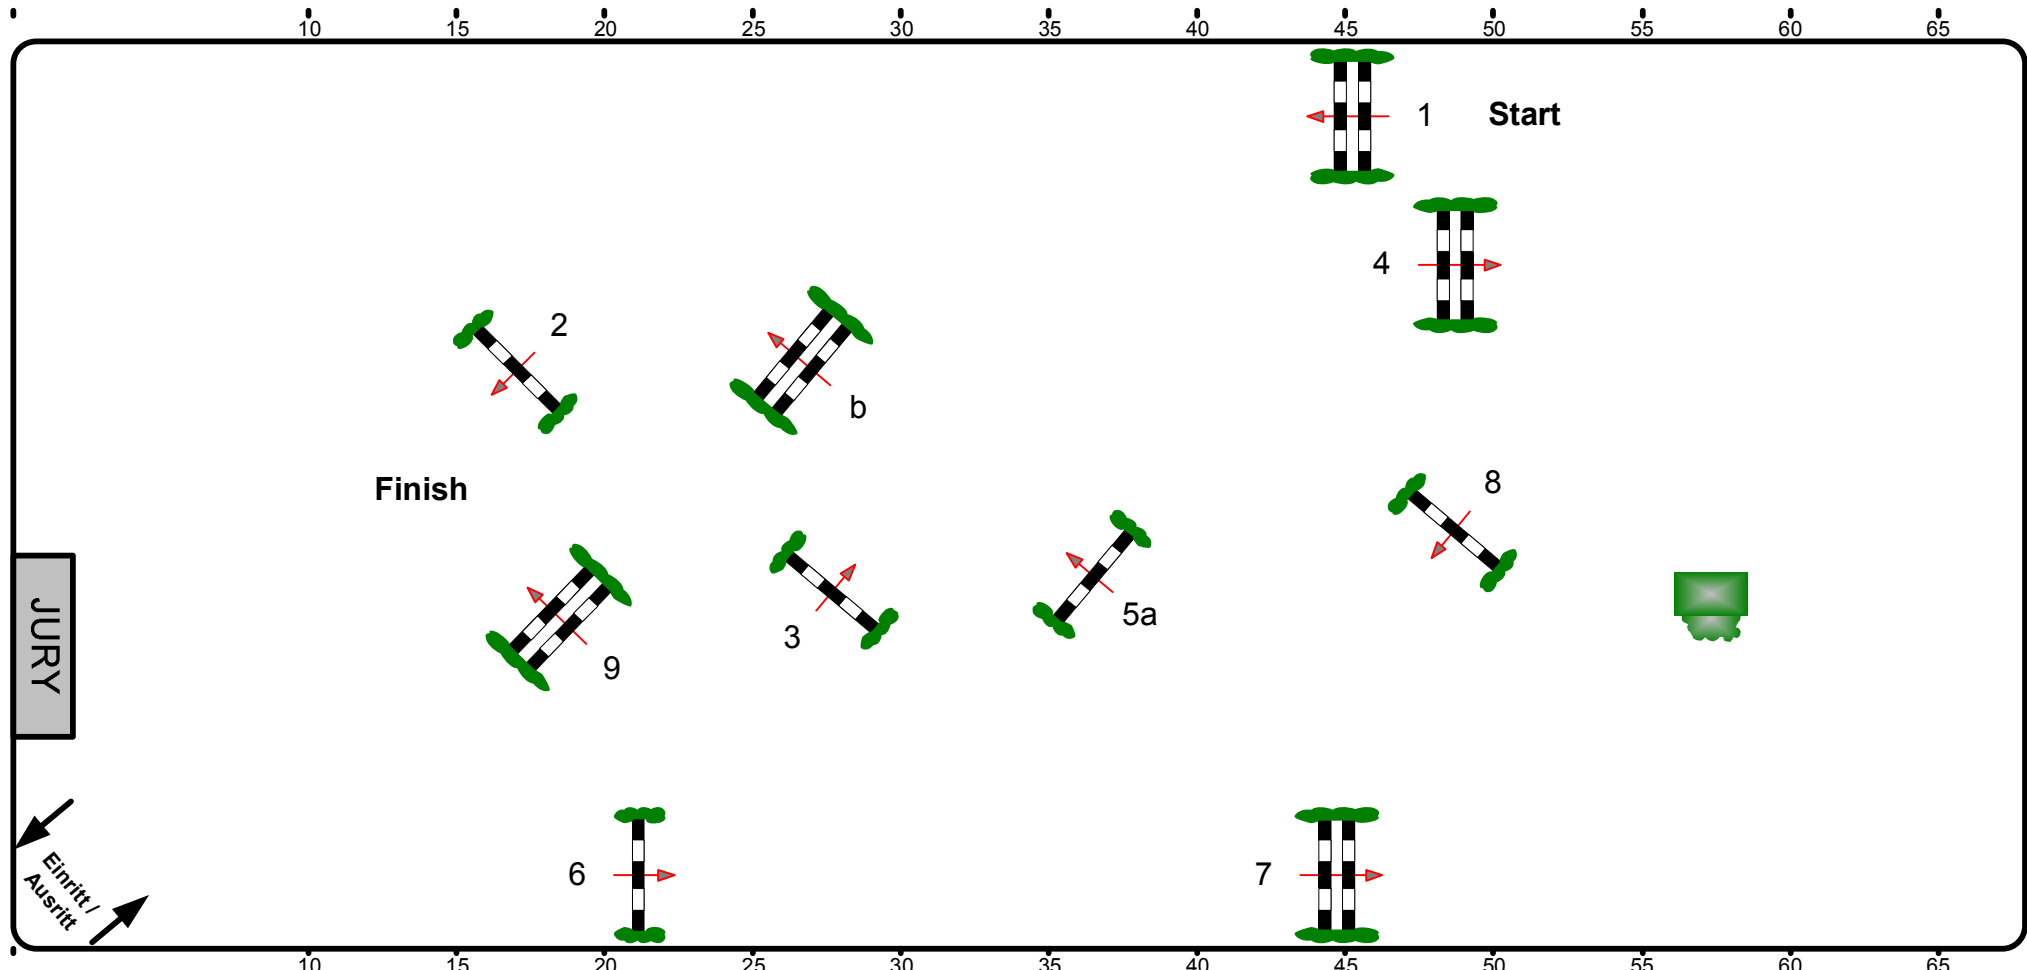

Adventsturnier Dresden 2009

Klasse L

Donnerstag, 26. November 2009

Start: 14:35 Uhr

Table: A	Speed: 350 m/min	Obstacles: 9	1st Jump-off: Length: 0 m	2nd Jump-off: Length: 0 m
National RG: 363.1	Length: 340 m	Efforts: 10	Time allowed: 0 sec	Time allowed: 0 sec
FEI RG / Art.	Time allowed: 59 sec	Penalty sec:	Time limit: 0 sec	Time limit: 0 sec
Height: 1,15 m	Time limit: 118 sec	Closed combination:		

68 x 30

Course Designer
Wolfgang Meyer (GER)
Marco Hesse (GER)