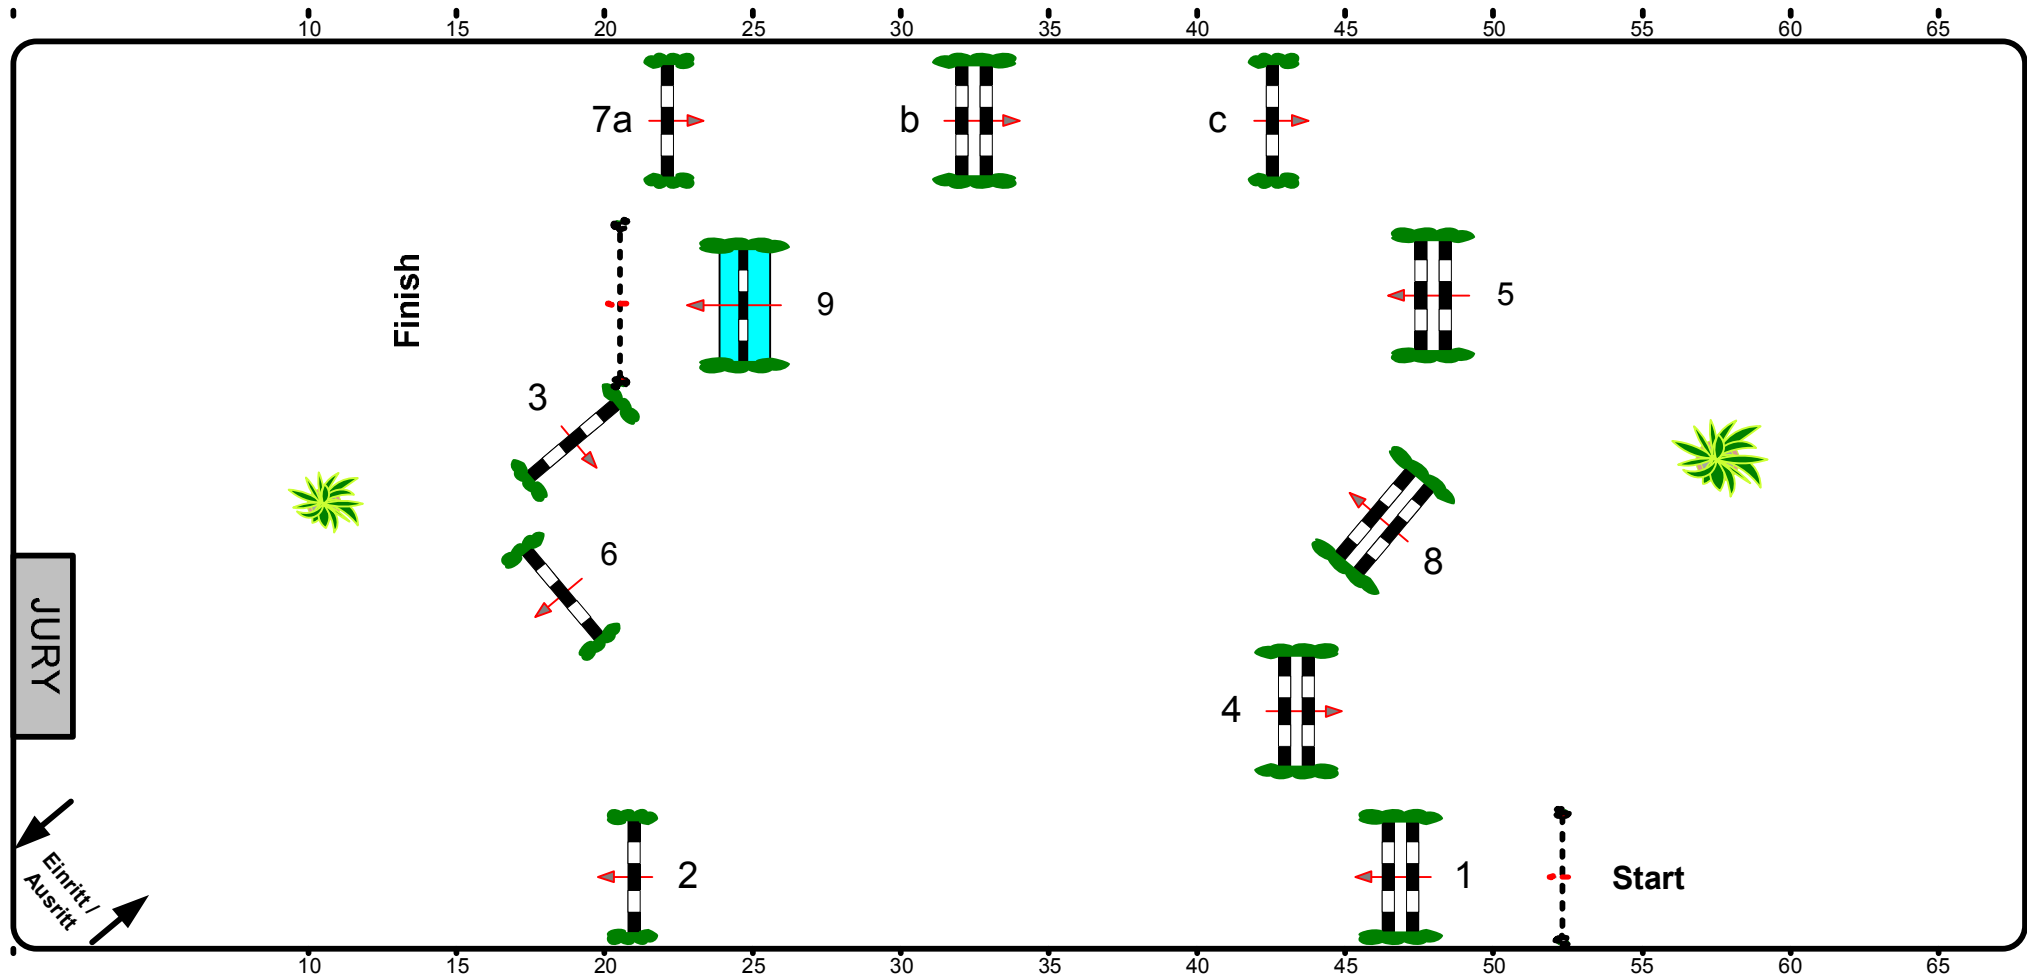

Adventsturnier Dresden 2009

Klasse M

Donnerstag, 26. November 2009

Start: 19:10 Uhr

Table: A	Speed: 350 m/min	Obstacles: 9	1st Jump-off: Length: 0 m	2nd Jump-off: Length: 0 m
National RG:	Length: 355 m	Efforts: 11	Time allowed: 0 sec	Time allowed: 0 sec
FEI RG / Art. 363.1	Time allowed: 61 sec	Penalty sec:	Time limit: 0 sec	Time limit: 0 sec
Height: 1,25 m	Time limit: 122 sec	Closed combination:		

68 x 30

Course Designer
Wolfgang Meyer (GER)
Marco Hesse (GER)