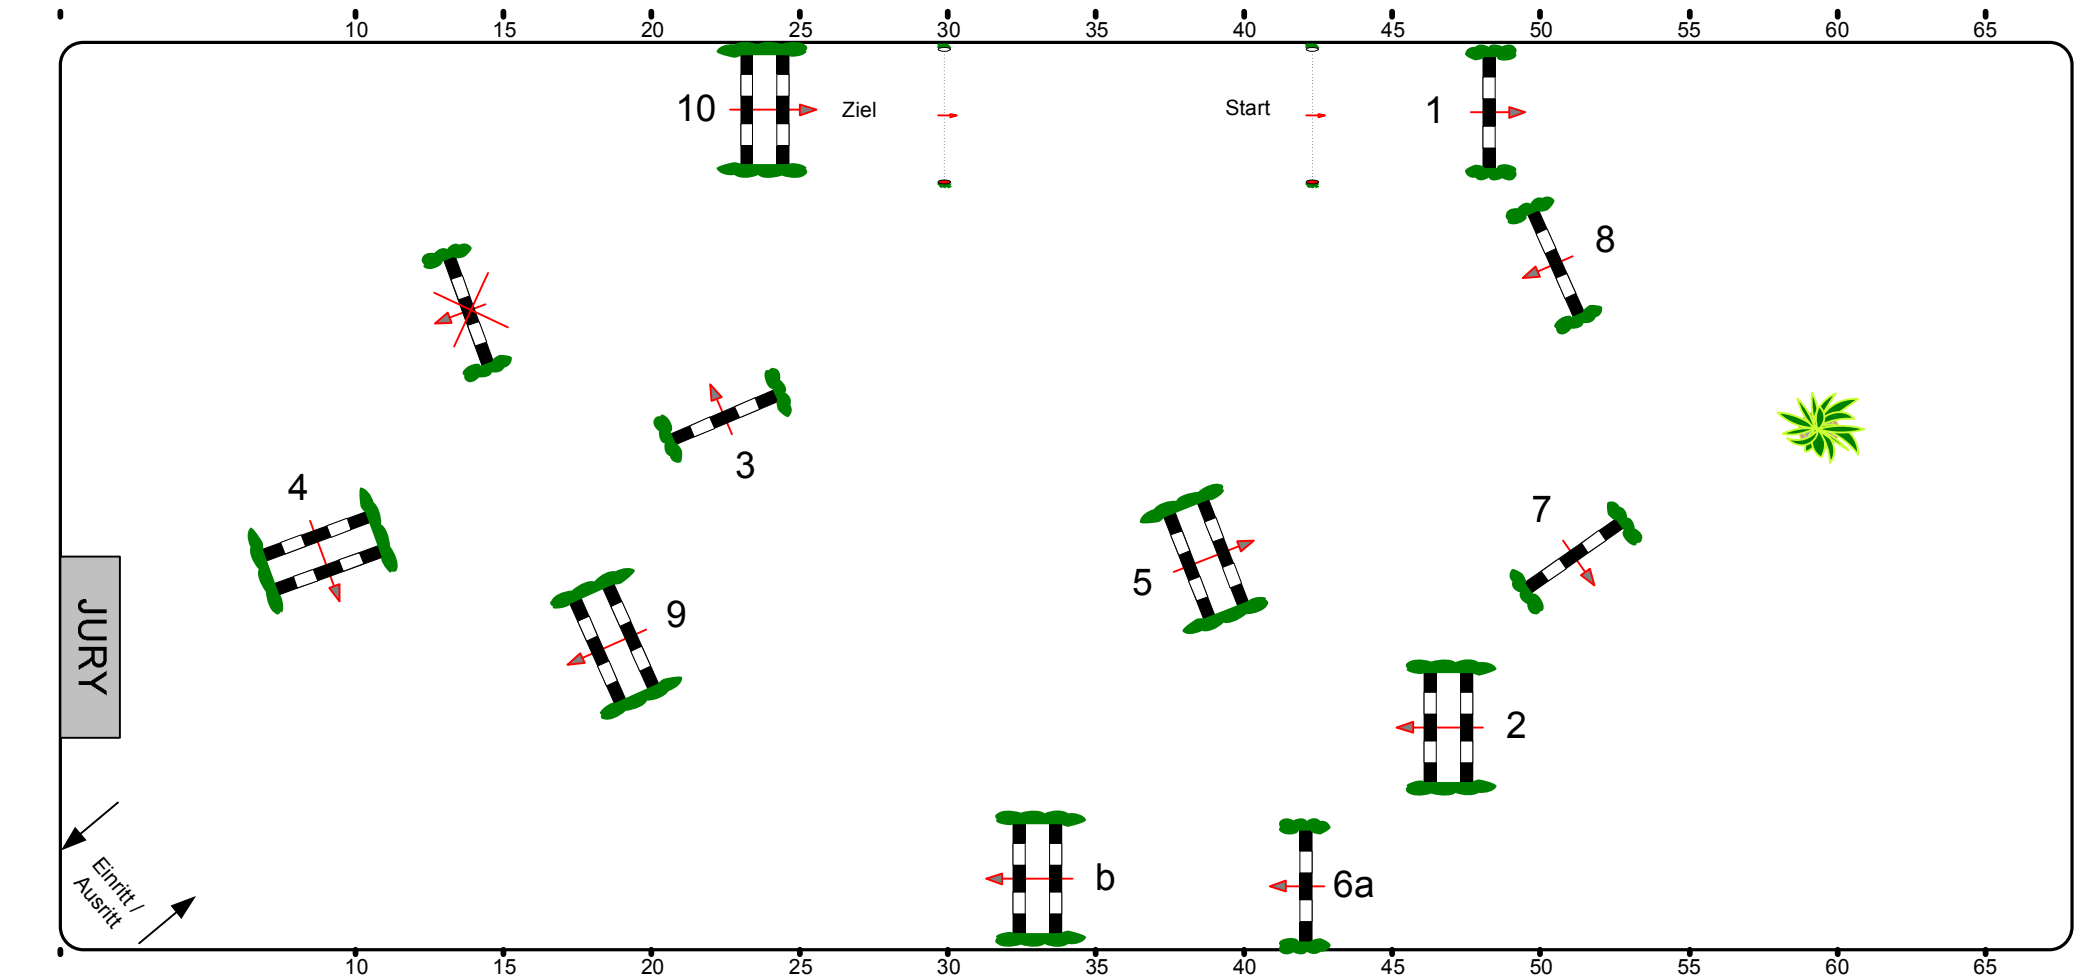

Wettbewerb CSI***Dresden 2009

Fehler/Zeit

Freitag, 27. November 2009

Start: 8:40 Uhr

Table: A	Speed: 350 m/min	Obstacles: 10	1st Jump-off: 0 m	2nd Jump-off: 0 m
National RG: 501.A1	Length: 360 m	Efforts: 11	Length: 0 m	Length: 0 m
FEI RG / Art.	Time allowed: 62 sec	Penalty sec:	Time allowed: 0 sec	Time allowed: 0 sec
Height: 1,35 m	Time limit: 124 sec	Closed combination:	Time limit: 0 sec	Time limit: 0 sec

68 x 30

Course Designer
Wolfgang Meyer (GER)
Marco Hesse (GER)