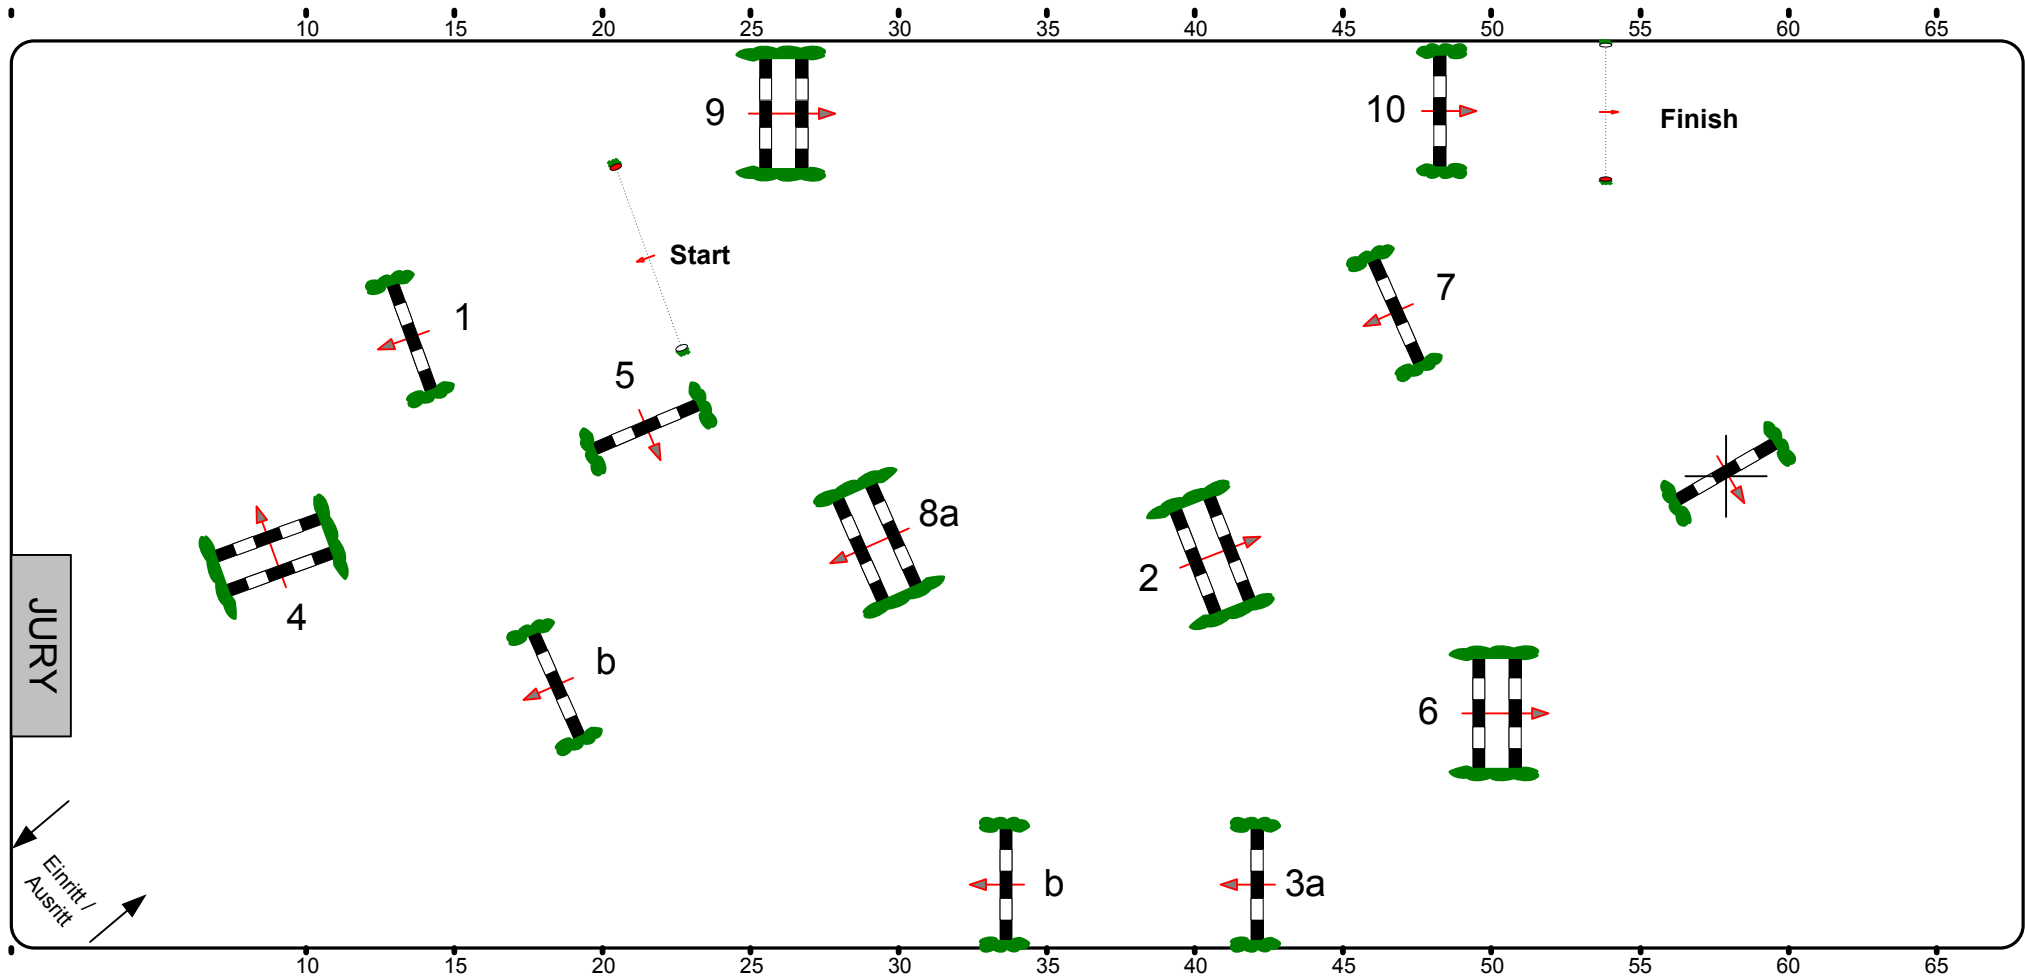

Adventsturnier CSI***Dresden 2009

Class No.:

7

Youngster Tour

Competition against the clock

Freitag, 27. November 2009

Start: 12:40 Uhr

Table: A
National RG:
FEI RG / Art. 238.2.2
Height: 1,40 m

Speed: 350 m/min
Length: 380 m
Time allowed: 66 sec
Time limit: 132 sec

Obstacles: 10
Efforts: 12
Penalty sec:
Closed combination:

1st Jump-off:
Length: 0 m
Time allowed: 0 sec
Time limit: 0 sec

2nd Jump-off:
Length: 0 m
Time allowed: 0 sec
Time limit: 0 sec

68 x 30

Course Designer
Wolfgang Meyer (GER)
Marco Hesse (GER)