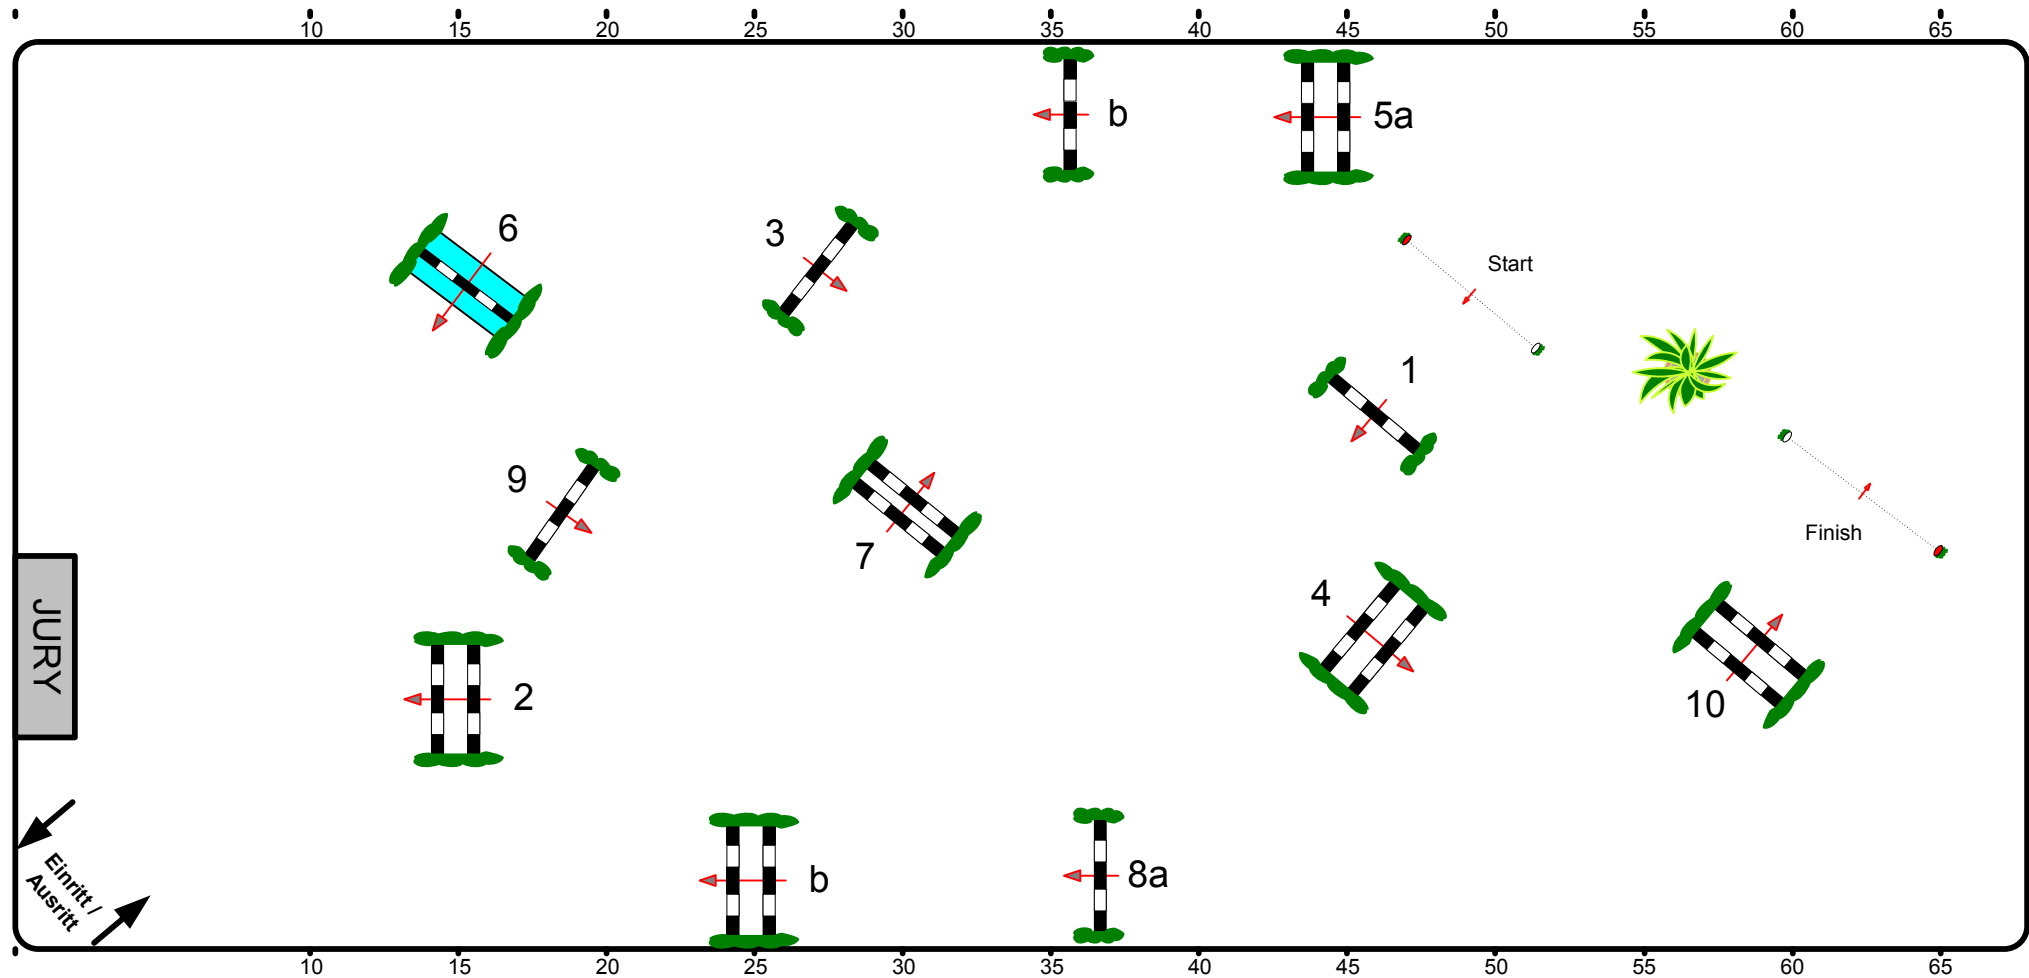

Adventsturnier Dresden 2009

Class No.:

1

Opening Competition

Competition against the clock

Freitag, 27. November 2009

Start: 15:20 Uhr

Table: A
National RG:
FEI RG / Art. 238.2.1
Height: 1,40 m

Speed: 350 m/min
Length: 400 m
Time allowed: 69 sec
Time limit: 138 sec

Obstacles: 10
Efforts: 12
Penalty sec:
Closed combination:

1st Jump-off:
Length: 0 m
Time allowed: 0 sec
Time limit: 0 sec

2nd Jump-off:
Length: 0 m
Time allowed: 0 sec
Time limit: 0 sec

68 x 30

Course Designer
Wolfgang Meyer (GER)
Marco Hesse (GER)