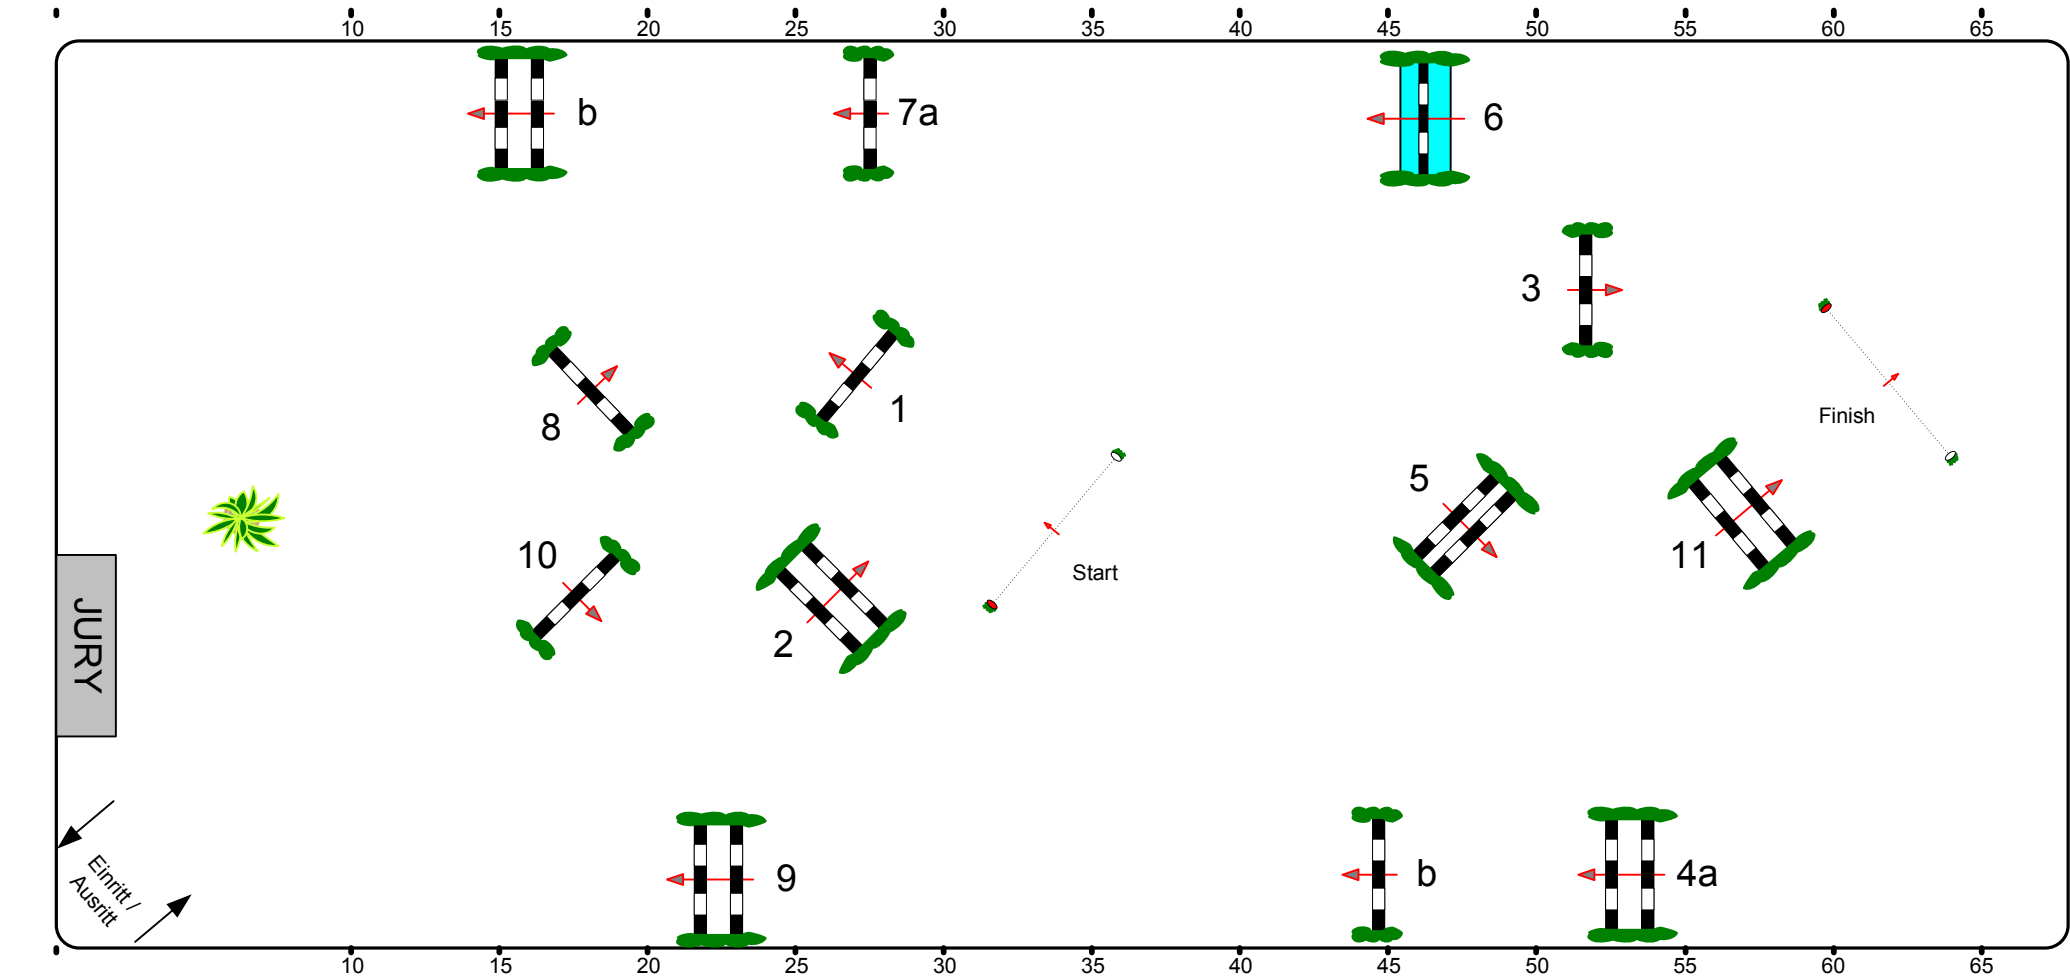

Adventsturnier CSI***Dresden 2009

Class No.: **4** Big Tour

Competition against the clock

Freitag, 27. November 2009

Start: 21:35 Uhr

Table: A
National RG:
FEI RG / Art. 238.2.1
Height: 1,40 m

Speed: 350 m/min
Length: 430 m
Time allowed: 74 sec
Time limit: 148 sec

Obstacles: 11
Efforts: 13
Penalty sec:
Closed combination:

1st Jump-off:
Length: 0 m
Time allowed: 0 sec
Time limit: 0 sec

2nd Jump-off:
Length: 0 m
Time allowed: 0 sec
Time limit: 0 sec

68 x 30

Course Designer
Wolfgang Meyer (GER)
Marco Hesse (GER)