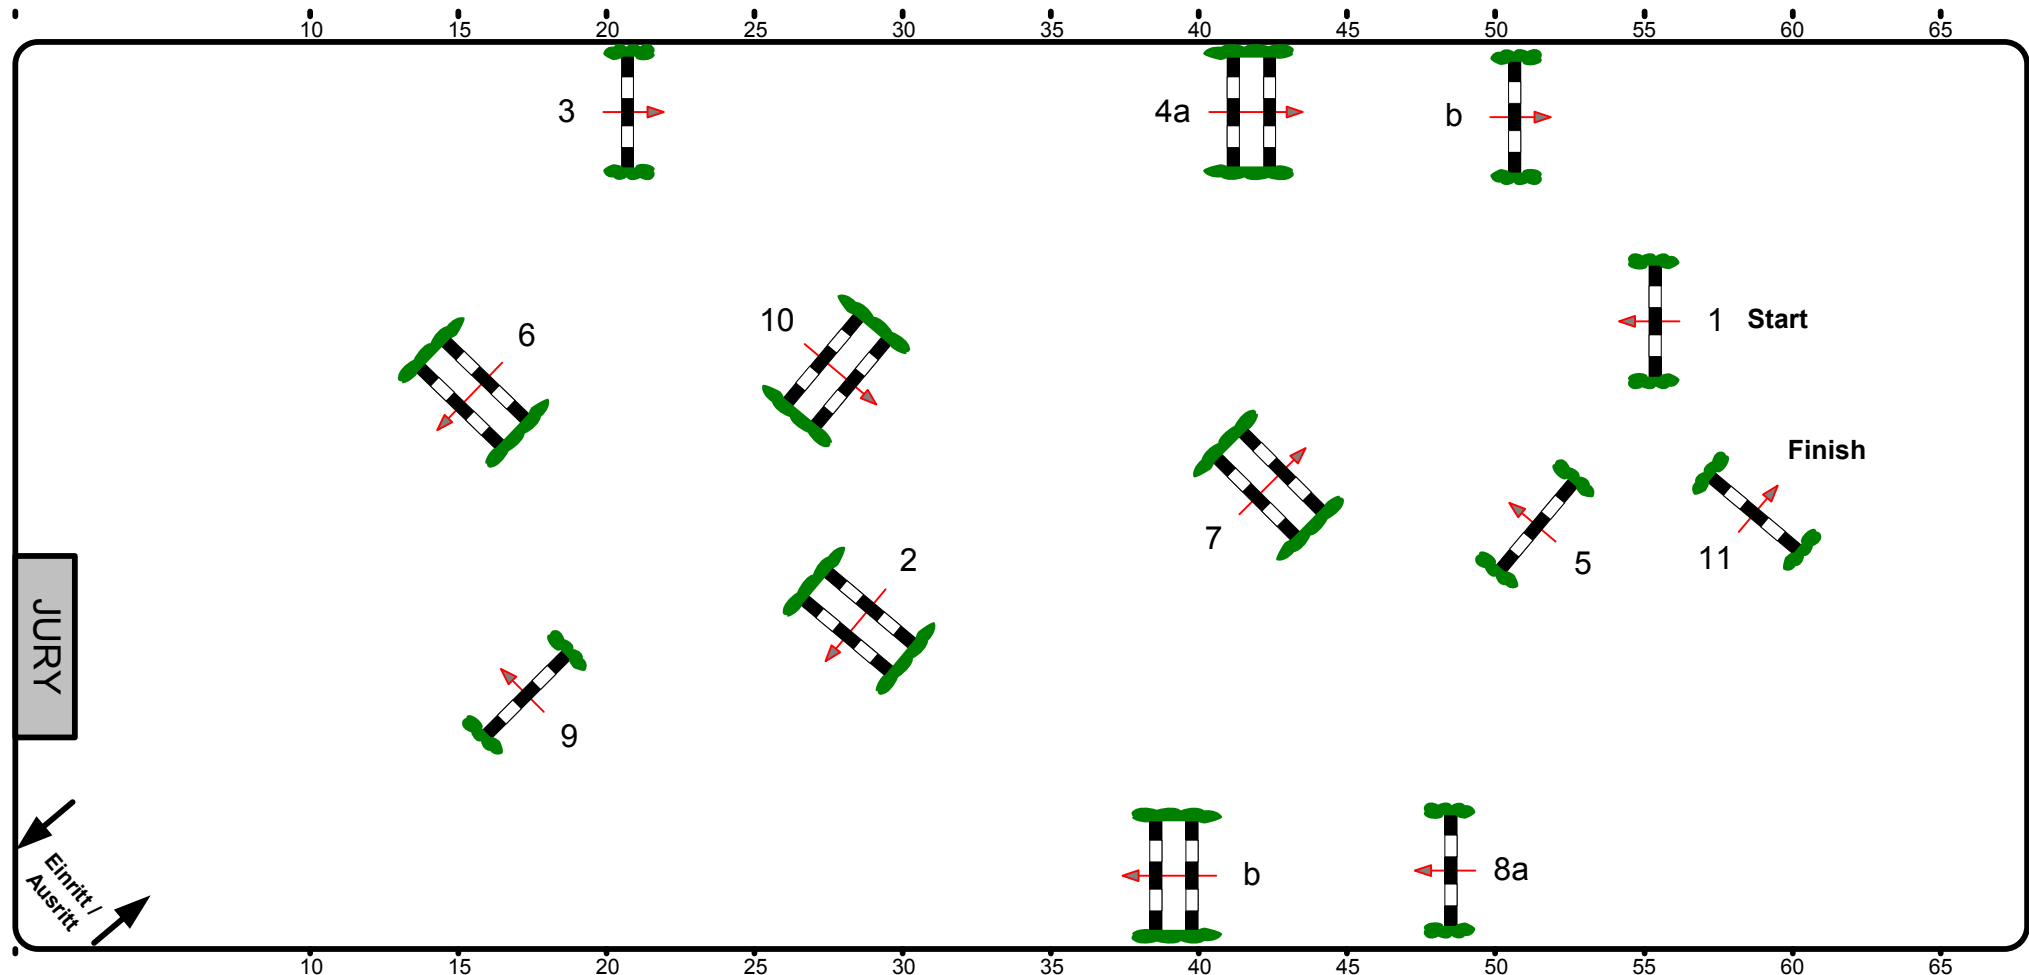

Adventsturnier Dresden 2009

Class No.:

12

Mitteldeutsche Tour

Competition against the clock

Samstag, 28. November 2009

Start: 15:10 Uhr

Table: A
National RG: 501.A1
FEI RG / Art.
Height: 1,40 m

Speed: 350 m/min
Length: 400 m
Time allowed: 69 sec
Time limit: 138 sec

Obstacles: 11
Efforts: 13
Penalty sec:
Closed combination:

1st Jump-off:
Length: 0 m
Time allowed: 0 sec
Time limit: 0 sec

2nd Jump-off:
Length: 0 m
Time allowed: 0 sec
Time limit: 0 sec

68 x 30

Course Designer
Wolfgang Meyer (GER)
Marco Hesse (GER)