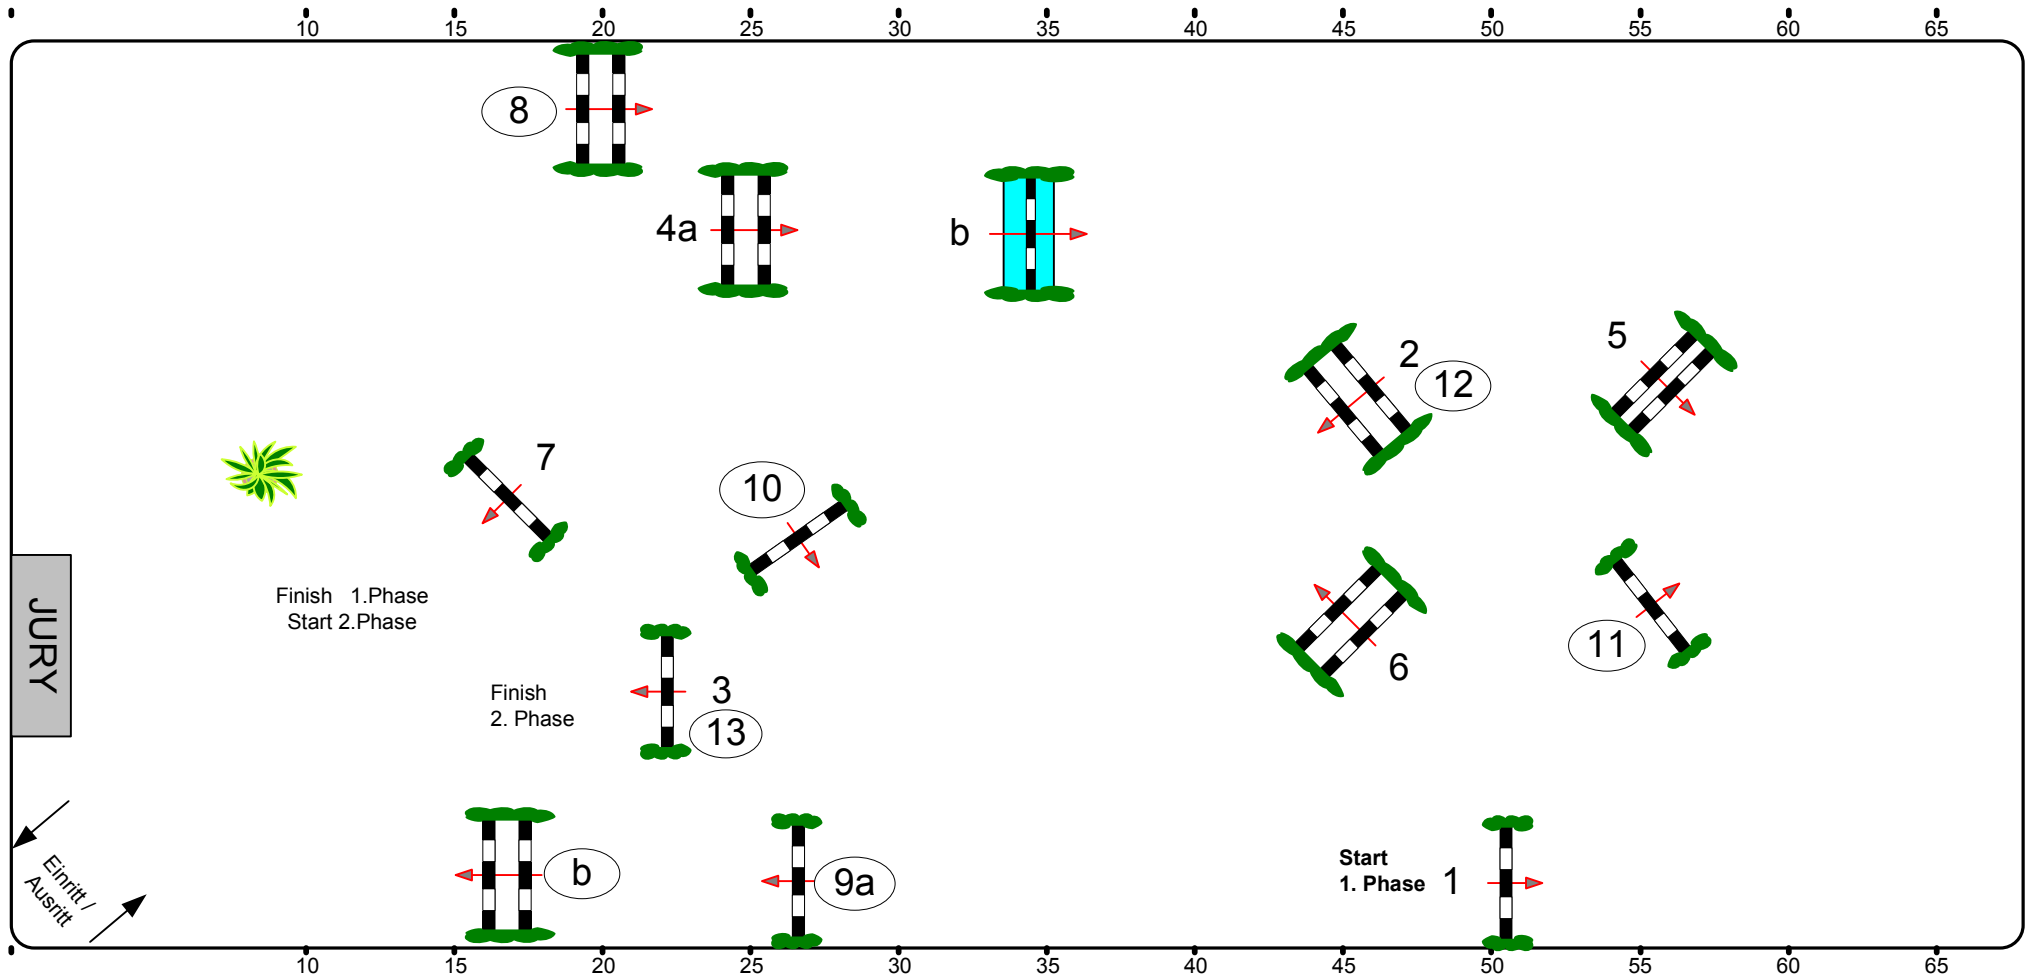

Adventsturnier CSI***Dresden 2009

Class No.: **6**

Medium Tour

Competition in two Phases

Sonntag, 29. November 2009

Start: 12:00 Uhr

Table: A
National RG:
FEI RG / Art. 274.5.3
Height: 1,45 m

Speed: 350 m/min
Length: 240 m
Time allowed: 42 sec
Time limit: 84 sec

Obstacles: 7
Efforts: 8
Penalty sec:
Closed combination:

2nd Phase: 8-13
Length: 240 m
Time allowed: 42 sec
Time limit: 84 sec

2nd Jump-off:
Length: 0 m
Time allowed: 0 sec
Time limit: 0 sec

68 x 30

Course Designer
Wolfgang Meyer (GER)
Marco Hesse (GER)