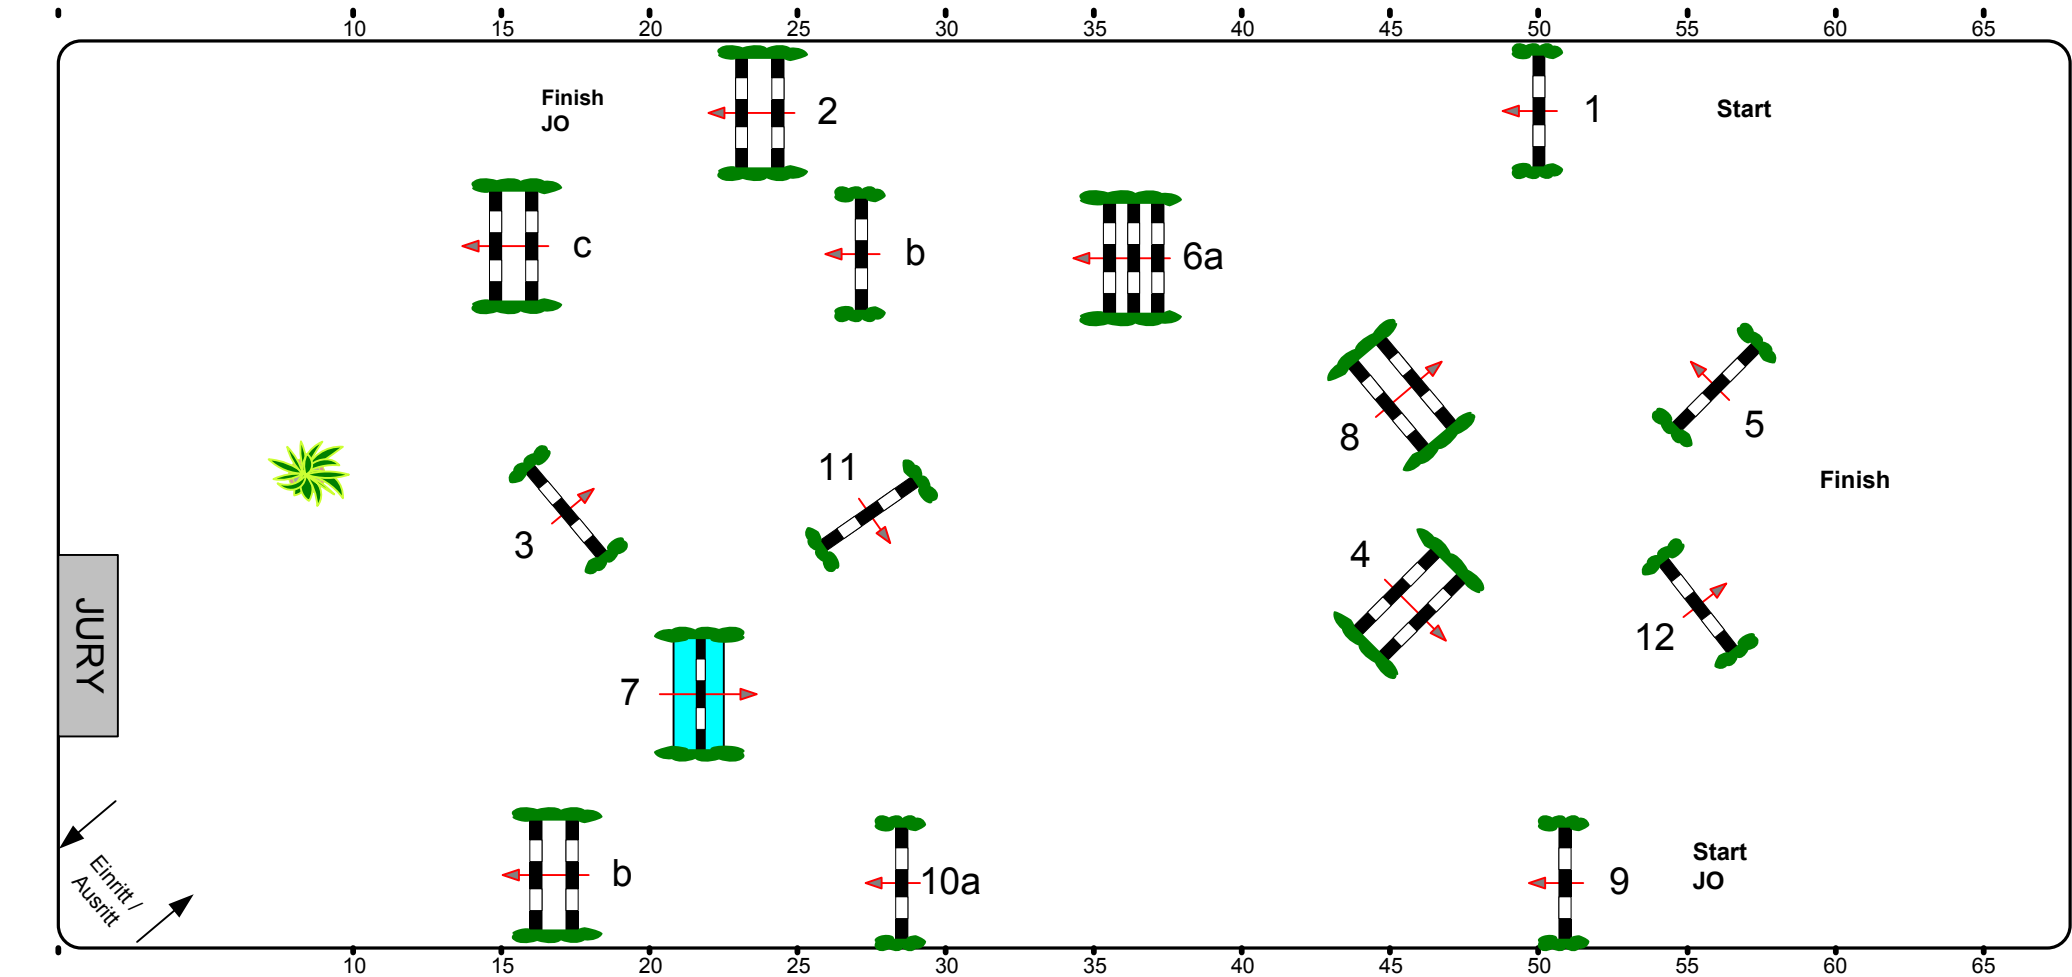

Adventsturnier CSI***Dresden 2009

Class No.:

6

Grand Prix

Competition with one jump-off

Sonntag, 29. November 2009

Start: 14:30 Uhr

Table: A
National RG:
FEI RG / Art. 238.2.2
Height: 1,55 m

Speed: 350 m/min
Length: 410 m
Time allowed: 71 sec
Time limit: 142 sec

Obstacles: 14
Efforts: 15
Penalty sec:
Closed combination:

1st Jump-off: 9-10b-11-6b-6c-3-4-2
Length: 290 m
Time allowed: 50 sec
Time limit: 100 sec

2nd Jump-off:
Length: 0 m
Time allowed: 0 sec
Time limit: 0 sec

68 x 30

Course Designer
Wolfgang Meyer (GER)
Marco Hesse (GER)