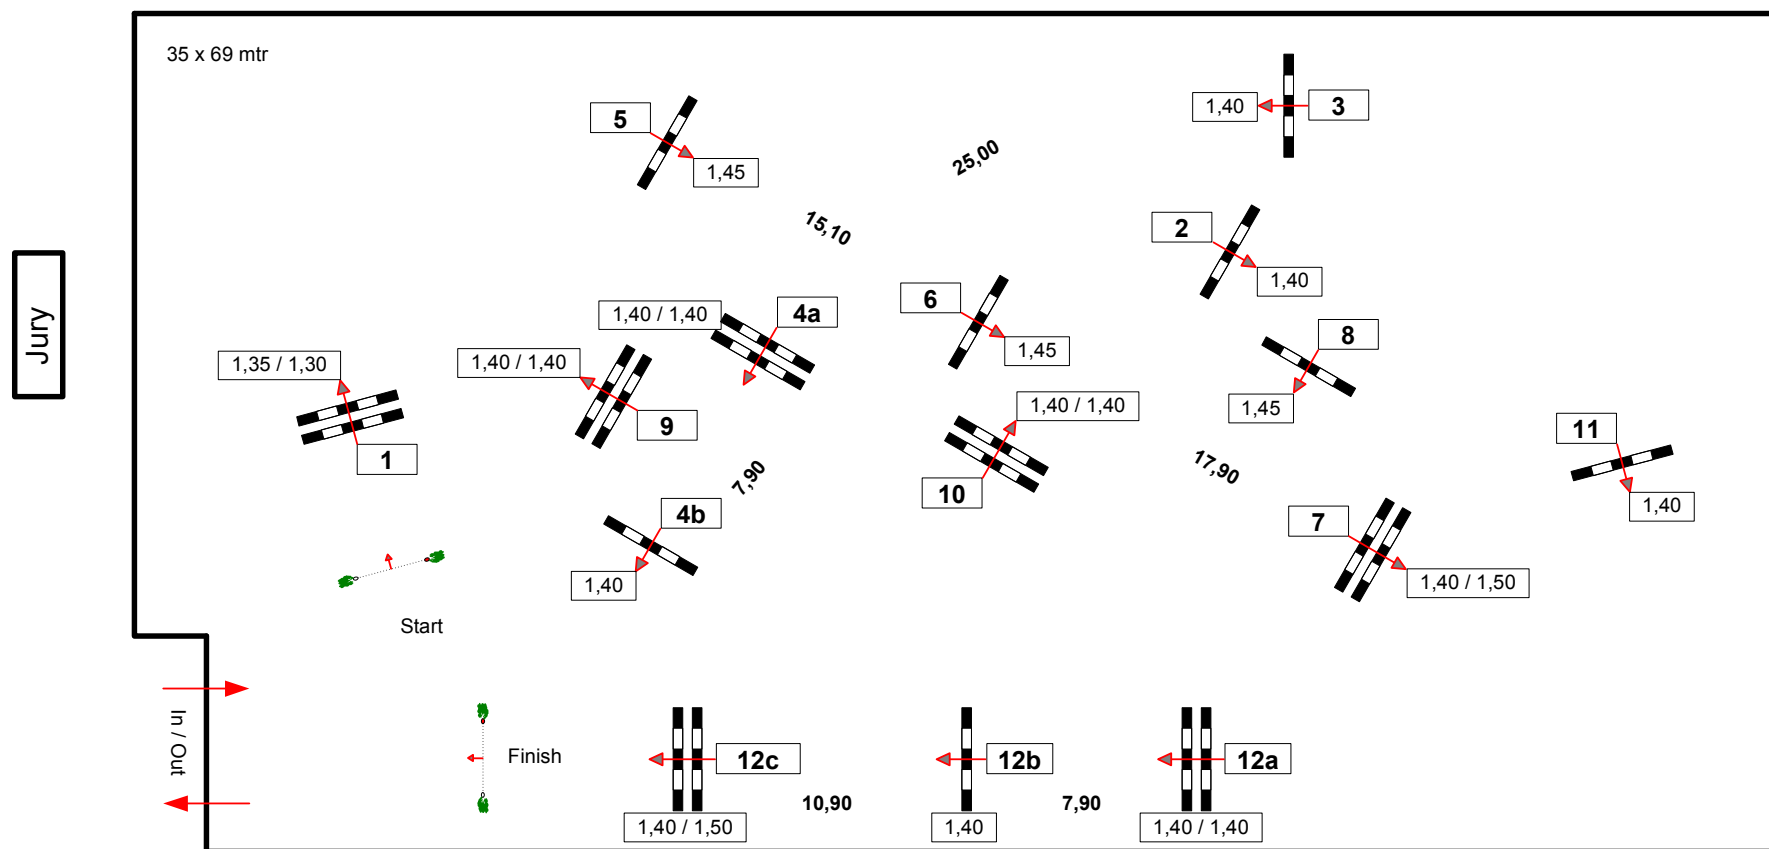

Class No.: 7

Medium Tour

Competition against the clock

Table: A	Speed: 350 m/min	Obstacles: 12	1st Jump-off: 1-2-3-4a-4b-5-7	2nd Jump-off:
National RG:	Length: 500 m	Efforts: 15	Length: 280 m	Length: 0 m
FEI RG / Art. 238.2.1	Time allowed: 86 sec	Penalty sec:	Time allowed: 48 sec	Time allowed: 0 sec
Height: 1,45 m	Time limit: 172 sec	Closed combination:	Time limit: 96 sec	Time limit: 0 sec

Course DesignerS: Rob Jansen (NED)
 Marc Kasius (NED)
 Cor Snel (NED)