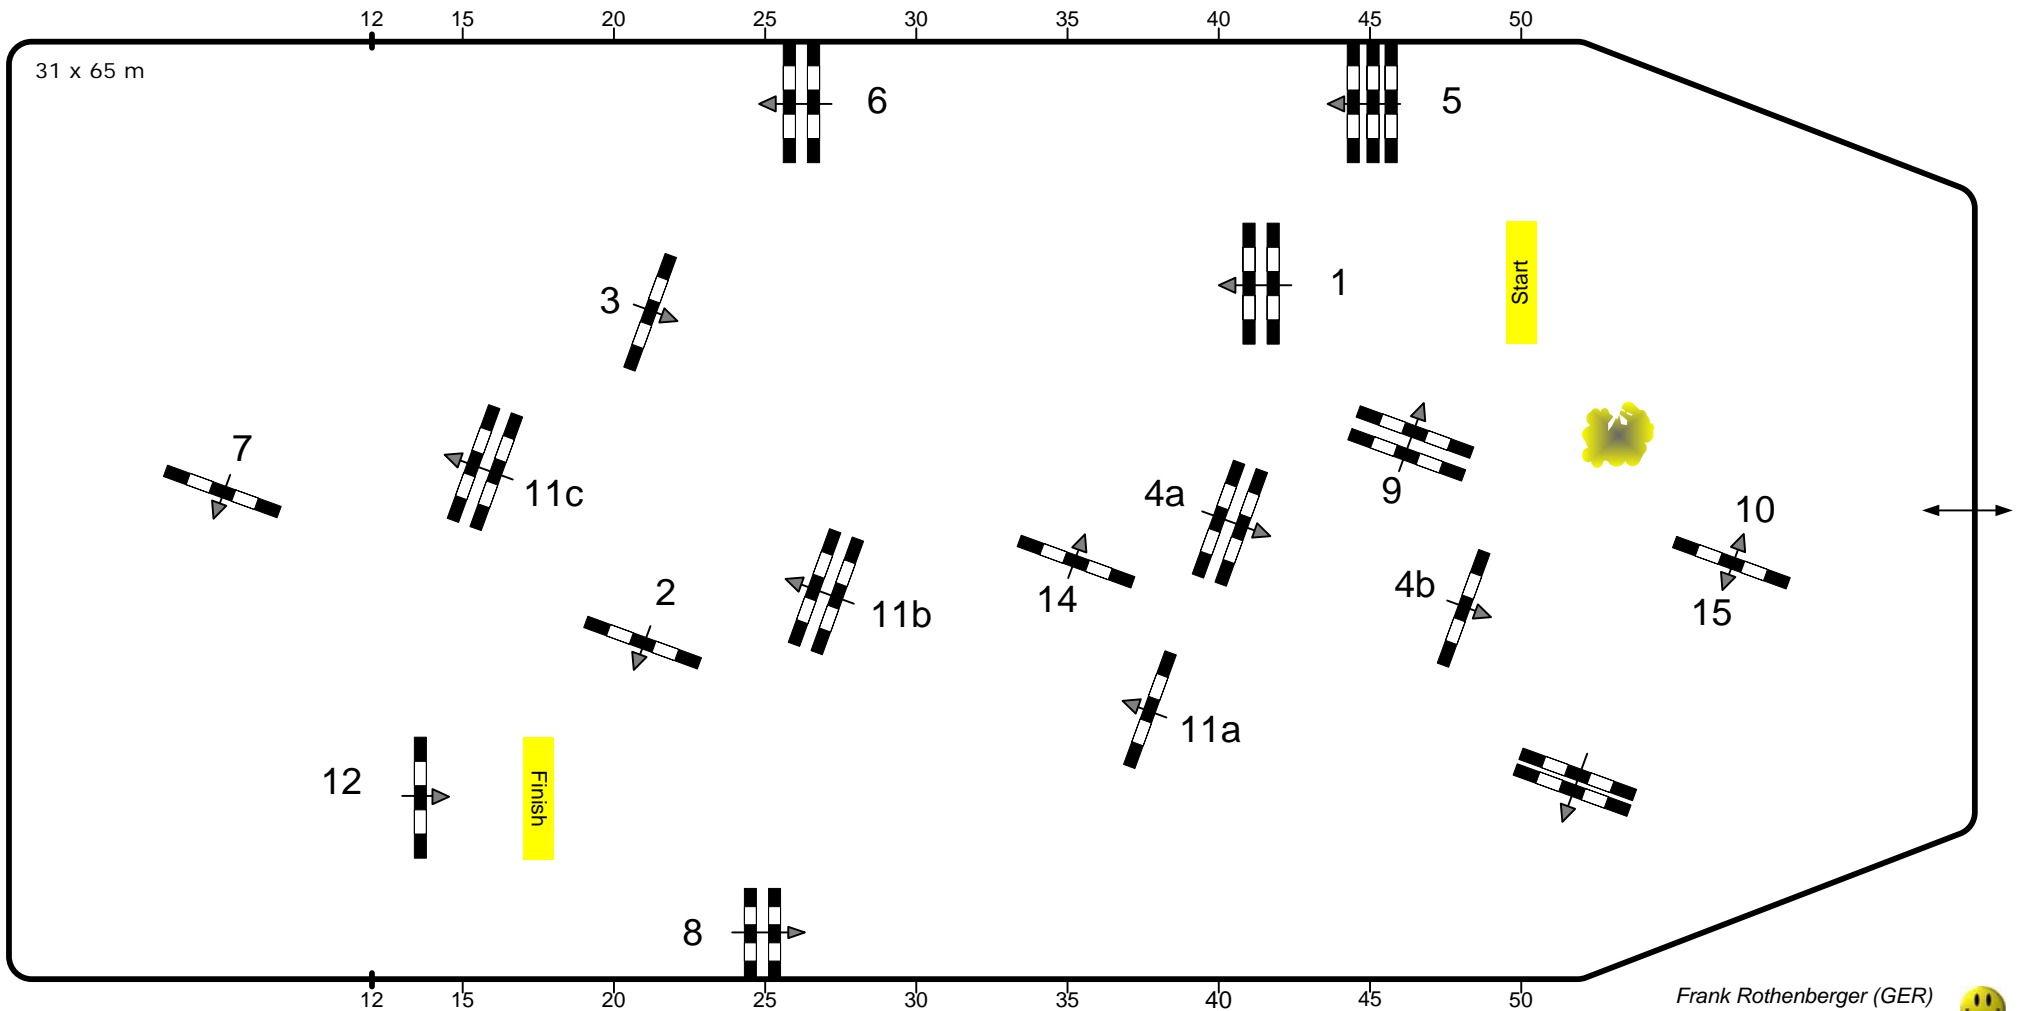

# CSI4\* Vienna 2009

Class No.: 9

MERCEDES WIESENTHAL Grand Prix

Competition with one jump-off

Table: A  
 FEI RG/Art.: 238.2.2  
 Height in mtr: 1,60

Speed in m/min: 350  
 Length in mtr: 0  
 TA in sec: 0  
 TL in sec: 0

Obstacles: 12  
 Efforts: 15

Jump-Off: 1.7.14.11ab.8.15.6  
 Length in mtr: 0  
 TA in sec: 0  
 TL in sec: 0

Frank Rothenberger (GER)  
 Franz Madl (AUT)