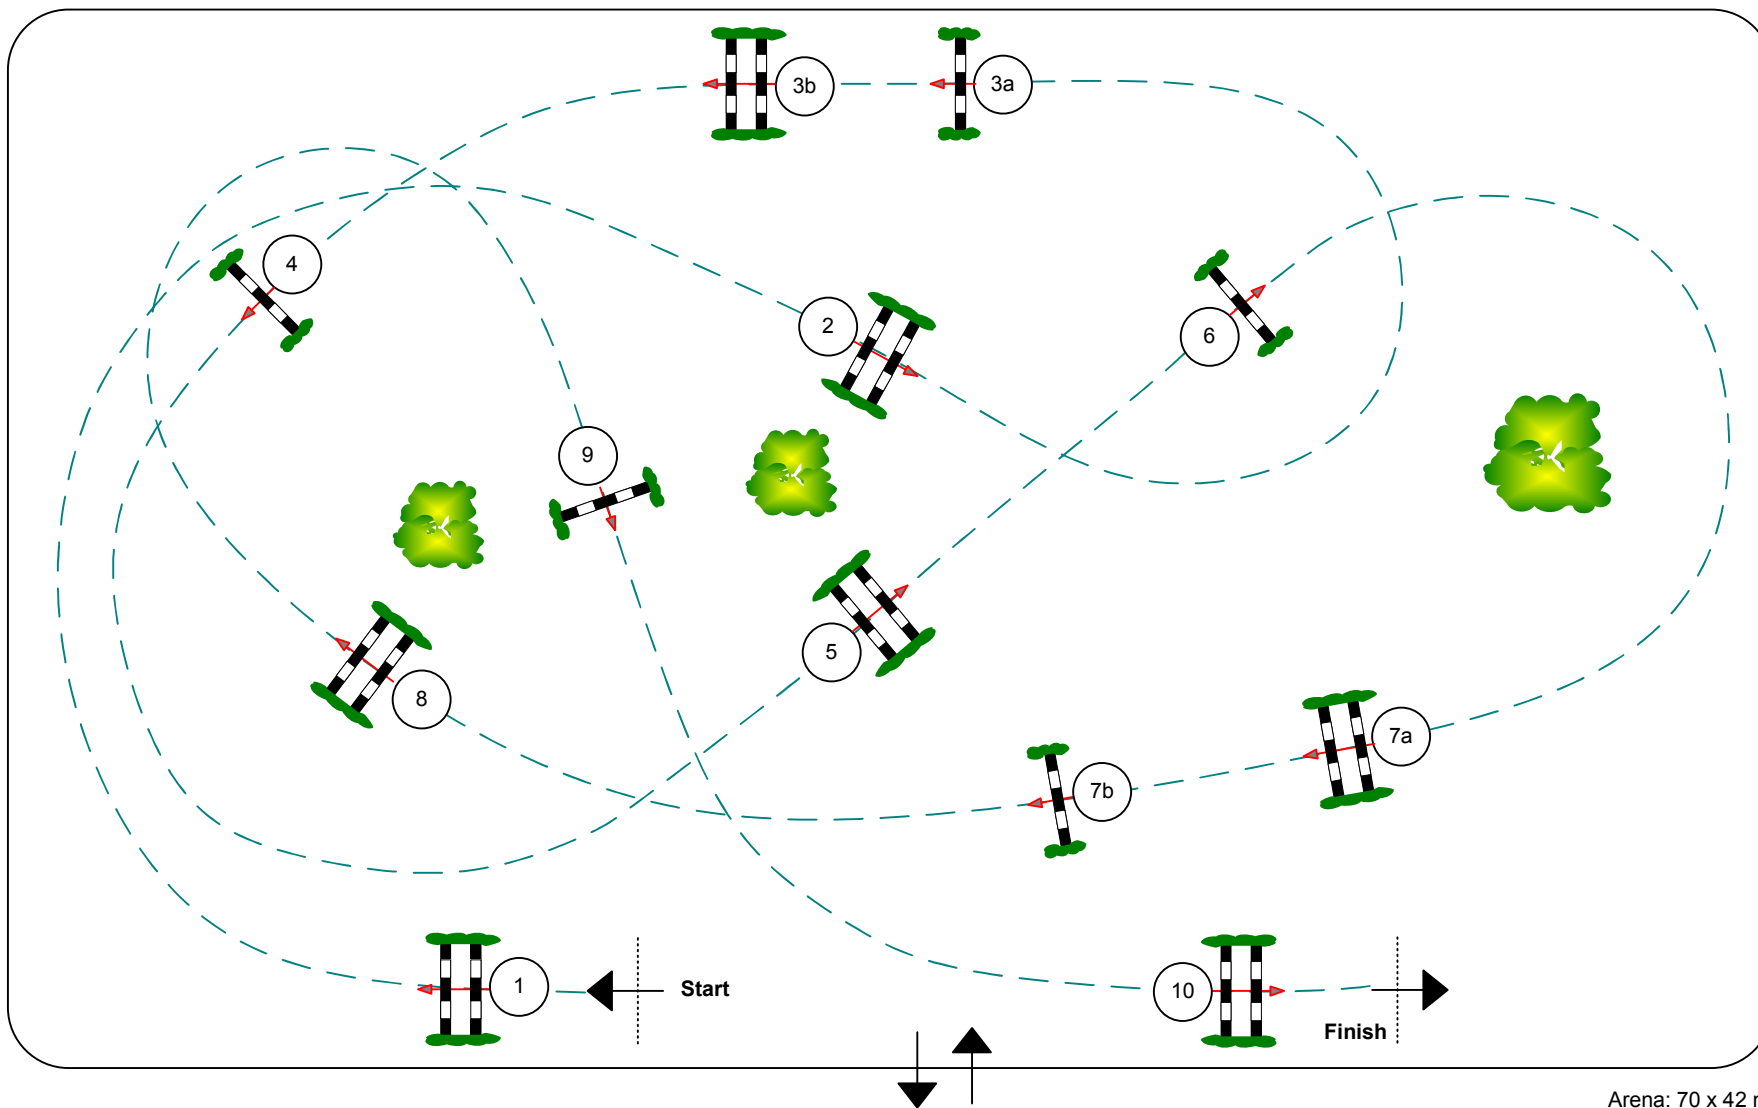

# CSI \*\*\*\* Basel

Class No.: 10

International Amateur B Competition

Competition against the clock

14. Januar 2010

Start: 9:30

Table: A  
National RG:  
FEI RG / Art. 238-2.1  
Height: 1.25 m

Speed: 350 m/min  
Length: 390 m  
Time allowed: 67 sec  
Time limit: 134 sec

Obstacles: 10  
Efforts: 12  
Penalty sec:  
Closed combination:

2nd Phase:  
Length: 0 m  
Time allowed: 0 sec  
Time limit: 0 sec

Course Designer: Rolf Lüdi SUI  
Assistant: Gérard Lachat SUI

Arena: 70 x 42 m