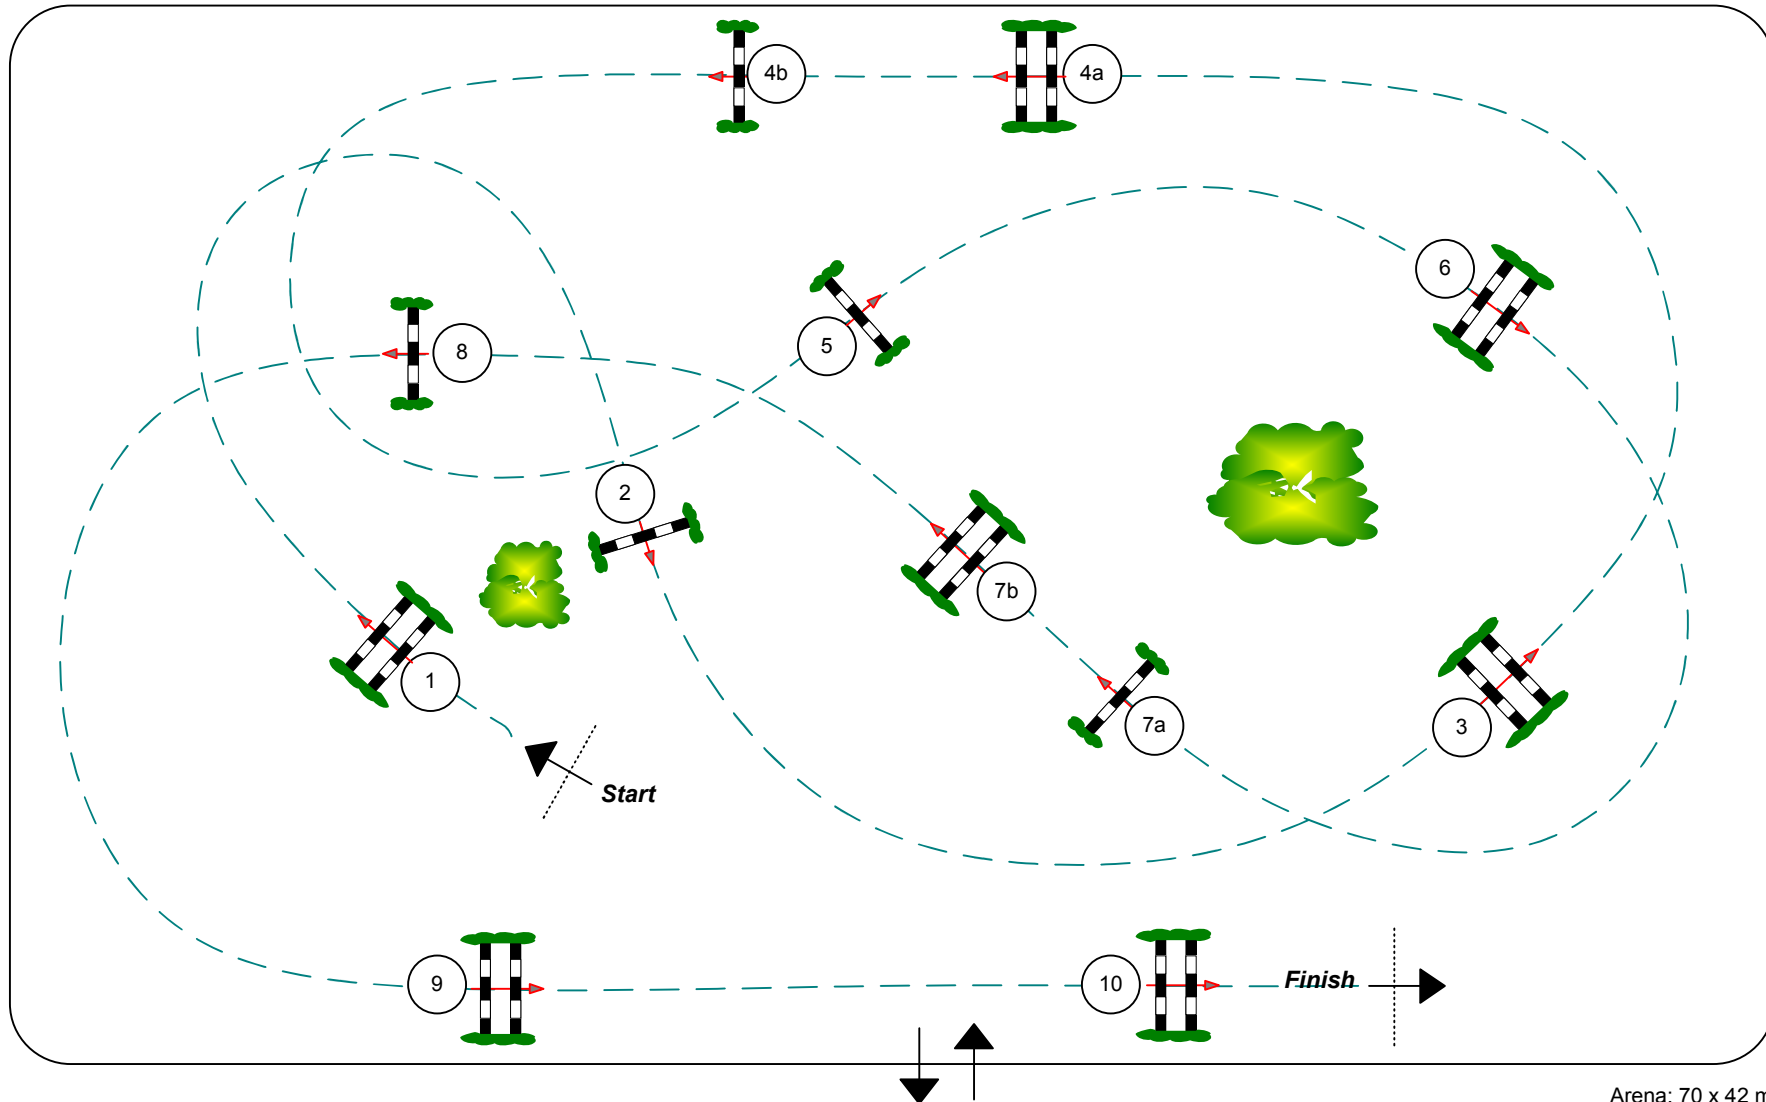

11

CSI **** Basel

Class No.: 11

International Amateur A Competition

Competition against the clock

14. Januar 2010

Start: 11:30

Table: A
National RG:
FEI RG / Art. 238-2.1
Height: 1.35 m

Speed: 350 m/min
Length: 390 m
Time allowed: 67 sec
Time limit: 134 sec

Obstacles: 11
Efforts: 13
Penalty sec:
Closed combination:

2nd Phase:
Length: 0 m
Time allowed: 0 sec
Time limit: 0 sec

Course Designer: Rolf Lüdi SUI
Assistant: Gérard Lachat SUI

Arena: 70 x 42 m