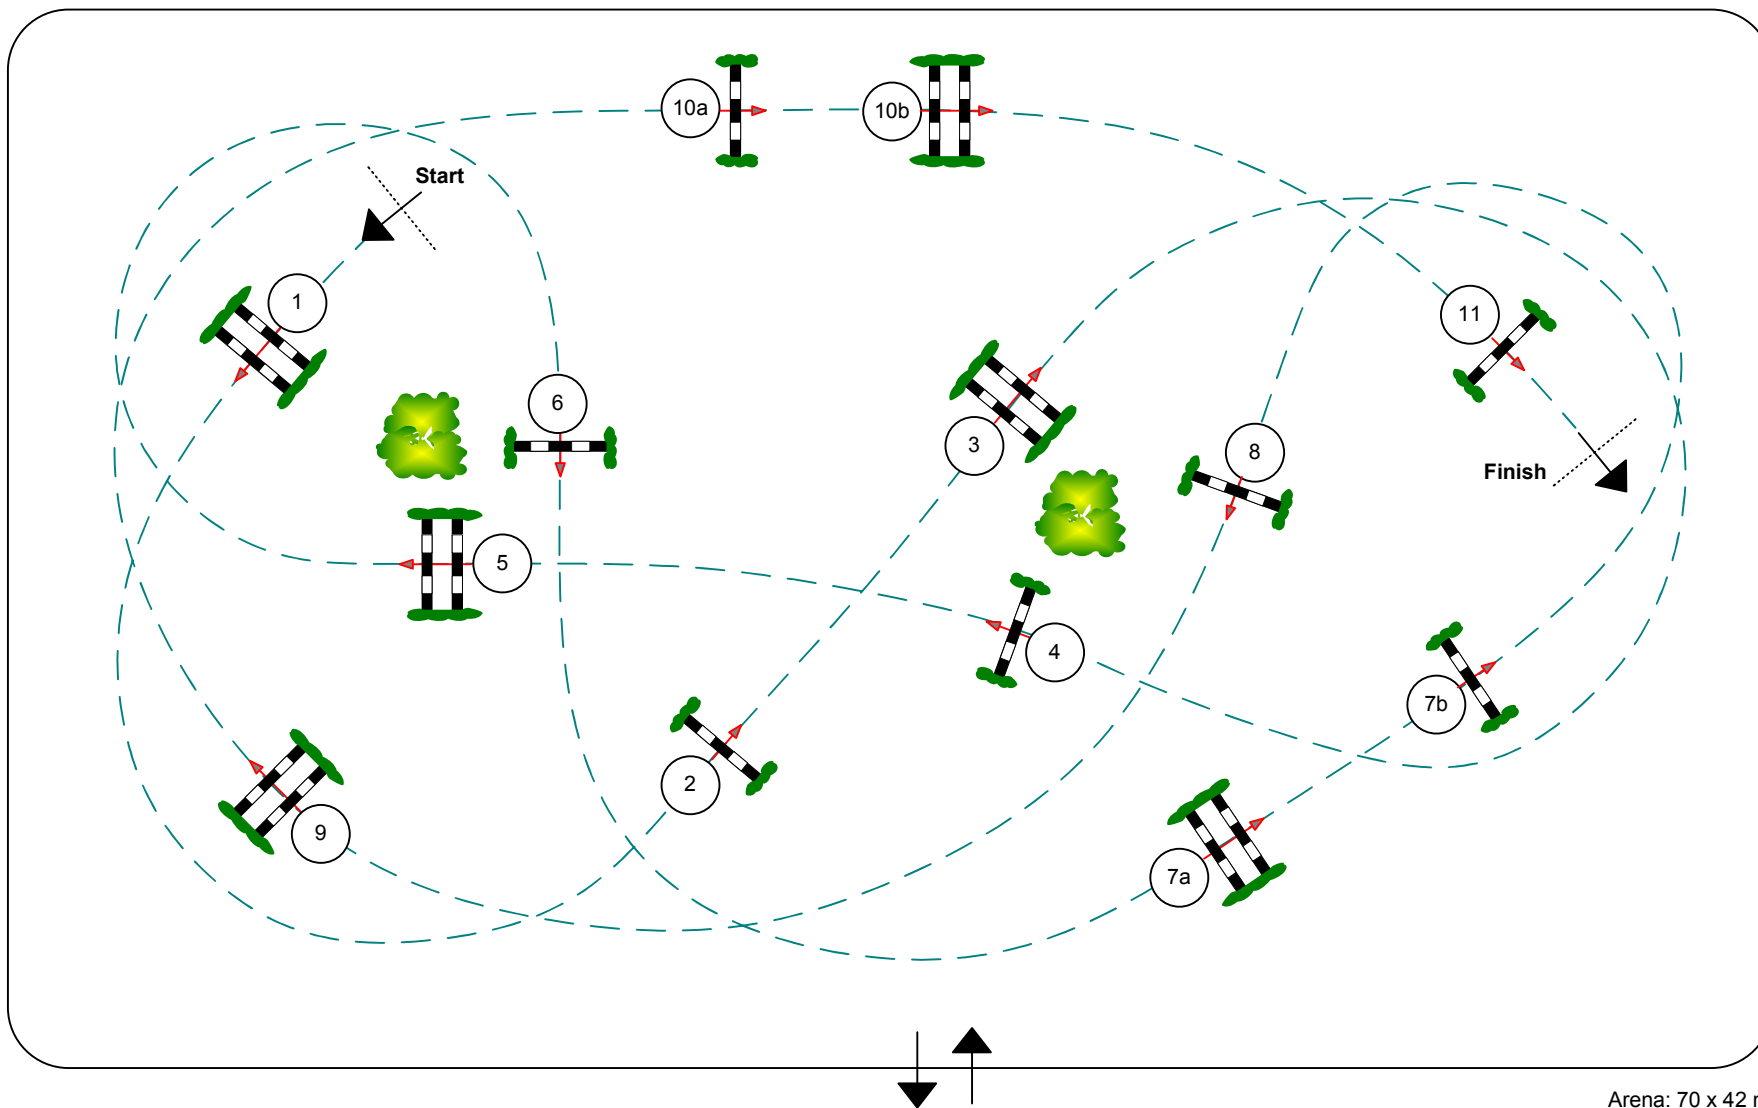

Time allowed: 74 sec

Penalty sec:

Time allowed: 0 sec

Height: 1.40 m

Time limit: 148 sec

Closed combination:

Time limit: 0 sec

Course Designer: Rolf Lüdi SUI
Assistant: Gérard Lachat SUI

Arena: 70 x 42 m