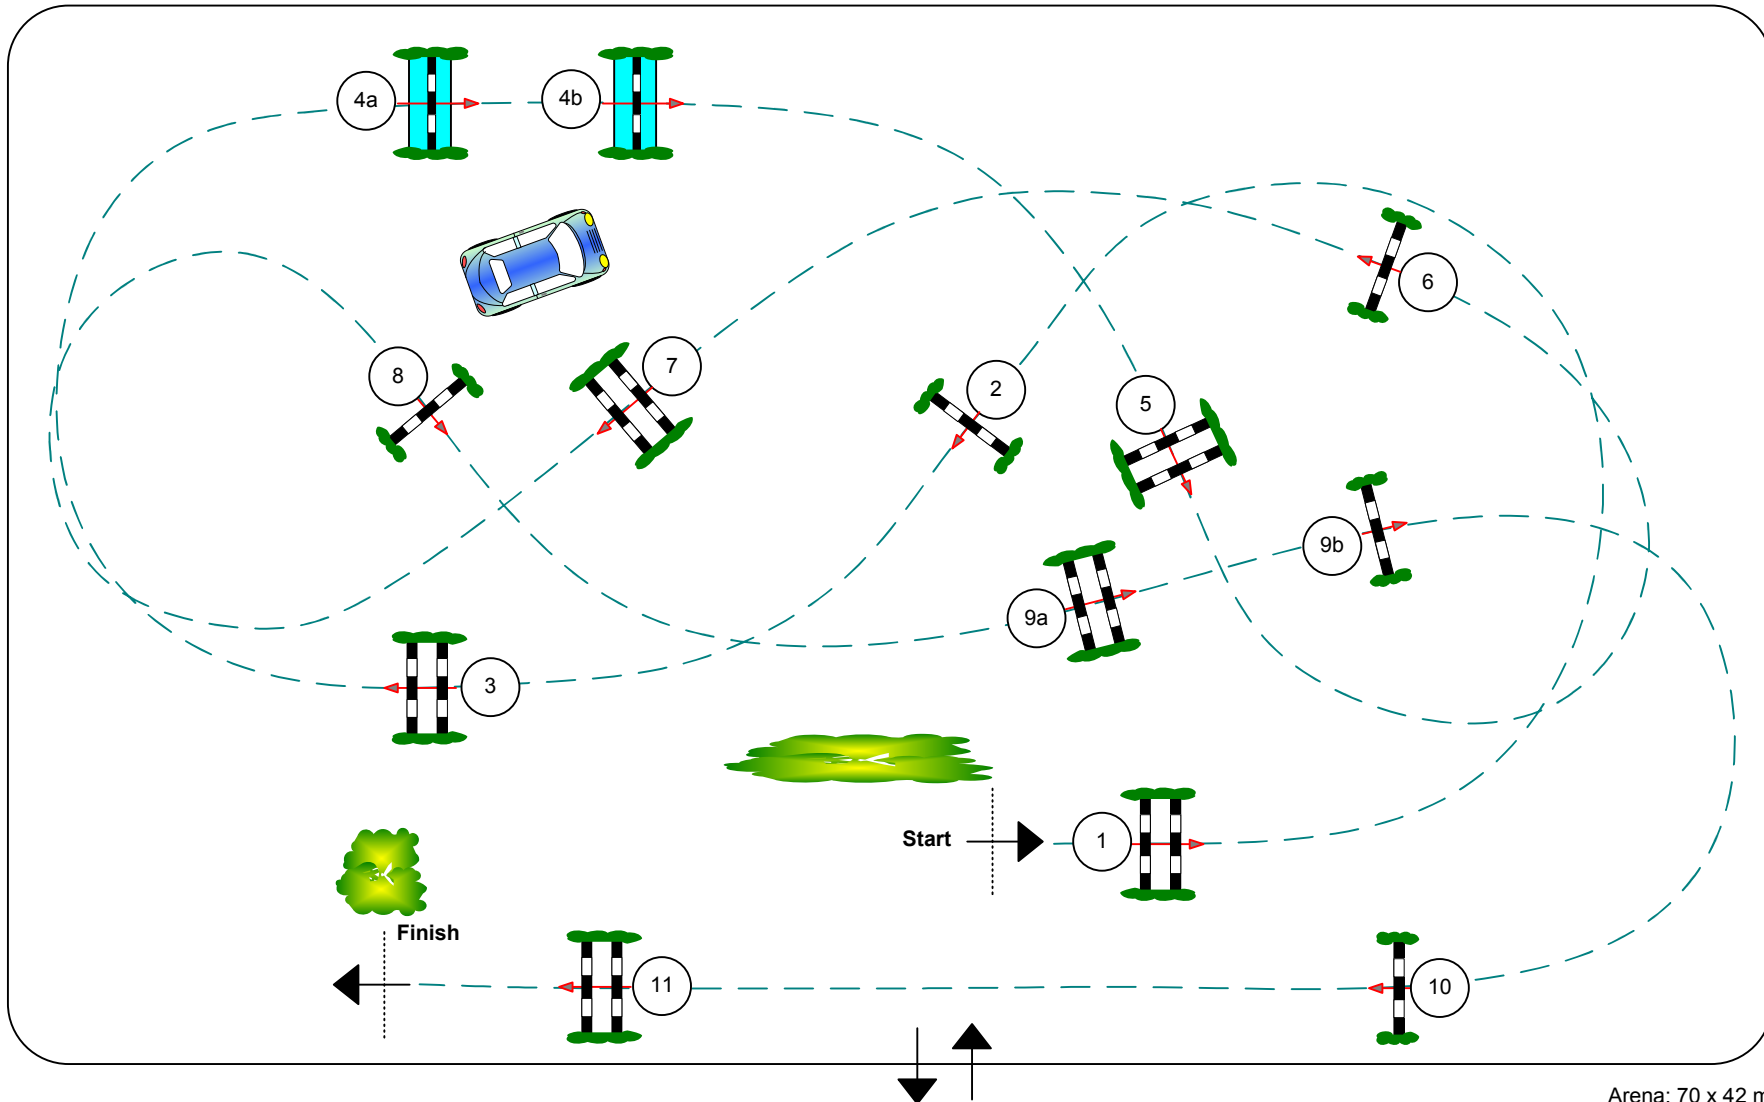

# CSI \*\*\*\*\* Basel

Class No.: 6

International Competition

Competition against the clock

16. Januar 2010

Start: 15:30

Table: C

National RG:

FEI RG / Art. 239 / 263

Height: 1.40 m

Speed: 350 m/min

Length: 410 m

Time allowed: 120 sec

Time limit: sec

Obstacles: 11

Efforts: 13

Penalty sec: 4

Closed combination:

Jump-off::

Length: 0 m

Time allowed: 0 sec

Time limit: 0 sec

Course Designer: Rolf Lüdi SUI  
Assistant: Gérard Lachat SUI

Arena: 70 x 42 m