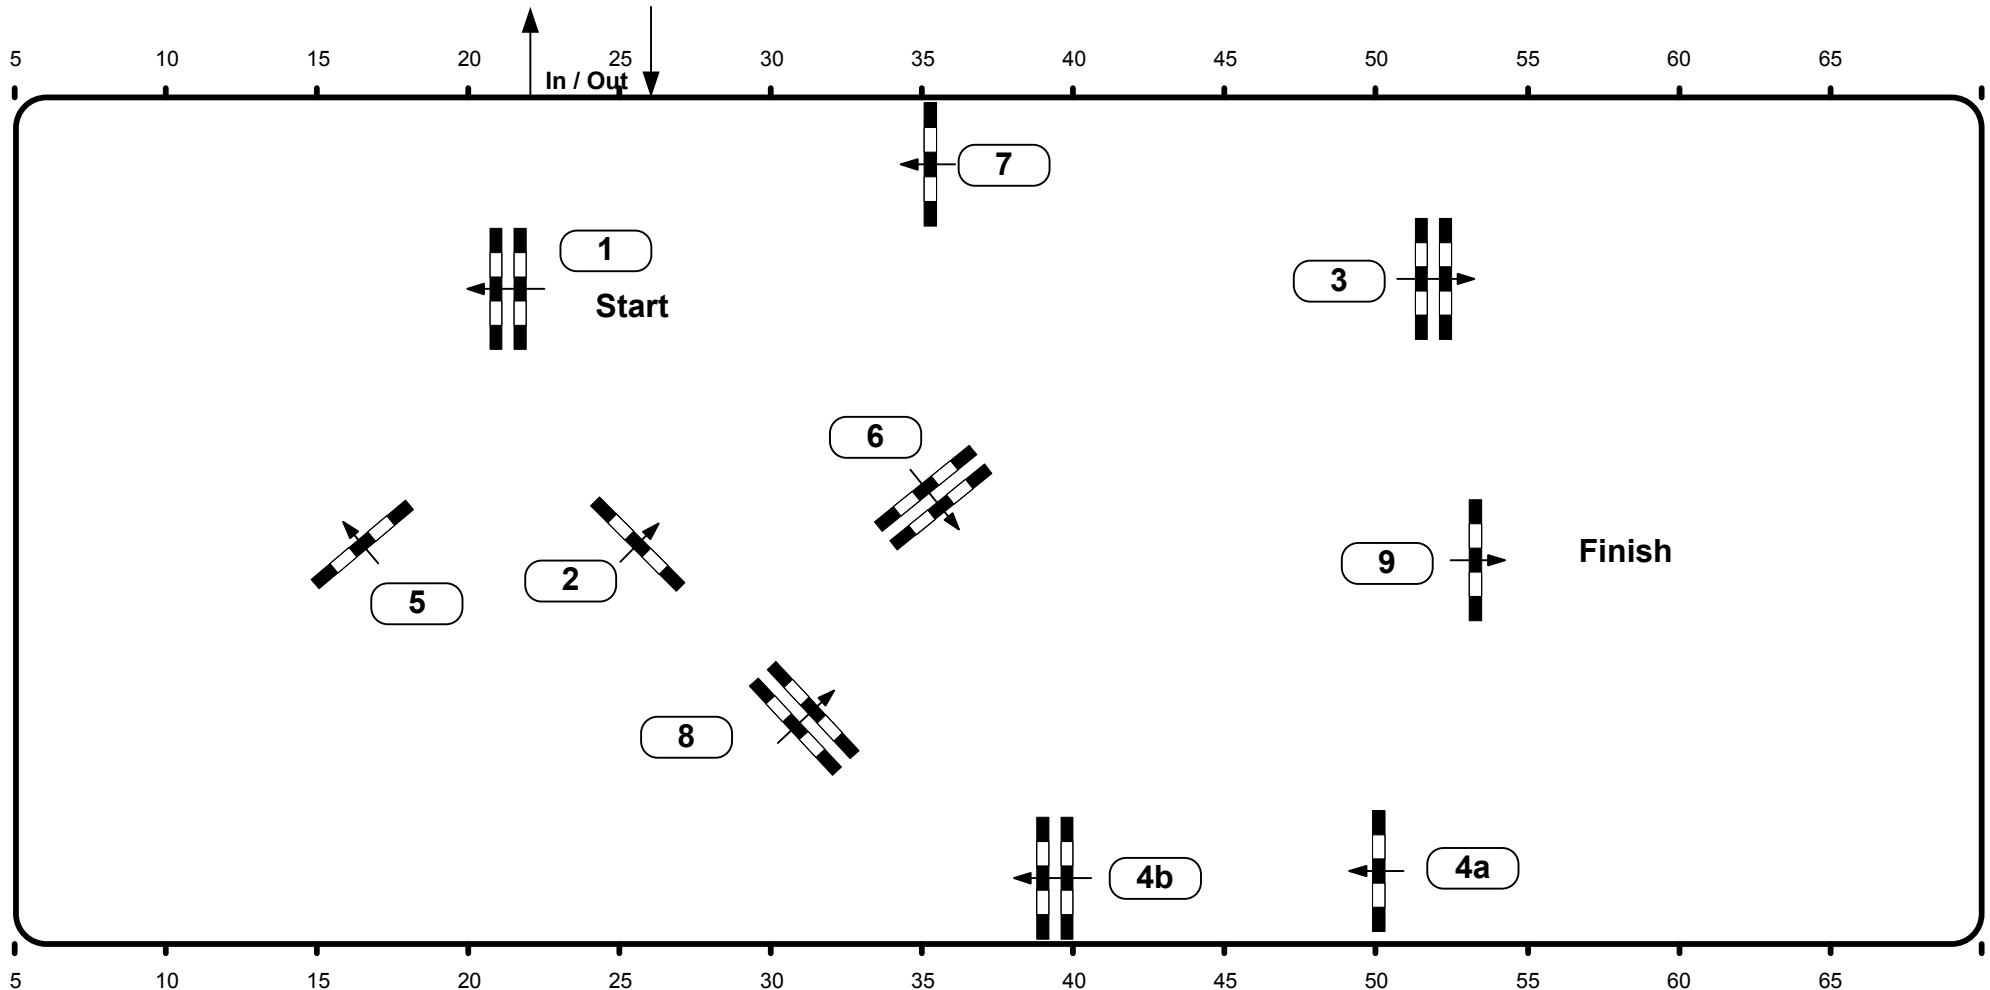

CSI** Neustadt-Dosse 2010

Class No.: **12** Bronze Amateur Tour

Competition against the clock

Donnerstag, 28. Januar 2010

Table: A	Speed: 350 m/min	Obstacles: 9	1st Jump-off:	2nd Jump-off:
National RG:	Length: 350 m	Efforts: 10	Length: 0 m	Length: 0 m
FEI RG / Art. 238.2.1	Time allowed: 60 sec	Penalty sec:	Time allowed: 0 sec	Time allowed: 0 sec
Height: 1,15 m	Time limit: 120 sec	Closed combination:	Time limit: 0 sec	Time limit: 0 sec