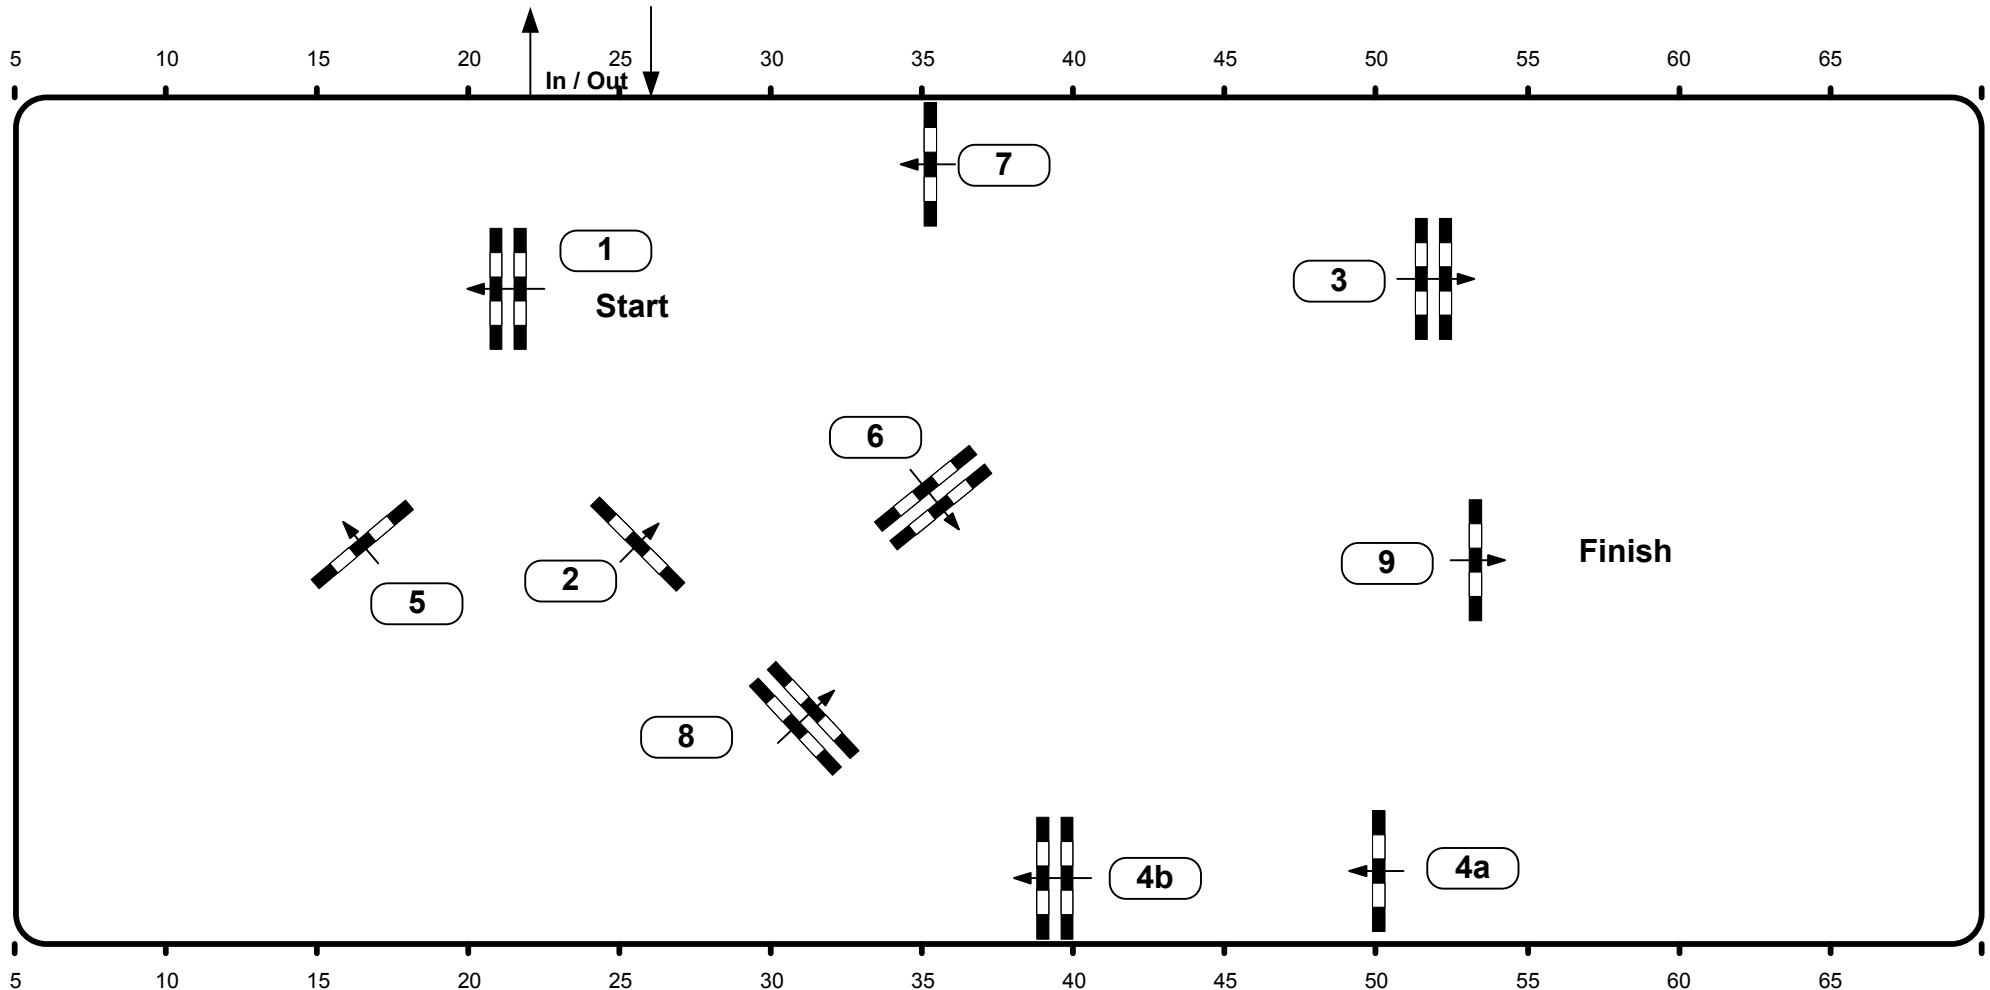

CSI** Neustadt-Dosse 2010

Class No.: **13** Silber Amateur Tour

Competition against the clock

Donnerstag, 28. Januar 2010

Table: A	Speed: 350 m/min	Obstacles: 9	1st Jump-off:	2nd Jump-off:
National RG:	Length: 350 m	Efforts: 10	Length: 0 m	Length: 0 m
FEI RG / Art. 238.2.1	Time allowed: 60 sec	Penalty sec:	Time allowed: 0 sec	Time allowed: 0 sec
Height: 1,35 m	Time limit: 120 sec	Closed combination:	Time limit: 0 sec	Time limit: 0 sec