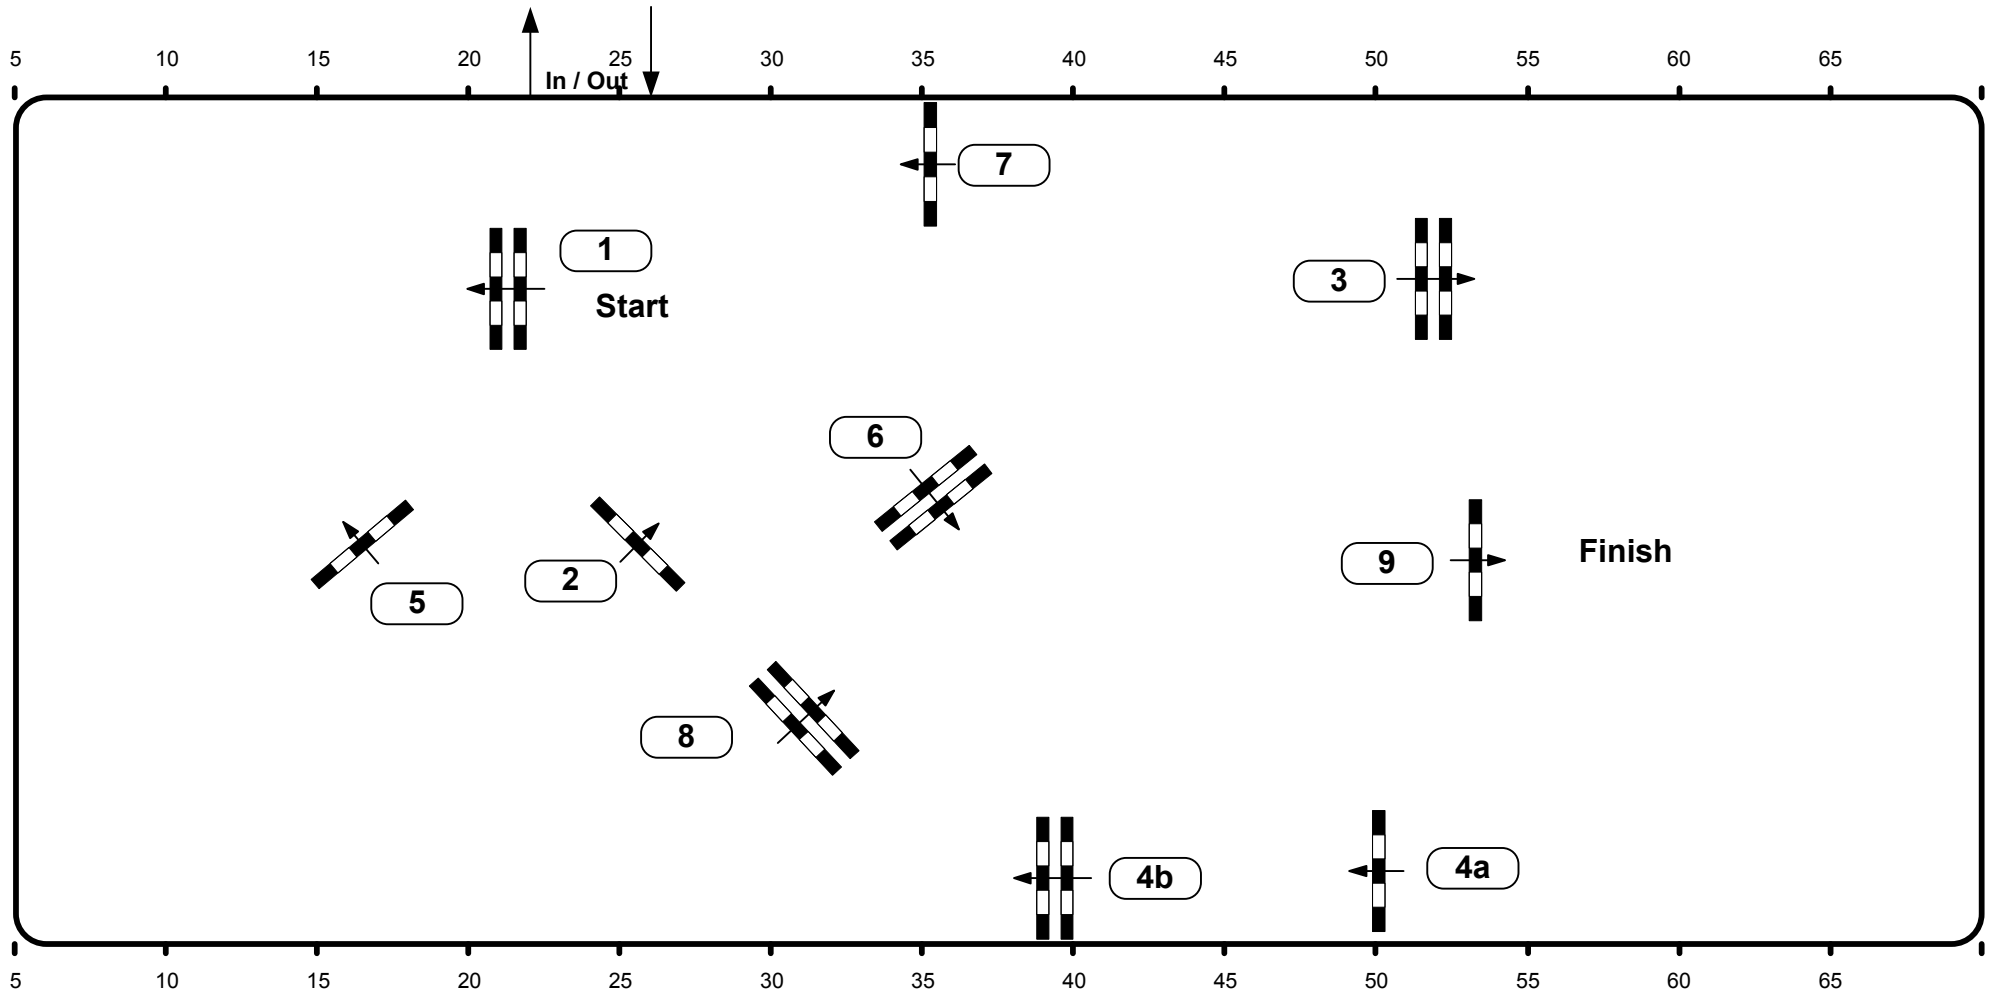

# CSI\*\* Neustadt-Dosse 2010

Class No.: **23** Zuchthengste

Competition against the clock

Donnerstag, 28. Januar 2010

Table: A	Speed: 350 m/min	Obstacles: 9	1st Jump-off:	2nd Jump-off:
National RG: 501.A.1	Length: 350 m	Efforts: 10	Length: 0 m	Length: 0 m
FEI RG / Art.	Time allowed: 60 sec	Penalty sec:	Time allowed: 0 sec	Time allowed: 0 sec
Height: 1,25 m	Time limit: 120 sec	Closed combination:	Time limit: 0 sec	Time limit: 0 sec