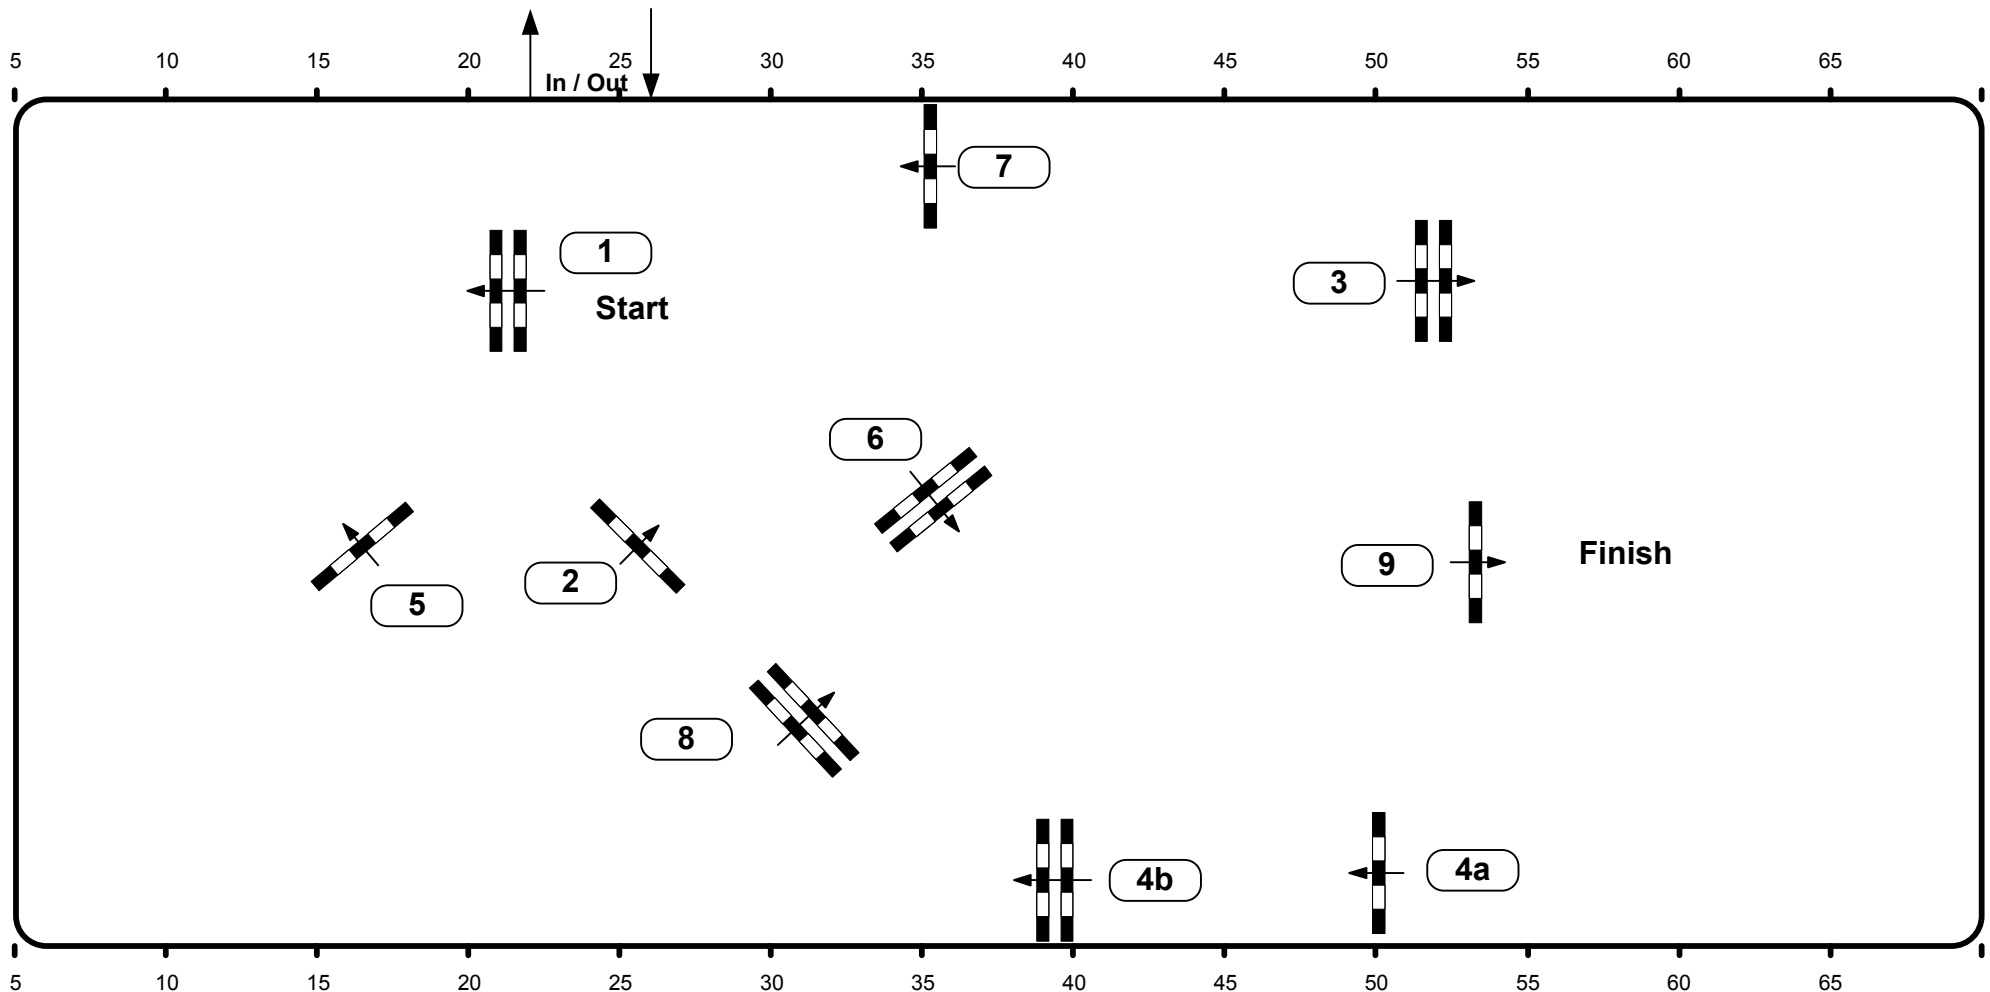

# CSI\*\* Neustadt-Dosse 2010

Class No.: **23** Zuchthengste

Competition against the clock

Donnerstag, 28. Januar 2010

|                      |                      |                     |                     |                     |
|----------------------|----------------------|---------------------|---------------------|---------------------|
| Table: A             | Speed: 350 m/min     | Obstacles: 9        | 1st Jump-off:       | 2nd Jump-off:       |
| National RG: 501.A.1 | Length: 350 m        | Efforts: 10         | Length: 0 m         | Length: 0 m         |
| FEI RG / Art.        | Time allowed: 60 sec | Penalty sec:        | Time allowed: 0 sec | Time allowed: 0 sec |
| Height: 1,25 m       | Time limit: 120 sec  | Closed combination: | Time limit: 0 sec   | Time limit: 0 sec   |